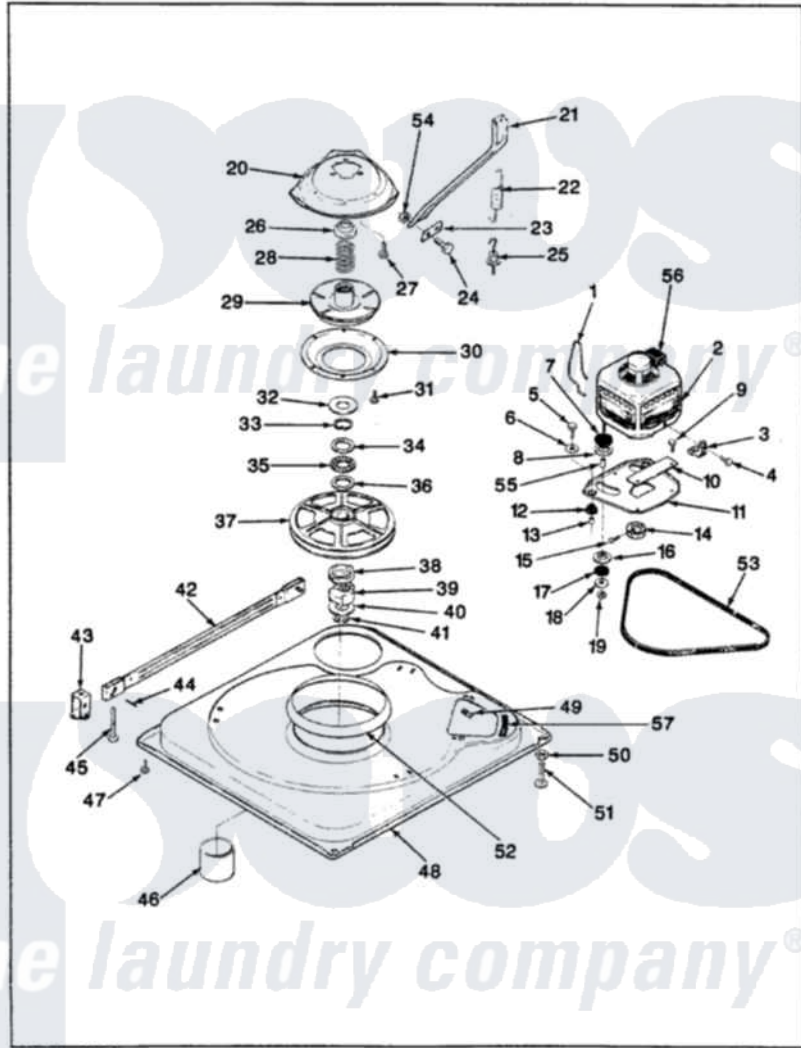

Norge LWL203A 01 - BASE & DRIVE (REV. A-D)

NORGE LWL203 BASE & DRIVE

ISSUED 9/89

Norge Residential Norge LWL203A Washer Parts Parts Diagram 01 - BASE & DRIVE (REV. A-D)
 Click on the part number to view part

Item	Original Part Number	Replaced By	Status	Part Description
1	35-0235			Spring, Motor Pivot
2	35-2030		Not Available	MOTOR
"	LA-2002		Not Available	MOTOR KIT
3	33-9945			Slide, Foot
4	25-7418	33001178		Back, Tumbler
5	25-7833	21001977		Screw
6	25-7834			Washer, Motor/Base Screw
7	33-9946			Isolator, Motor
8	33-9944	35-3570		Washer, Motor Pivot
9	25-3083	212951		Screw, No.6-32 X 1/4 Inch
10	33-9947		Not Available	DBL.PIVOT SLIDE
11	35-2021	21001783		Plate And Screw Assembly
12	33-9941	35-3646		Isolator, Motor Plate
13	25-7831			Spacer, Mounting
14	35-2124	W10143344		Pulley
15	25-7117			Set Screw