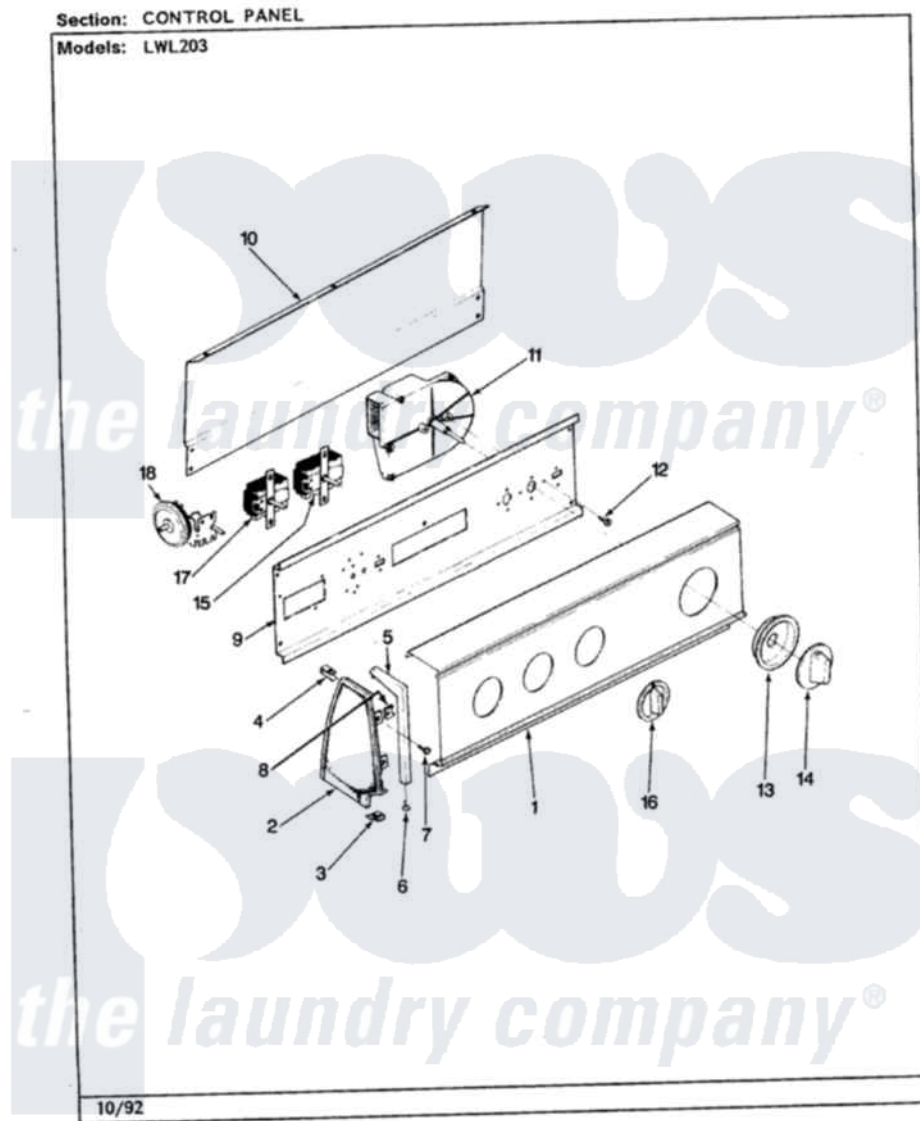

Norge LWL203A 05 - CONTROL PANEL (REV. K-P)

Norge Residential Norge LWL203A Washer Parts Parts Diagram 05 - CONTROL PANEL (REV. K-P)
Click on the part number to view part

Item	Original Part Number	Replaced By	Status	Part Description
1	35-2178		Not Available	CONTROL PANEL
"	25-7793			Screw
"	25-7702			Speedclip, End Cap To Control Panel
"	35-3077		Not Available	CONTROL PANEL
2	35-2488	21001452		Cap- End
"	35-2487	21001451		Cap- End
3	34-9487		Not Available	PLATE, REINFORCEMENT
"	25-7851			Speedclip, End Cap To Top
"	25-7697	25-2219		Screw
4	25-7435	33002917		Screw, No.10-16
"	25-7852			Speedclip, Rr Shld To End Cap
5	53-0277		Not Available	TRIM, END CAP (RT)
"	53-0278		Not Available	TRIM, END CAP (LT)
6	25-7760			Screw
7	25-3002	00767		Screw, 8A X 3/8 HeX Washer

7	25-3092	90767		Head Tapping
8	25-7702			Speedclip, End Cap To Control Panel
9	53-1676			Shield, Control
10	25-3457			Screw, Sems
"	25-3092	90767		Screw, 8A X 3/8 HeX Washer Head Tapping
"	25-7853	25-7933		Ring, Retaining
"	35-2688	21001460		Shield, Rear
11	35-2748		Not Available	TIMER
12	25-0205	216412		Screw, Bracket To Timer
13	35-2255	21001497		Skirt Ri
14	35-2188	12500058		Knob Ski
15	25-3092	90767		Screw, 8A X 3/8 HeX Washer Head Tapping
"	35-0114		Not Available	TEMP SWITCH
16	35-2186		Not Available	KNOB, SELECTOR
17	35-2193		Not Available	SWITCH, ROTARY SPEED
"	25-3092	90767		Screw, 8A X 3/8 HeX Washer Head Tapping
18	35-2353		Not Available	MANUAL, U&C INSERT
"	25-3092	90767		Screw, 8A X 3/8 HeX Washer Head Tapping
"	35-2801	21001554		Switch, Water Level
"	35-3283	21001554		Switch, Water Level