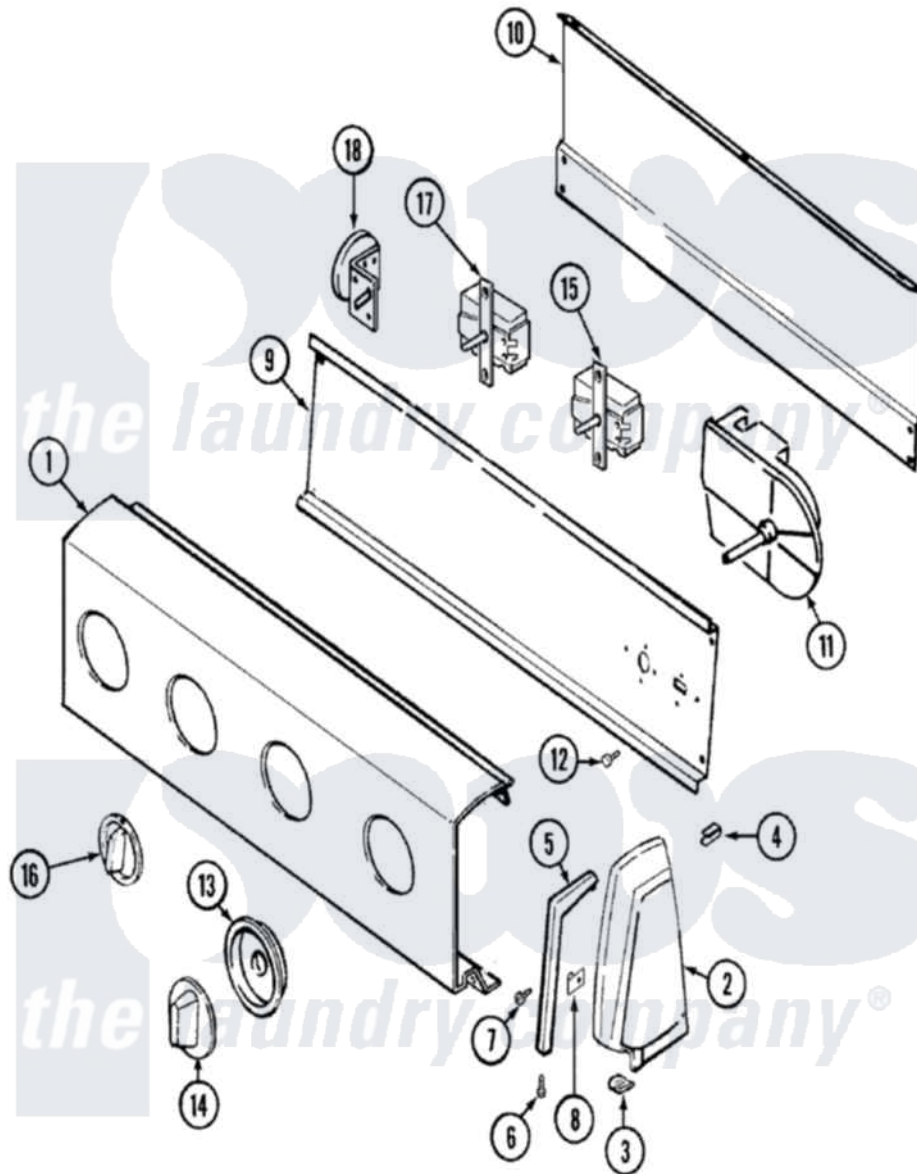

Norge LWL203A 06 - CONTROL PANEL (REV. Q)

Norge [Residential Norge LWL203A Washer Parts](#) Parts Diagram 06 - CONTROL PANEL (REV. Q)
 Click on the part number to view part

Item	Original Part Number	Replaced By	Status	Part Description
1	25-7702			Speedclip, End Cap To Control Panel
"	35-3077		Not Available	CONTROL PANEL
"	25-7793			Screw
2	35-2488	21001452		Cap- End
"	35-2487	21001451		Cap- End
3	34-9487		Not Available	PLATE, REINFORCEMENT
"	25-7697	25-2219		Screw
"	25-7851			Speedclip, End Cap To Top
4	25-7435	33002917		Screw, No.10-16
"	25-7852			Speedclip, Rr Shld To End Cap
5	53-0278		Not Available	TRIM, END CAP (LT)
"	53-0277		Not Available	TRIM, END CAP (RT)
6	25-7760			Screw
7	25-3092	90767		Screw, 8A X 3/8 HeX Washer Head Tapping

8	25-7702		Speedclip, End Cap To Control Panel
9	53-1676		Shield, Control
10	25-7853	25-7933	Ring, Retaining
"	25-3092	90767	Screw, 8A X 3/8 HeX Washer Head Tapping
"	35-2688	21001460	Shield, Rear
"	25-3457		Screw, Sems
11	35-2748	Not Available	TIMER
12	25-0205	216412	Screw, Bracket To Timer
13	35-2255	21001497	Skirt Ri
14	35-2188	12500058	Knob Ski
15	35-0114	Not Available	TEMP SWITCH
"	25-3092	90767	Screw, 8A X 3/8 HeX Washer Head Tapping
16	35-2186	Not Available	KNOB, SELECTOR
17	25-3092	90767	Screw, 8A X 3/8 HeX Washer Head Tapping
"	35-2193	Not Available	SWITCH, ROTARY SPEED
18	35-3283	21001554	Switch, Water Level
"	25-3092	90767	Screw, 8A X 3/8 HeX Washer Head Tapping
19	35-2353	Not Available	MANUAL, U&C INSERT