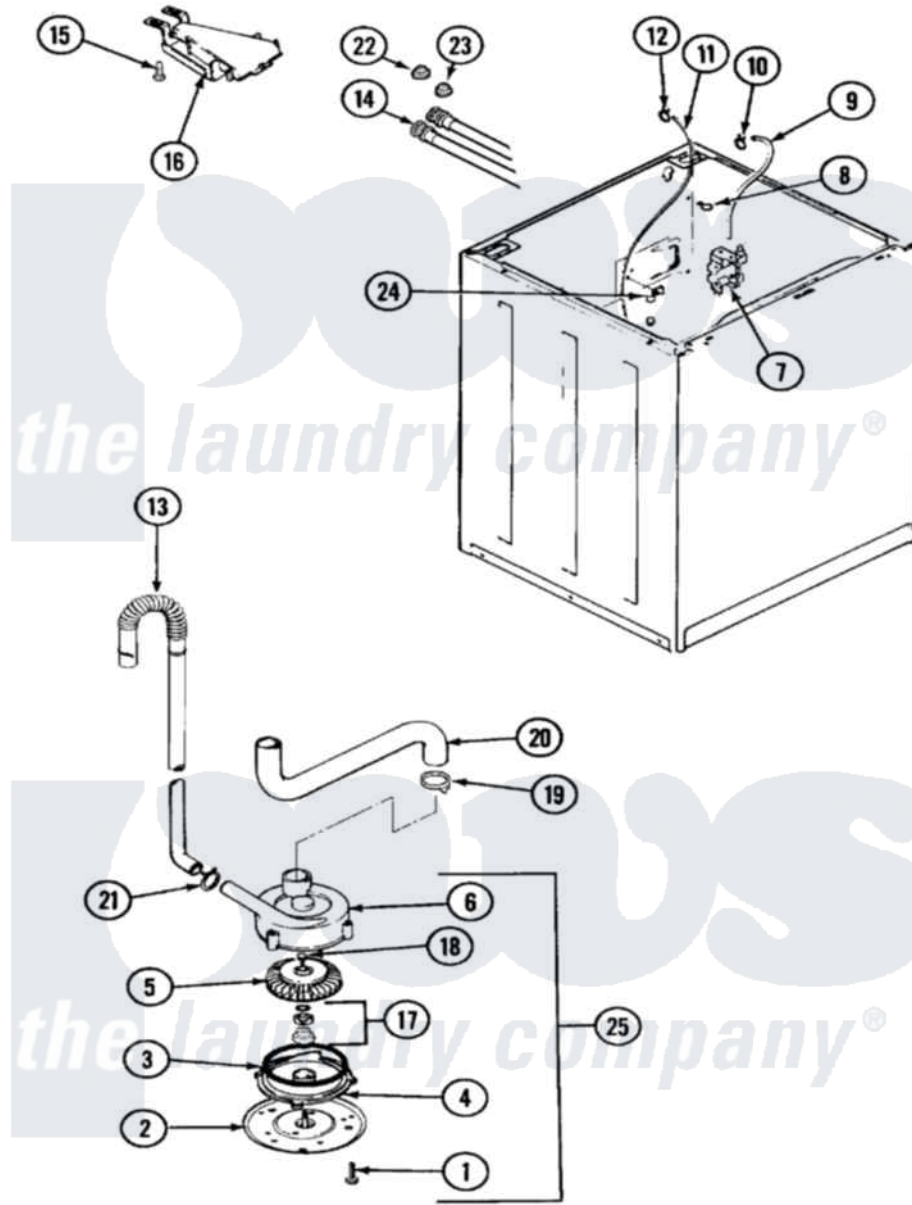

Norge LWL203A 07 - MOTOR & PUMP (REV. Q)

Norge Residential Norge LWL203A Washer Parts Parts Diagram 07 - MOTOR & PUMP (REV. Q)
 Click on the part number to view part

Item	Original Part Number	Replaced By	Status	Part Description
1	25-7405	3196164		Screw
2	33-6035		Not Available	PLATE & PULLEY ASSY.
3	33-6032			Gasket
4	35-2058			Base, Pump
5	35-2057	35-6465		Pump Assem
6	35-2056		Not Available	HOUSING, PUMP
7	25-7220			Clip, Cabinet Top
"	35-2374	35-2374N		Valve, Water
8	25-7867	596669		Clamp, Manifold
9	35-2378	12002749		Hose, Flume Kit
10	25-7867	596669		Clamp, Manifold
11	35-2322	21001748		Hose, Pressure Switch
"	35-2261		Not Available	PAD, PRESSURE SWITCH HOSE
12	33-6099			Clamp
13	35-2896	211704		Hose, Drain
14	33-7046	89503		Hose-Inlet

"	35-0873	76313	Hosefill
15	25-3092	90767	Screw, 8A X 3/8 HeX Washer Head Tapping
16	35-2051	21001760	Flume Assembly / Water Diverter
17	35-0707		Seal, Seat And "O" Ring
18	25-7894	W10001180	Screw
19	25-6068	285655	Clamp, Hose
20	35-3584	21001915	Hose, Tub To Pump
21	25-7080	285655	Clamp, Hose
22	25-7048		Washer
23	33-7313	33-4264N	Strainer And Washer Kit
24	25-7796	596669	Clamp, Manifold
25	35-2099	35-6465	Pump Assem
"	35-2344		Restrictor, Flow