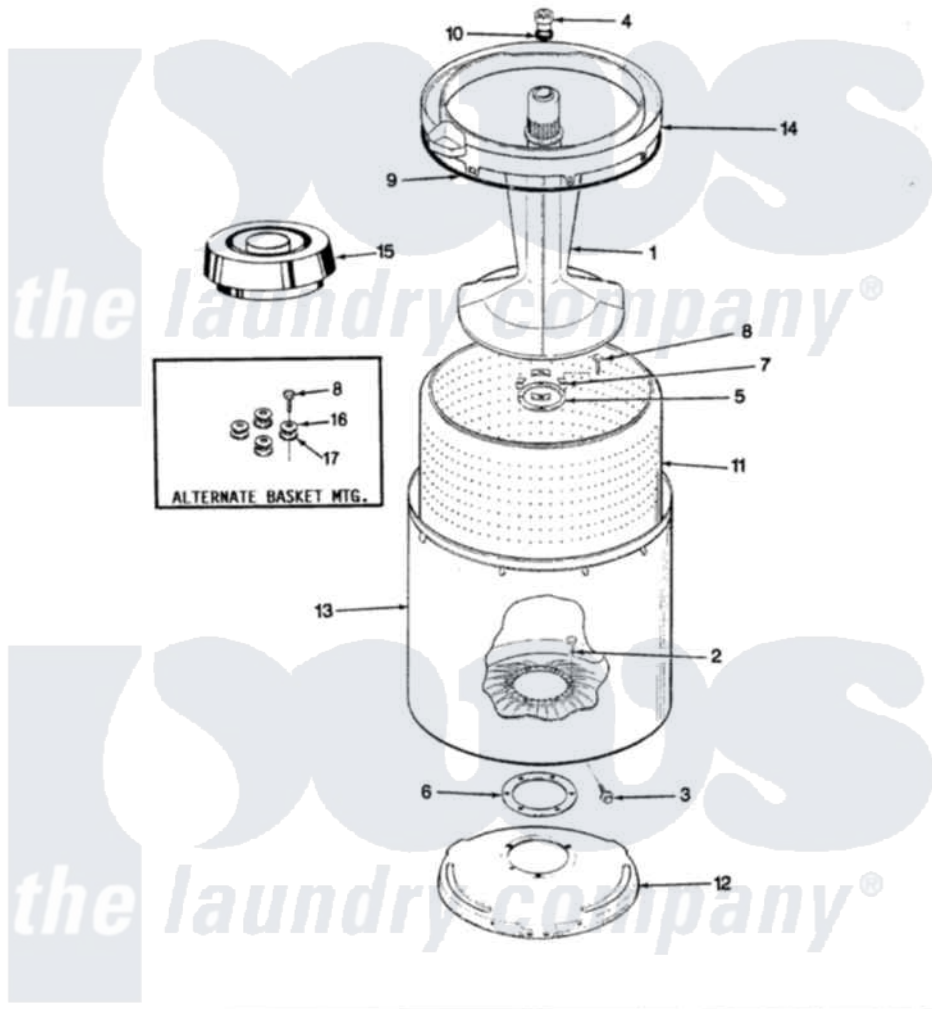

Norge LWL203A 11 - TUB (REV. A-D)

SECTION: TUB
MODEL: LWL203

Issue Date: 6/90

Norge Residential Norge LWL203A Washer Parts Parts Diagram 11 - TUB (REV. A-D)
Click on the part number to view part

Item	Original Part Number	Replaced By	Status	Part Description
1	35-2371	33-4352		Agitator
2	35-2062	21001063		Screw, Shoulder
3	25-7914	22002933		Screw
4	33-6241			Cap
5	33-8959			Gasket
6	35-2061			Gasket, Tub To Housing
7	35-8799		Not Available	REINFORCEMENT PLATE
8	25-7783	4356852		Screw
9	35-2328			Seal, Tub Top
10	25-7330			Rubber Washer
11	35-2381		Not Available	BASKET ASSY-WHITE
12	35-2023			Tub Support
"	35-2529		Not Available	TUB SUPPORT
13	35-2038			Tub
14	35-2262		Not Available	SHIELD, TUB TOP
"	35-2034		Not Available	TOP, TUB

15 33-9827

[35-2550](#)

Dispenser, Rinse

16 25-7921

Not Available

STEEL WASHER

17 [25-7922](#)

Cork Washer