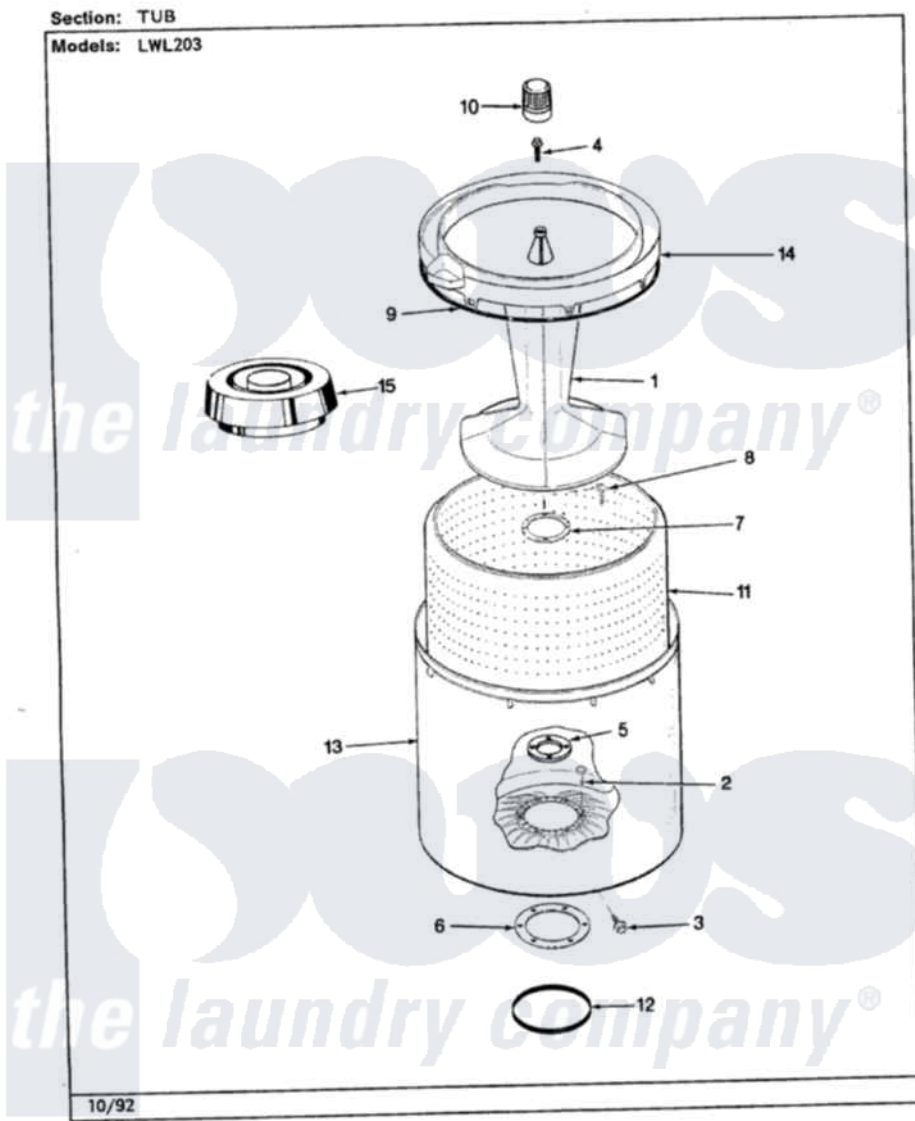

Norge LWL203A 12 - TUB (REV. K-P)

Norge Residential Norge LWL203A Washer Parts Parts Diagram 12 - TUB (REV. K-P)
 Click on the part number to view part

Item	Original Part Number	Replaced By	Status	Part Description
1	35-2717	35-3580		Agitator
2	25-7947	21001063		Screw, Shoulder
3	25-7953	22002933		Screw
4	25-7948	W10309247		Screw
5	35-2980	35-3685		Gasket, Basket To Centerpost
6	35-2979			Gasket, Tub/Hsg
7	35-3014			Gasket And Reinf. Plate Assembly
8	25-7783	4356852		Screw
9	35-2328			Seal, Tub Top
10	35-2733			Cap, Agitator
11	35-3016		Not Available	BASKET ASSY
12	35-2978			Seal, Tub/Housing
13	35-2952	35-3700		Tub Assembly
14	35-2262		Not Available	SHIELD, TUB TOP
"	35-2034		Not Available	TOP, TUB
15	35-2550			Dispenser, Rinse