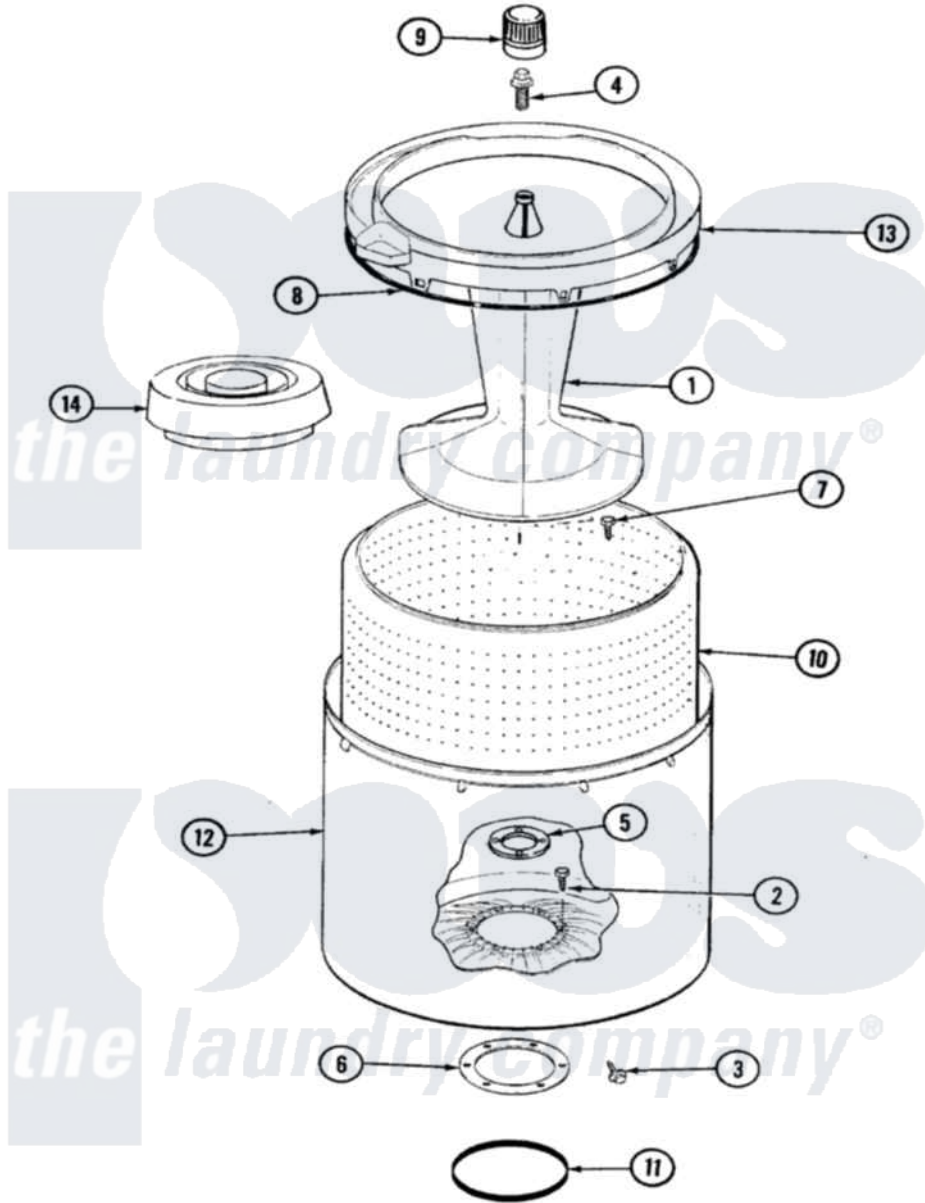

Norge LWL203A 13 - TUB (REV. Q)

Norge [Residential Norge LWL203A Washer Parts](#) Parts Diagram 13 - TUB (REV. Q)
 Click on the part number to view part

Item	Original Part Number	Replaced By	Status	Part Description
1	35-3580			Agitator
2	25-7947	21001063		Screw, Shoulder
3	25-7953	22002933		Screw
4	25-7948	W10309247		Screw
5	35-3685			Gasket, Basket To Centerpost
6	35-3686			Gasket, Tub To Housing
7	25-7783	4356852		Screw
8	35-2328			Seal, Tub Top
9	35-2733			Cap, Agitator
10	35-3016		Not Available	BASKET ASSY
11	35-2978			Seal, Tub/Housing
12	35-3700			Tub Assembly
13	35-3578		Not Available	TOP, TUB
"	35-2262		Not Available	SHIELD, TUB TOP
14	35-2550			Dispenser, Rinse