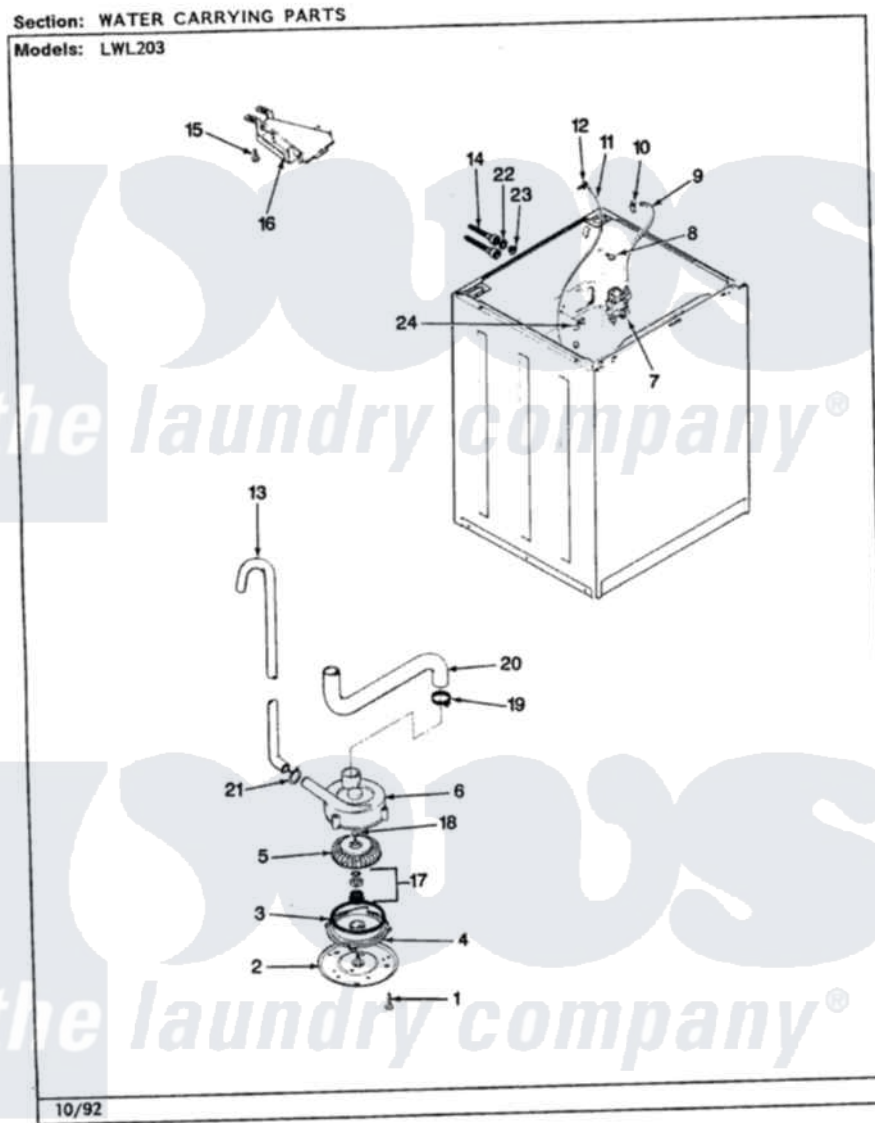

Norge LWL203A 15 - WATER CARRYING (REV. K-P)

Norge Residential Norge LWL203A Washer Parts Parts Diagram 15 - WATER CARRYING (REV. K-P)
Click on the part number to view part

Item	Original Part Number	Replaced By	Status	Part Description
1	25-7405	3196164		Screw
2	33-6035		Not Available	PLATE & PULLEY ASSY.
3	33-6032			Gasket
4	35-2058			Base, Pump
5	35-2057	35-6465		Pump Assem
6	35-2056		Not Available	HOUSING, PUMP
"	35-2099	35-6465		Pump Assem
7	35-2374	35-2374N		Valve, Water
"	25-7220			Clip, Cabinet Top
8	25-7867	596669		Clamp, Manifold
9	35-2378	12002749		Hose, Flume Kit
10	25-7867	596669		Clamp, Manifold
11	35-2322	21001748		Hose, Pressure Switch
"	35-2261		Not Available	PAD, PRESSURE SWITCH HOSE
12	33-6099			Clamp
13	35-2896	211704		Hose, Drain

14	33-7046	89503	Hose-Inlet
"	35-0873	76313	Hosefill
15	25-3092	90767	Screw, 8A X 3/8 HeX Washer Head Tapping
16	35-2051	21001760	Flume Assembly / Water Diverter
17	35-0707		Seal, Seat And "O" Ring
18	25-7894	W10001180	Screw
19	25-6069	Not Available	CORBIN CLAMP
"	25-6068	285655	Clamp, Hose
20	35-3584	21001915	Hose, Tub To Pump
"	35-2982		Hose Tub To Pump
21	25-7080	285655	Clamp, Hose
22	25-7048		Washer
23	33-7313	33-4264N	Strainer And Washer Kit
24	25-7796	596669	Clamp, Manifold