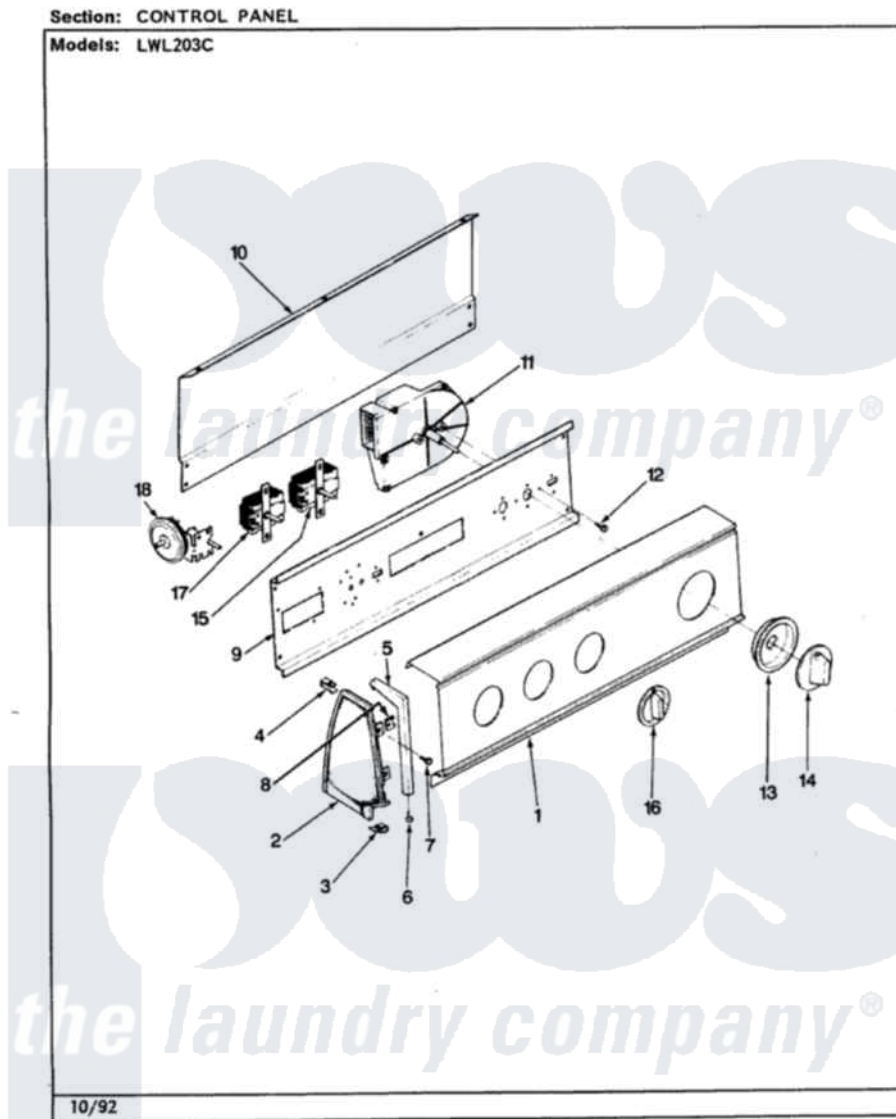

Norge LWL203AC 07 - CONTROL PANEL (REV. J-N)

Norge Residential Norge LWL203AC Washer Parts Parts Diagram 07 - CONTROL PANEL (REV. J-N)
Click on the part number to view part

Item	Original Part Number	Replaced By	Status	Part Description
1	25-7793			Screw
"	35-2178		Not Available	CONTROL PANEL
"	25-7702			Speedclip, End Cap To Control Panel
"	35-3077		Not Available	CONTROL PANEL
2	35-2487	21001451		Cap- End
"	35-2488	21001452		Cap- End
3	25-7851			Speedclip, End Cap To Top
"	25-7697	25-2219		Screw
"	34-9487		Not Available	PLATE, REINFORCEMENT
4	25-7852			Speedclip, Rr Shld To End Cap
"	25-7435	33002917		Screw, No.10-16
5	53-0277		Not Available	TRIM, END CAP (RT)
"	53-0278		Not Available	TRIM, END CAP (LT)
6	25-7760			Screw
7	25-3002	00767		Screw, 8A X 3/8 HeX Washer

7	25-3092	90767		Head Tapping
8	25-7702			Speedclip, End Cap To Control Panel
9	53-1676			Shield, Control
10	25-3457			Screw, Sems
"	25-3092	90767		Screw, 8A X 3/8 HeX Washer Head Tapping
"	25-7853	25-7933		Ring, Retaining
"	35-2688	21001460		Shield, Rear
11	35-2211		Not Available	TIMER
12	25-0205	216412		Screw, Bracket To Timer
13	35-2255	21001497		Skirt Ri
14	35-2188	12500058		Knob Ski
15	25-3092	90767		Screw, 8A X 3/8 HeX Washer Head Tapping
"	35-0114		Not Available	TEMP SWITCH
16	35-2186		Not Available	KNOB, SELECTOR
17	35-2193		Not Available	SWITCH, ROTARY SPEED
"	25-3092	90767		Screw, 8A X 3/8 HeX Washer Head Tapping
18	35-2145	21001554		Switch, Water Level
"	25-3092	90767		Screw, 8A X 3/8 HeX Washer Head Tapping
"	35-3079		Not Available	MANUAL, USE & CARE
"	35-3283	21001554		Switch, Water Level