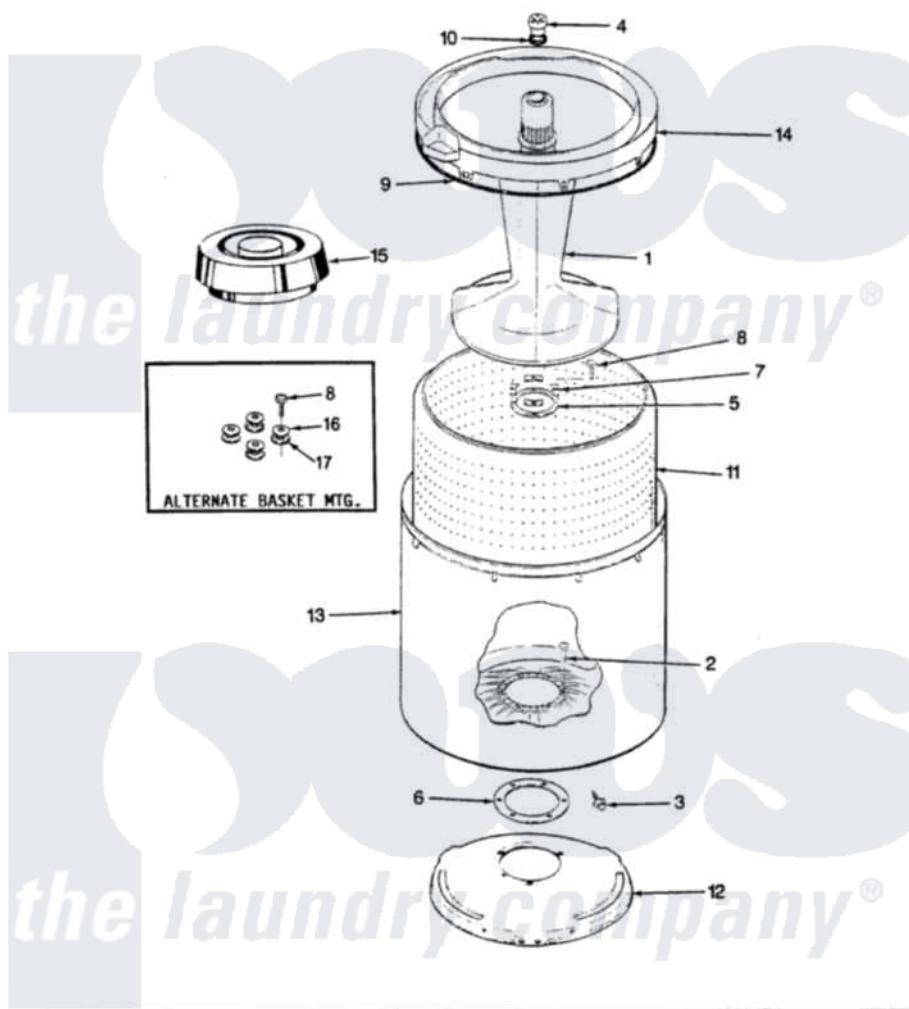

Norge LWL203AC 16 - TUB (REV. E-H)

SECTION: TUB
MODEL: LWL203C

Issue Date: 6/90

Norge [Residential Norge LWL203AC Washer Parts](#) Parts Diagram 16 - TUB (REV. E-H)
Click on the part number to view part

Item	Original Part Number	Replaced By	Status	Part Description
1	35-2371	33-4352		Agitator
2	35-2062	21001063		Screw, Shoulder
3	25-7914	22002933		Screw
4	33-6241			Cap
5	35-2060			Seal, Tub To Housing
6	35-2061			Gasket, Tub To Housing
7	35-8799		Not Available	REINFORCEMENT PLATE
8	25-7783	4356852		Screw
9	35-2328			Seal, Tub Top
10	25-7330			Rubber Washer
11	35-2381		Not Available	BASKET ASSY-WHITE
12	35-2529		Not Available	TUB SUPPORT
13	35-2038			Tub
"	35-2262		Not Available	SHIELD, TUB TOP
14	35-2034		Not Available	TOP, TUB
15	33-9827	35-2550		Dispenser, Rinse