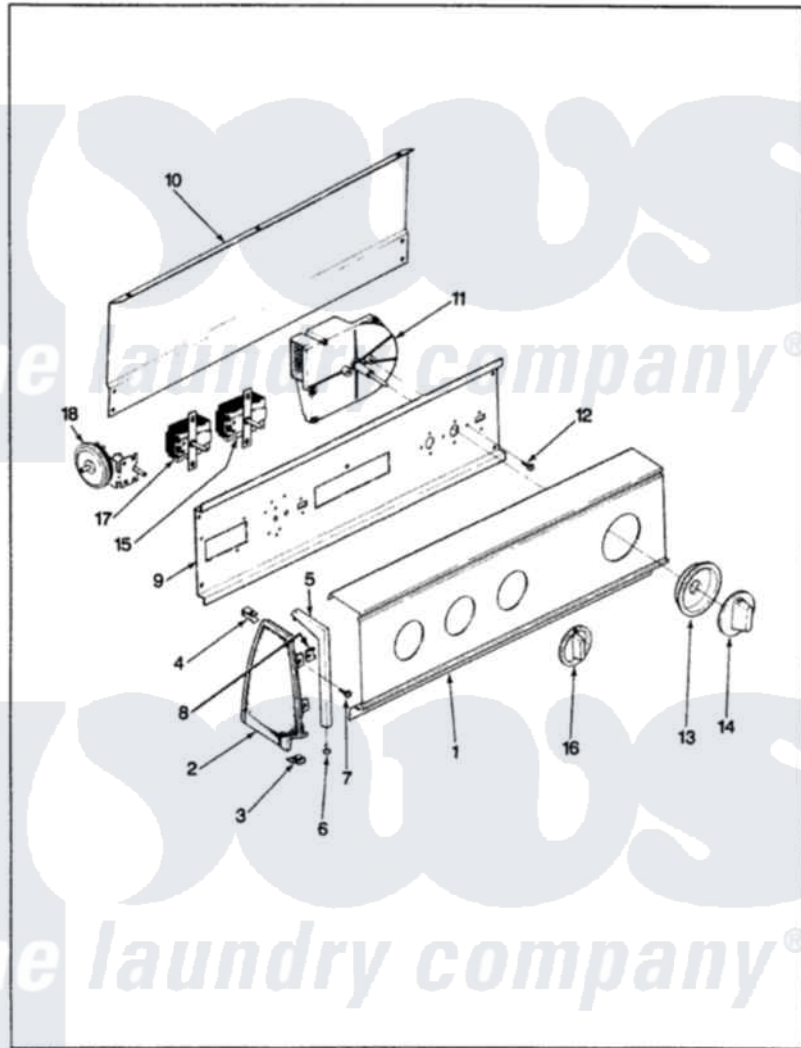

Norge LWL203H 04 - CONTROL PANEL (REV. A-D)

NORGE LWL203 BACKGUARD

ISSUED 9/89

Norge Residential Norge LWL203H Washer Parts Parts Diagram 04 - CONTROL PANEL (REV. A-D)
Click on the part number to view part

Item	Original Part Number	Replaced By	Status	Part Description
1	25-7649	910187		Screw
"	25-7702			Speedclip, End Cap To Control Panel
"	35-2178		Not Available	CONTROL PANEL
2	53-0265			LH Endcap
"	53-0264			RH Endcap
"	35-2488	21001452		Cap- End
"	35-2487	21001451		Cap- End
3	25-7851			Speedclip, End Cap To Top
"	25-7697	25-2219		Screw
"	34-9487		Not Available	PLATE, REINFORCEMENT
4	25-7435	33002917		Screw, No.10-16
"	25-7852			Speedclip, Rr Shld To End Cap
5	53-0278		Not Available	TRIM, END CAP (LT)
"	53-0277		Not Available	TRIM, END CAP (RT)
6	25-7760			Screw