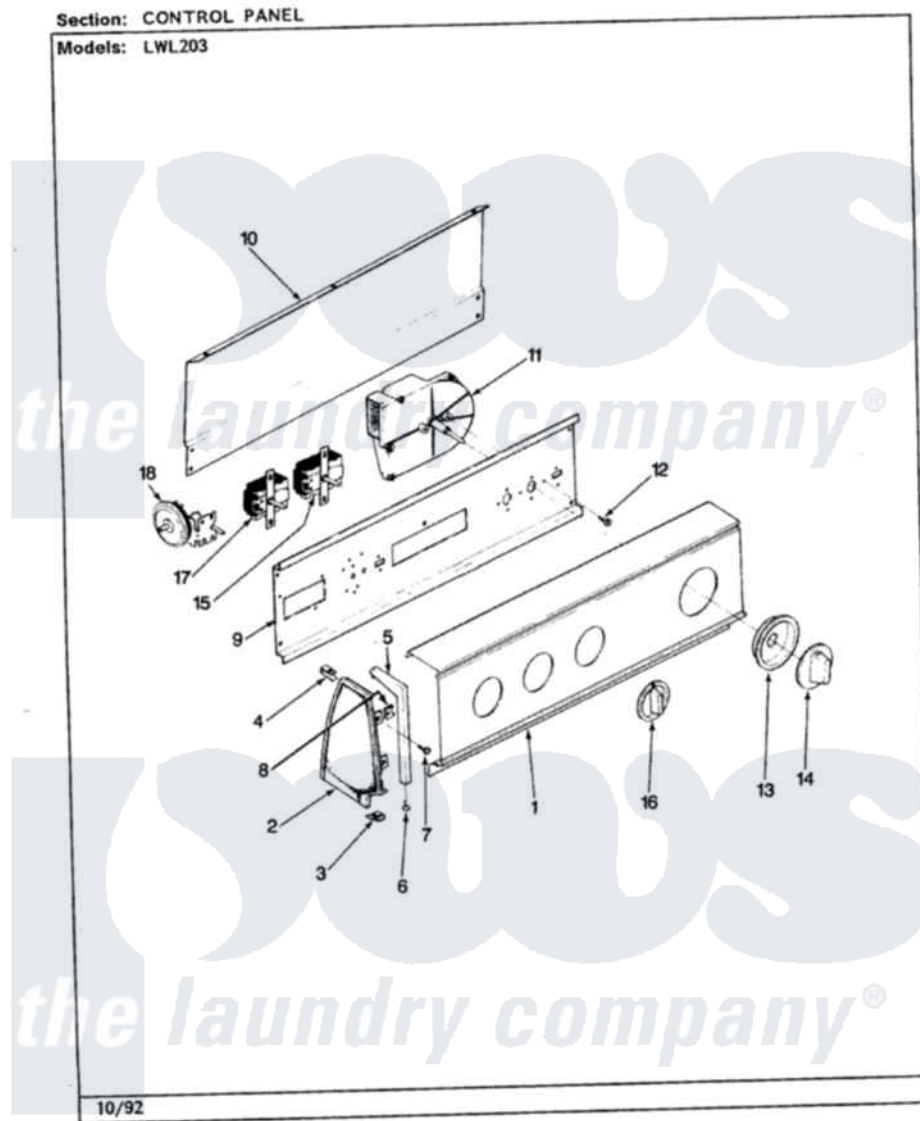

Norge LWL203H 05 - CONTROL PANEL (REV. K-P)

Norge Residential Norge LWL203H Washer Parts Parts Diagram 05 - CONTROL PANEL (REV. K-P)
Click on the part number to view part

Item	Original Part Number	Replaced By	Status	Part Description
1	35-2178		Not Available	CONTROL PANEL
"	25-7793			Screw
"	25-7702			Speedclip, End Cap To Control Panel
"	35-3077		Not Available	CONTROL PANEL
2	35-2488	21001452		Cap- End
"	35-2487	21001451		Cap- End
3	34-9487		Not Available	PLATE, REINFORCEMENT
"	25-7851			Speedclip, End Cap To Top
"	25-7697	25-2219		Screw
4	25-7435	33002917		Screw, No.10-16
"	25-7852			Speedclip, Rr Shld To End Cap
5	53-0277		Not Available	TRIM, END CAP (RT)
"	53-0278		Not Available	TRIM, END CAP (LT)
6	25-7760			Screw
7	25-3002	00767		Screw, 8A X 3/8 HeX Washer

7	25-3092	90767		Head Tapping
8	25-7702			Speedclip, End Cap To Control Panel
9	53-1676			Shield, Control
10	25-3457			Screw, Sems
"	25-3092	90767		Screw, 8A X 3/8 HeX Washer Head Tapping
"	25-7853	25-7933		Ring, Retaining
"	35-2688	21001460		Shield, Rear
11	35-2748		Not Available	TIMER
12	25-0205	216412		Screw, Bracket To Timer
13	35-2255	21001497		Skirt Ri
14	35-2188	12500058		Knob Ski
15	25-3092	90767		Screw, 8A X 3/8 HeX Washer Head Tapping
"	35-0114		Not Available	TEMP SWITCH
16	35-2186		Not Available	KNOB, SELECTOR
17	35-2193		Not Available	SWITCH, ROTARY SPEED
"	25-3092	90767		Screw, 8A X 3/8 HeX Washer Head Tapping
18	35-2353		Not Available	MANUAL, U&C INSERT
"	25-3092	90767		Screw, 8A X 3/8 HeX Washer Head Tapping
"	35-2801	21001554		Switch, Water Level
"	35-3283	21001554		Switch, Water Level