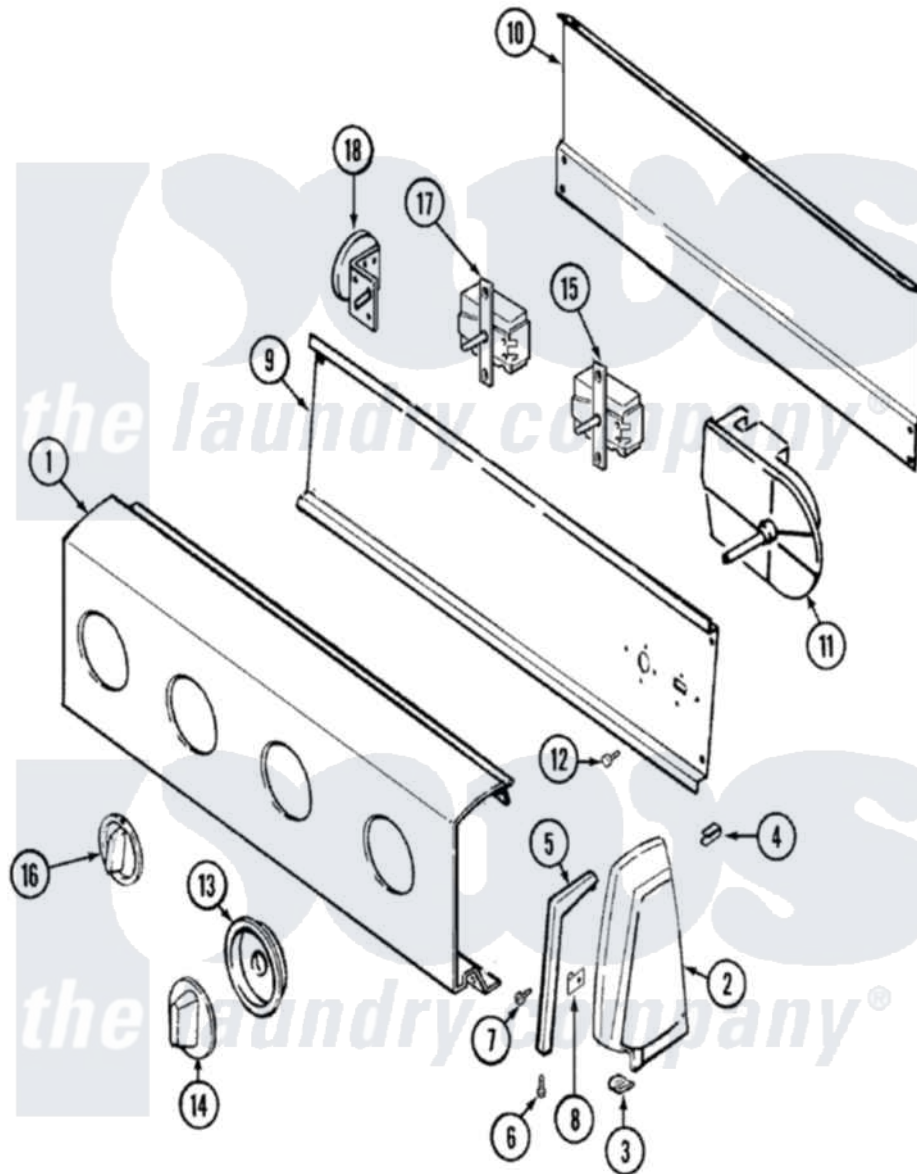

Norge LWL203H 06 - CONTROL PANEL (REV. Q)

Norge [Residential Norge LWL203H Washer Parts](#) Parts Diagram 06 - CONTROL PANEL (REV. Q)
 Click on the part number to view part

Item	Original Part Number	Replaced By	Status	Part Description
1	25-7702			Speedclip, End Cap To Control Panel
"	35-3077		Not Available	CONTROL PANEL
"	25-7793			Screw
2	35-2488	21001452		Cap- End
"	35-2487	21001451		Cap- End
3	34-9487		Not Available	PLATE, REINFORCEMENT
"	25-7697	25-2219		Screw
"	25-7851			Speedclip, End Cap To Top
4	25-7435	33002917		Screw, No.10-16
"	25-7852			Speedclip, Rr Shld To End Cap
5	53-0278		Not Available	TRIM, END CAP (LT)
"	53-0277		Not Available	TRIM, END CAP (RT)
6	25-7760			Screw
7	25-3092	90767		Screw, 8A X 3/8 HeX Washer Head Tapping

8	25-7702		Speedclip, End Cap To Control Panel
9	53-1676		Shield, Control
10	25-7853	25-7933	Ring, Retaining
"	25-3092	90767	Screw, 8A X 3/8 HeX Washer Head Tapping
"	35-2688	21001460	Shield, Rear
"	25-3457		Screw, Sems
11	35-2748	Not Available	TIMER
12	25-0205	216412	Screw, Bracket To Timer
13	35-2255	21001497	Skirt Ri
14	35-2188	12500058	Knob Ski
15	35-0114	Not Available	TEMP SWITCH
"	25-3092	90767	Screw, 8A X 3/8 HeX Washer Head Tapping
16	35-2186	Not Available	KNOB, SELECTOR
17	25-3092	90767	Screw, 8A X 3/8 HeX Washer Head Tapping
"	35-2193	Not Available	SWITCH, ROTARY SPEED
18	35-3283	21001554	Switch, Water Level
"	25-3092	90767	Screw, 8A X 3/8 HeX Washer Head Tapping
19	35-2353	Not Available	MANUAL, U&C INSERT