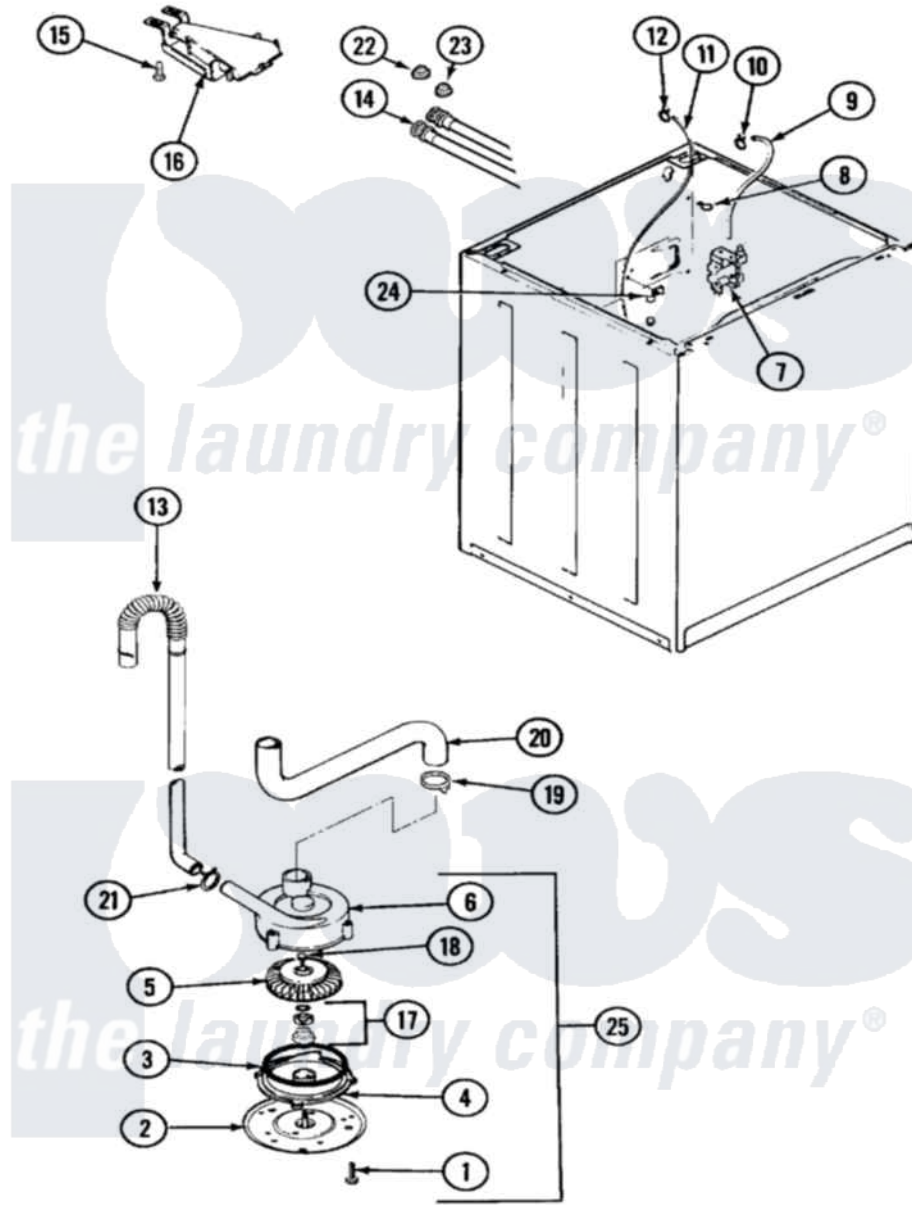

Norge LWL203H 07 - MOTOR & PUMP (REV. Q)

Norge Residential Norge LWL203H Washer Parts Parts Diagram 07 - MOTOR & PUMP (REV. Q)
 Click on the part number to view part

Item	Original Part Number	Replaced By	Status	Part Description
1	25-7405	3196164		Screw
2	33-6035		Not Available	PLATE & PULLEY ASSY.
3	33-6032			Gasket
4	35-2058			Base, Pump
5	35-2057	35-6465		Pump Assem
6	35-2056		Not Available	HOUSING, PUMP
7	25-7220			Clip, Cabinet Top
"	35-2374	35-2374N		Valve, Water
8	25-7867	596669		Clamp, Manifold
9	35-2378	12002749		Hose, Flume Kit
10	25-7867	596669		Clamp, Manifold
11	35-2322	21001748		Hose, Pressure Switch
"	35-2261		Not Available	PAD, PRESSURE SWITCH HOSE
12	33-6099			Clamp
13	35-2896	211704		Hose, Drain
14	33-7046	89503		Hose-Inlet

"	35-0873	76313	Hosefill
15	25-3092	90767	Screw, 8A X 3/8 HeX Washer Head Tapping
16	35-2051	21001760	Flume Assembly / Water Diverter
17	35-0707		Seal, Seat And "O" Ring
18	25-7894	W10001180	Screw
19	25-6068	285655	Clamp, Hose
20	35-3584	21001915	Hose, Tub To Pump
21	25-7080	285655	Clamp, Hose
22	25-7048		Washer
23	33-7313	33-4264N	Strainer And Washer Kit
24	25-7796	596669	Clamp, Manifold
25	35-2099	35-6465	Pump Assem
"	35-2344		Restrictor, Flow