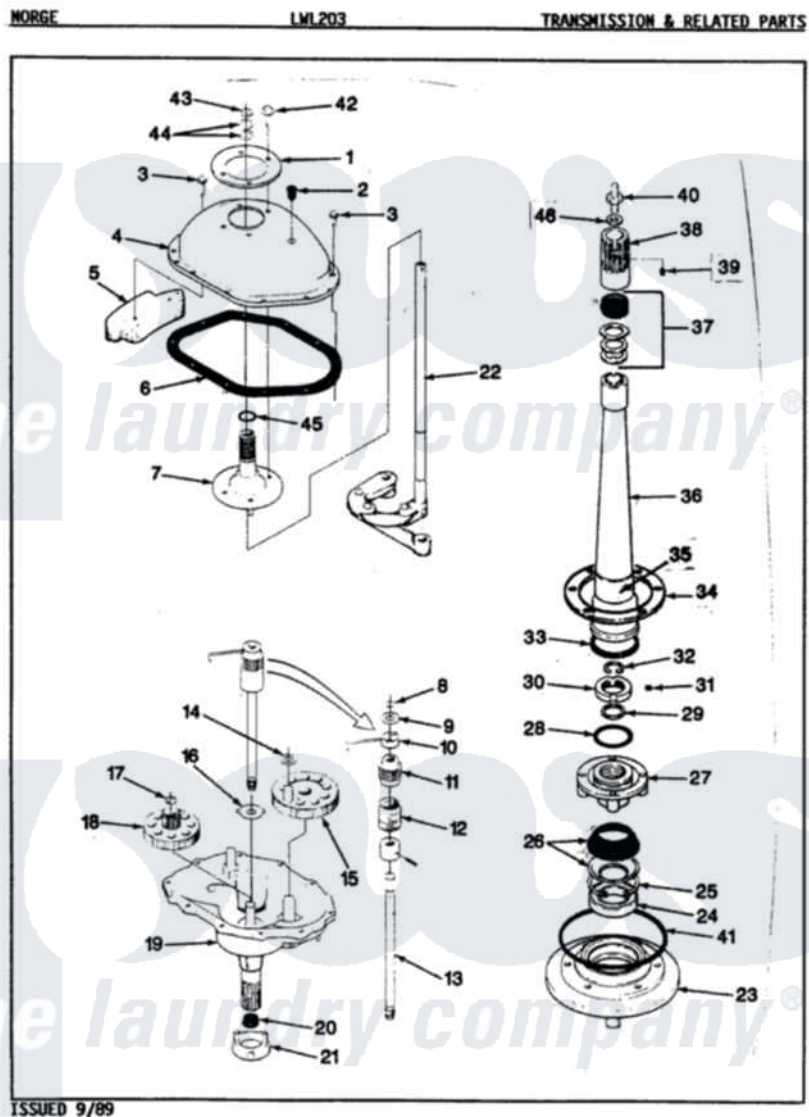

# Norge LWL203H 08 - TRANSMISSION & RELATED PARTS (REV. A-D)

Norge Residential Norge LWL203H Washer Parts Parts Diagram 08 - TRANSMISSION & RELATED PARTS (REV. A-D)  
 Click on the part number to view part

Item	Original Part Number	Replaced By	Status	Part Description
1	33-9893	<a href="#">33-7187</a>		Covr Reinforcmt
2	33-9373		Not Available	OIL FILL PLUG
3	<a href="#">25-7916</a>			Bolt
4	<a href="#">33-4286N</a>			Transmission Cover Kit
5	35-2130		Not Available	COUNTER WEIGHT
6	35-1030		Not Available	GASKET, TRANSMISSION HOUSING
7	33-8763	<a href="#">33-4286N</a>		Transmission Cover Kit
8	<a href="#">25-7847</a>			Ring, Retaining
9	25-7416		Not Available	WASHER, FLAT
10	33-6114	<a href="#">33-6463</a>		Spring
11	<a href="#">35-2001</a>			Pinion, Drive
12	33-3195		Not Available	SPRING
13	35-2116		Not Available	DRIVE SHAFT & HUB ASSY
"	<a href="#">LA-2005</a>			Clutch Assembly Kit
14	<a href="#">25-7091</a>			Thrust Washer
15	<a href="#">35-2043</a>			Crank Gear