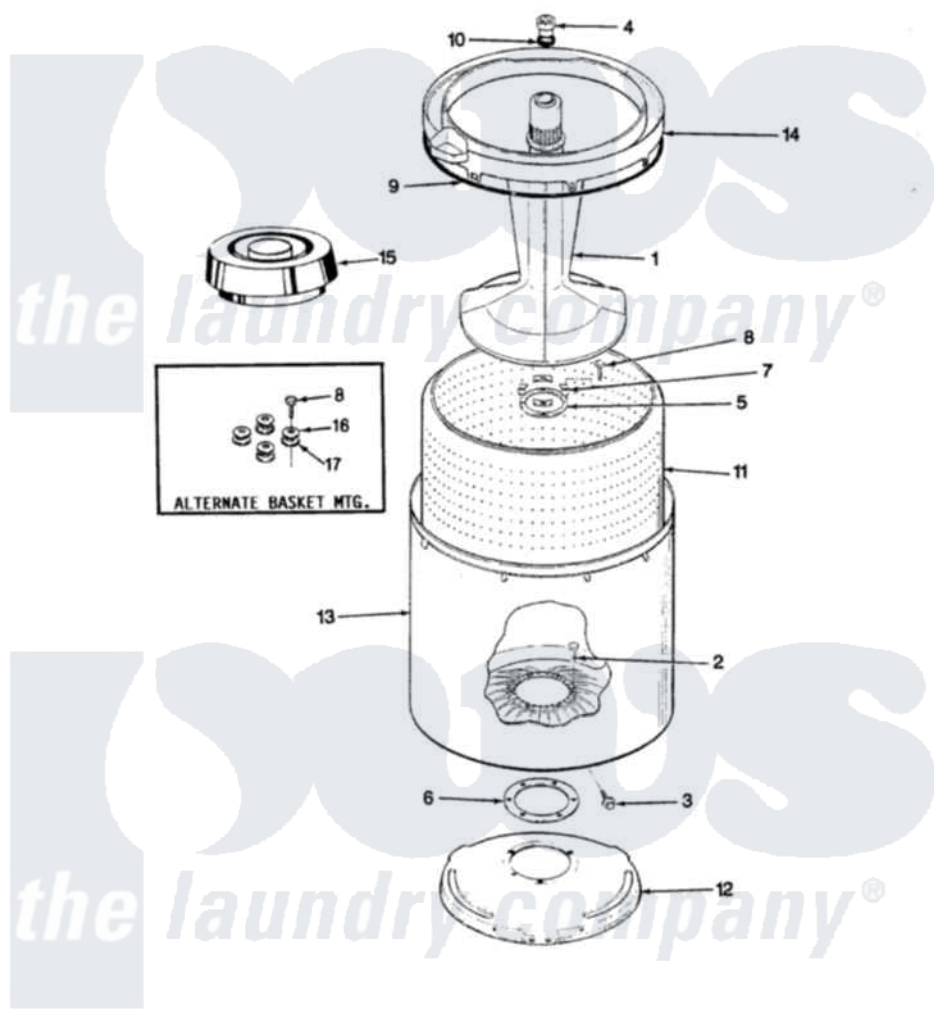

Norge LWL203H 11 - TUB (REV. A-D)

SECTION: TUB
MODEL: LWL203

Issue Date: 6/90

Norge Residential Norge LWL203H Washer Parts Parts Diagram 11 - TUB (REV. A-D)

[Click on the part number to view part](#)

Item	Original Part Number	Replaced By	Status	Part Description
1	35-2371	33-4352		Agitator
2	35-2062	21001063		Screw, Shoulder
3	25-7914	22002933		Screw
4	33-6241			Cap
5	33-8959			Gasket
6	35-2061			Gasket, Tub To Housing
7	35-8799		Not Available	REINFORCEMENT PLATE
8	25-7783	4356852		Screw
9	35-2328			Seal, Tub Top
10	25-7330			Rubber Washer
11	35-2381		Not Available	BASKET ASSY-WHITE
12	35-2023			Tub Support
"	35-2529		Not Available	TUB SUPPORT
13	35-2038			Tub
14	35-2262		Not Available	SHIELD, TUB TOP
"	35-2034		Not Available	TOP, TUB

15 33-9827

[35-2550](#)

Dispenser, Rinse

16 25-7921

Not Available

STEEL WASHER

17 [25-7922](#)

Cork Washer