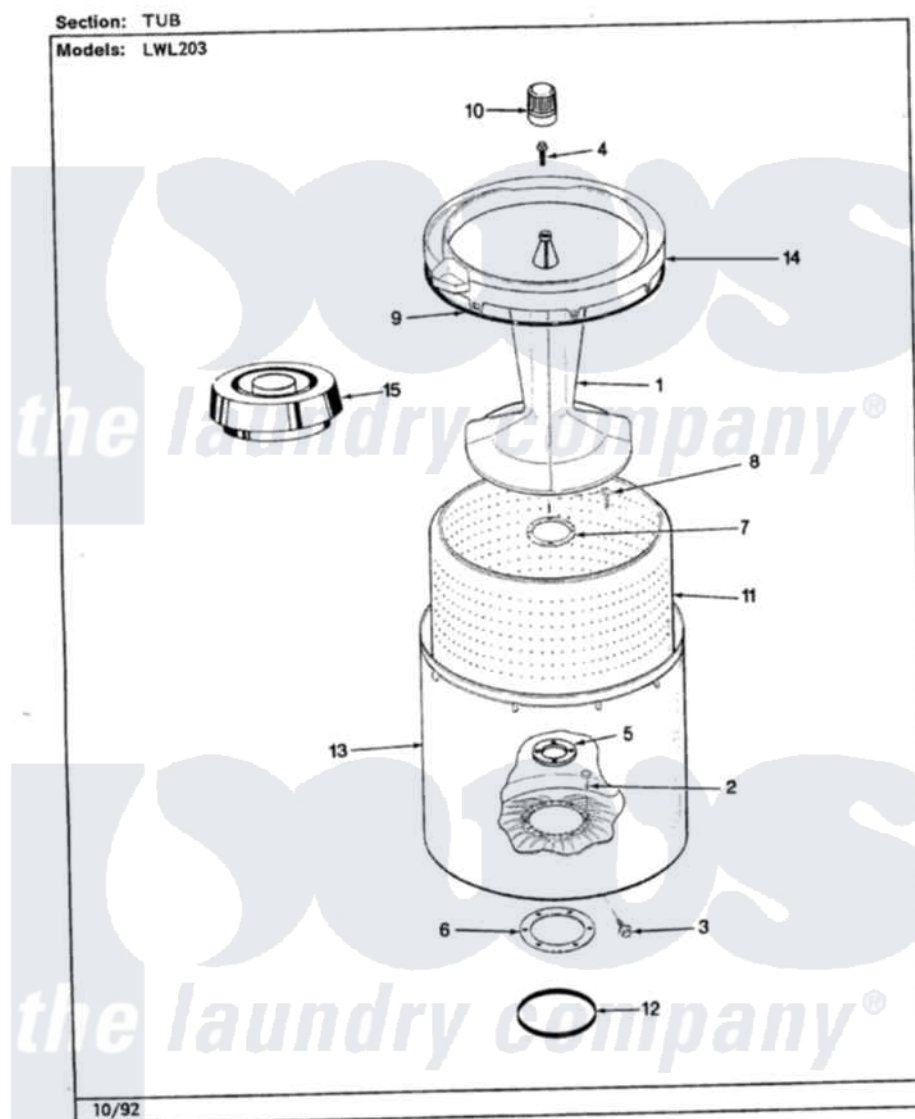

Norge LWL203H 12 - TUB (REV. K-P)

Norge Residential Norge LWL203H Washer Parts Parts Diagram 12 - TUB (REV. K-P)

[Click on the part number to view part](#)

Item	Original Part Number	Replaced By	Status	Part Description
1	35-2717	35-3580		Agitator
2	25-7947	21001063		Screw, Shoulder
3	25-7953	22002933		Screw
4	25-7948	W10309247		Screw
5	35-2980	35-3685		Gasket, Basket To Centerpost
6	35-2979			Gasket, Tub/Hsg
7	35-3014			Gasket And Reinf. Plate Assembly
8	25-7783	4356852		Screw
9	35-2328			Seal, Tub Top
10	35-2733			Cap, Agitator
11	35-3016		Not Available	BASKET ASSY
12	35-2978			Seal, Tub/Housing
13	35-2952	35-3700		Tub Assembly
14	35-2262		Not Available	SHIELD, TUB TOP
"	35-2034		Not Available	TOP, TUB
15	35-2550			Dispenser, Rinse