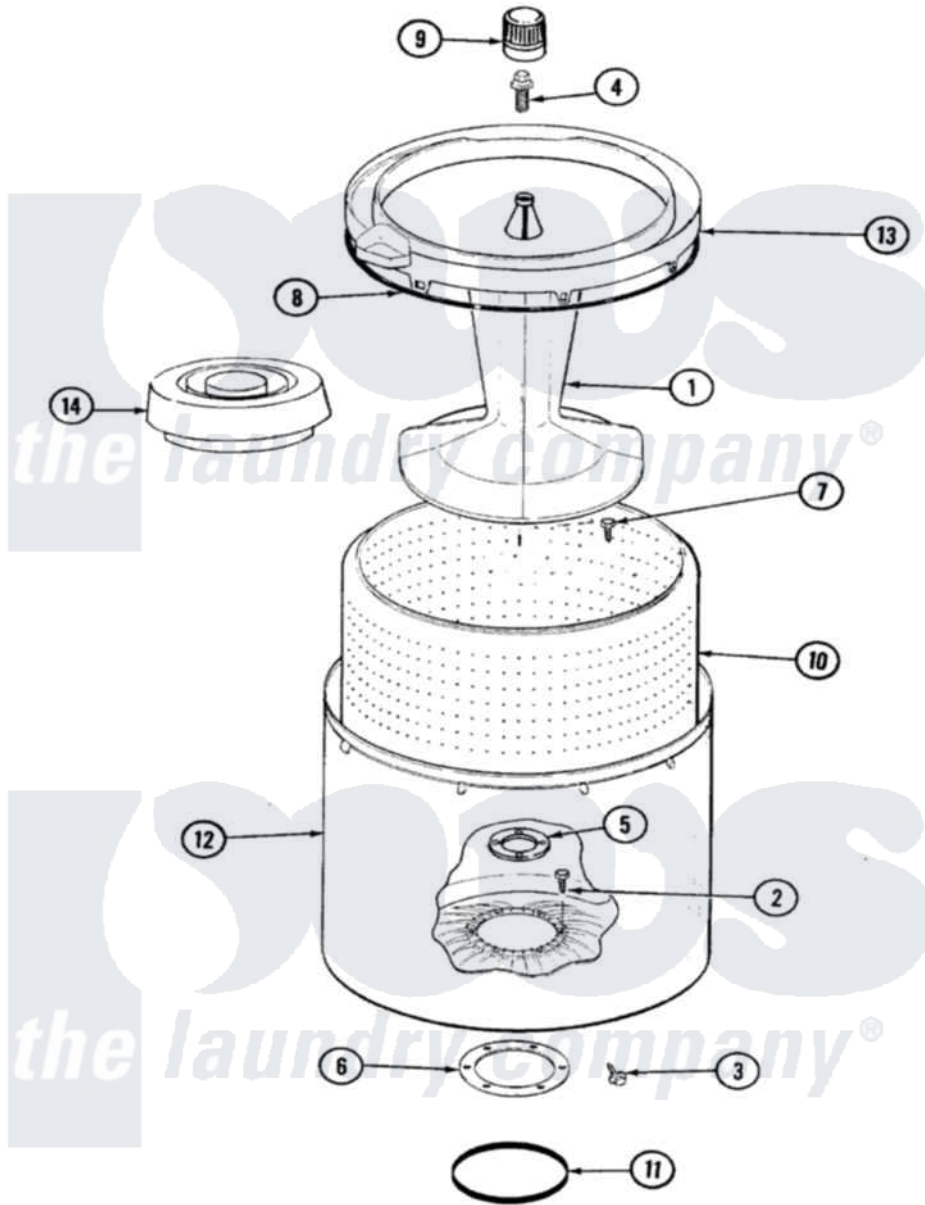

Norge LWL203H 13 - TUB (REV. Q)

Norge [Residential Norge LWL203H Washer Parts](#) Parts Diagram 13 - TUB (REV. Q)
 Click on the part number to view part

Item	Original Part Number	Replaced By	Status	Part Description
1	35-3580			Agitator
2	25-7947	21001063		Screw, Shoulder
3	25-7953	22002933		Screw
4	25-7948	W10309247		Screw
5	35-3685			Gasket, Basket To Centerpost
6	35-3686			Gasket, Tub To Housing
7	25-7783	4356852		Screw
8	35-2328			Seal, Tub Top
9	35-2733			Cap, Agitator
10	35-3016		Not Available	BASKET ASSY
11	35-2978			Seal, Tub/Housing
12	35-3700			Tub Assembly
13	35-3578		Not Available	TOP, TUB
"	35-2262		Not Available	SHIELD, TUB TOP
14	35-2550			Dispenser, Rinse