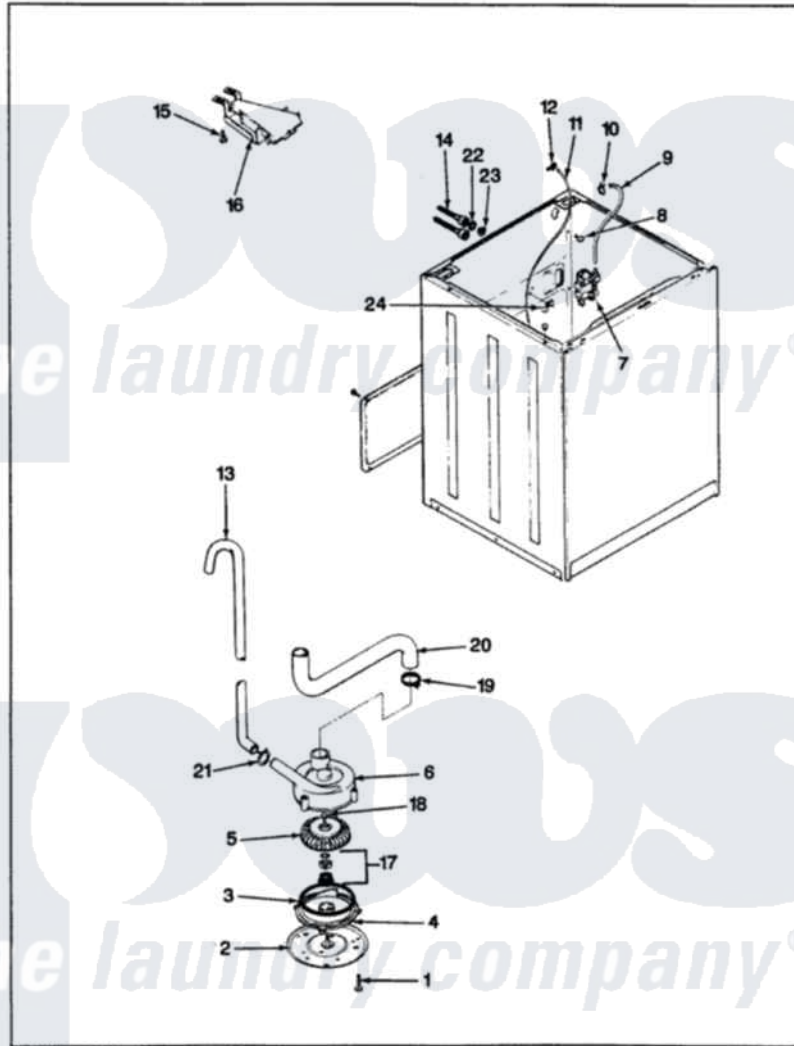

# Norge LWL203H 14 - WATER CARRYING & PUMP ASSY. (REV. A-D)

NORGE LWL203 WATER CARRYING & PUMP ASSEMBLY

ISSUED 9/89

Norge Residential Norge LWL203H Washer Parts Parts Diagram 14 - WATER CARRYING & PUMP ASSY. (REV. A-D)  
 Click on the part number to view part

Item	Original Part Number	Replaced By	Status	Part Description
1	25-7405	<a href="#">3196164</a>		Screw
2	33-6035		Not Available	PLATE & PULLEY ASSY.
3	<a href="#">33-6032</a>			Gasket
4	<a href="#">35-2058</a>			Base, Pump
5	35-2057	<a href="#">35-6465</a>		Pump Assem
6	35-2056		Not Available	HOUSING, PUMP
"	35-2099	<a href="#">35-6465</a>		Pump Assem
7	<a href="#">25-7220</a>			Clip, Cabinet Top
"	33-7044	<a href="#">35-2374N</a>		Valve, Water
"	35-2374	<a href="#">35-2374N</a>		Valve, Water
8	25-7867	<a href="#">596669</a>		Clamp, Manifold
9	35-0541		Not Available	WATR INLET HOSE
"	35-2378	<a href="#">12002749</a>		Hose, Flume Kit
10	25-7867	<a href="#">596669</a>		Clamp, Manifold
"	25-7866	<a href="#">489503</a>		Clamp
11	35-2261		Not Available	PAD, PRESSURE SWITCH HOSE

"	35-2322	<a href="#">21001748</a>		Hose, Pressure Switch
12	<a href="#">33-6099</a>			Clamp
13	33-9436	<a href="#">211704</a>		Hose, Drain
14	33-7046	<a href="#">89503</a>		Hose-Inlet
"	35-0873	<a href="#">76313</a>		Hosefill
15	25-3092	<a href="#">90767</a>		Screw, 8A X 3/8 HeX Washer Head Tapping
16	35-2051	<a href="#">21001760</a>		Flume Assembly / Water Diverter
17	<a href="#">35-0707</a>			Seal, Seat And "O" Ring
18	25-7894	<a href="#">W10001180</a>		Screw
19	25-6069		Not Available	CORBIN CLAMP
20	35-2131		Not Available	HOSE, SUMP TO PUMP
21	25-7796	<a href="#">596669</a>		Clamp, Manifold
22	<a href="#">25-7048</a>			Washer
23	33-7313	<a href="#">33-4264N</a>		Strainer And Washer Kit
24	25-7796	<a href="#">596669</a>		Clamp, Manifold