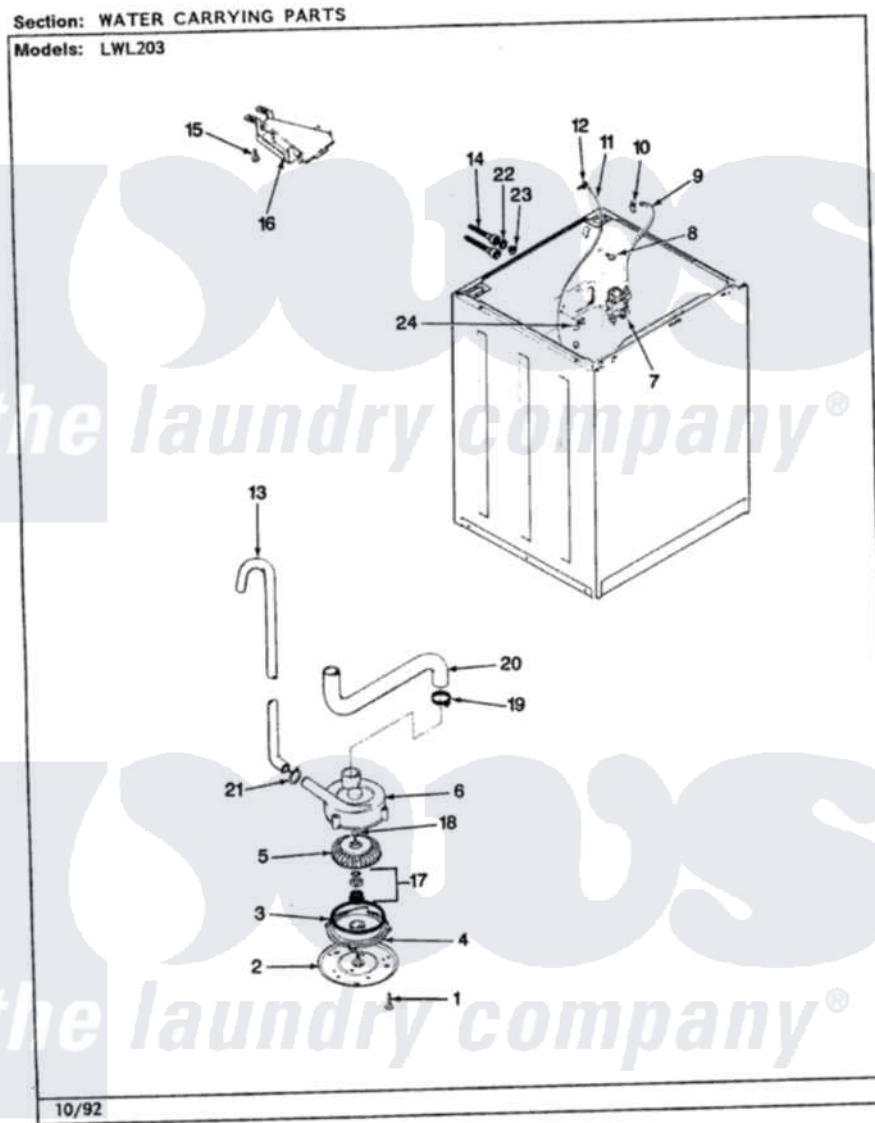

# Norge LWL203H 15 - WATER CARRYING (REV. K-P)

Norge Residential Norge LWL203H Washer Parts Parts Diagram 15 - WATER CARRYING (REV. K-P)

Click on the part number to view part

Item	Original Part Number	Replaced By	Status	Part Description
1	25-7405	<a href="#">3196164</a>		Screw
2	33-6035		Not Available	PLATE & PULLEY ASSY.
3	<a href="#">33-6032</a>			Gasket
4	<a href="#">35-2058</a>			Base, Pump
5	35-2057	<a href="#">35-6465</a>		Pump Assem
6	35-2056		Not Available	HOUSING, PUMP
"	35-2099	<a href="#">35-6465</a>		Pump Assem
7	35-2374	<a href="#">35-2374N</a>		Valve, Water
"	<a href="#">25-7220</a>			Clip, Cabinet Top
8	25-7867	<a href="#">596669</a>		Clamp, Manifold
9	35-2378	<a href="#">12002749</a>		Hose, Flume Kit
10	25-7867	<a href="#">596669</a>		Clamp, Manifold
11	35-2322	<a href="#">21001748</a>		Hose, Pressure Switch
"	35-2261		Not Available	PAD, PRESSURE SWITCH HOSE
12	<a href="#">33-6099</a>			Clamp
13	35-2896	<a href="#">211704</a>		Hose, Drain

14	33-7046	<a href="#">89503</a>	Hose-Inlet
"	35-0873	<a href="#">76313</a>	Hosefill
15	25-3092	<a href="#">90767</a>	Screw, 8A X 3/8 HeX Washer Head Tapping
16	35-2051	<a href="#">21001760</a>	Flume Assembly / Water Diverter
17	<a href="#">35-0707</a>		Seal, Seat And "O" Ring
18	25-7894	<a href="#">W10001180</a>	Screw
19	25-6069	Not Available	CORBIN CLAMP
"	25-6068	<a href="#">285655</a>	Clamp, Hose
20	35-3584	<a href="#">21001915</a>	Hose, Tub To Pump
"	<a href="#">35-2982</a>		Hose Tub To Pump
21	25-7080	<a href="#">285655</a>	Clamp, Hose
22	<a href="#">25-7048</a>		Washer
23	33-7313	<a href="#">33-4264N</a>	Strainer And Washer Kit
24	25-7796	<a href="#">596669</a>	Clamp, Manifold