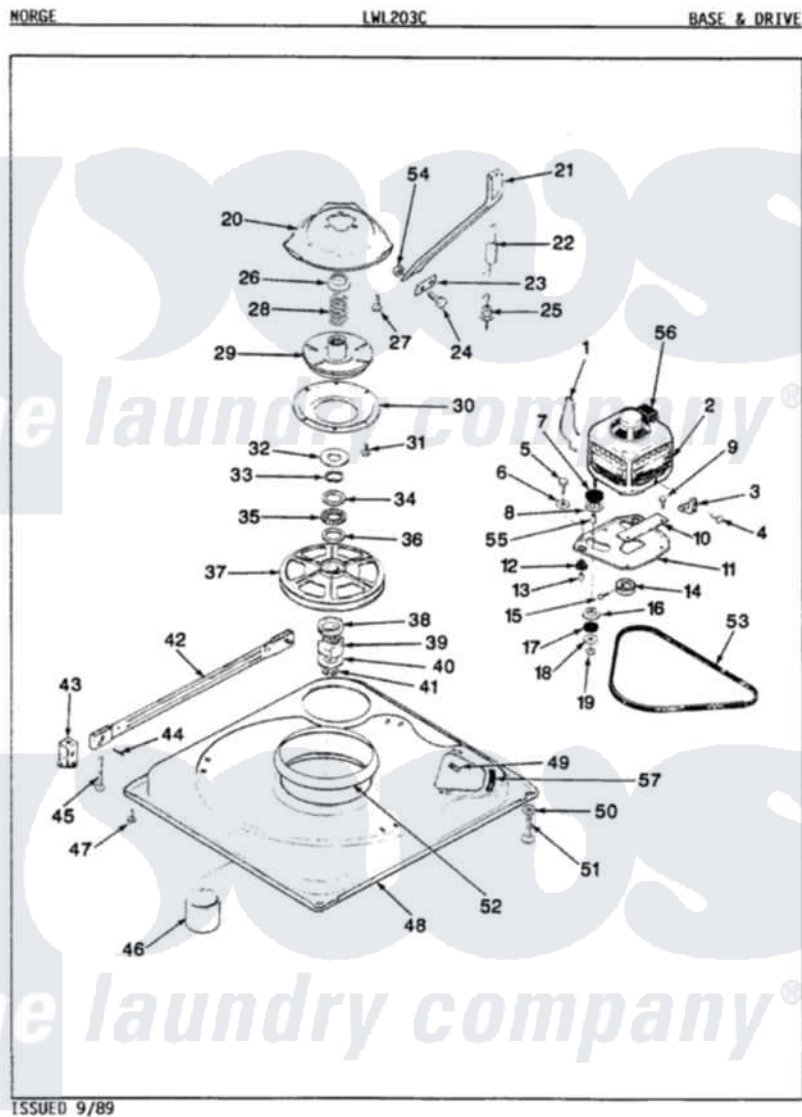

Norge LWL203HC 01 - BASE & DRIVE (ORIG. REV. A-D)

Norge Residential Norge LWL203HC Washer Parts Parts Diagram 01 - BASE & DRIVE (ORIG. REV. A-D)
 Click on the part number to view part

Item	Original Part Number	Replaced By	Status	Part Description
1	35-0235			Spring, Motor Pivot
2	35-2030		Not Available	MOTOR
"	LA-2002		Not Available	MOTOR KIT
3	33-9945			Slide, Foot
4	25-7418	33001178		Back, Tumbler
5	25-7833	21001977		Screw
6	25-7834			Washer, Motor/Base Screw
7	33-9946			Isolator, Motor
8	33-9944	35-3570		Washer, Motor Pivot
9	25-3083	212951		Screw, No.6-32 X 1/4 Inch
10	33-9947		Not Available	DBL.PIVOT SLIDE
11	35-2810	21001783		Plate And Screw Assembly
"	35-2021	21001783		Plate And Screw Assembly
12	33-9941	35-3646		Isolator, Motor Plate
13	25-7831			Spacer, Mounting
14	35-2124	W10143344		Pulley