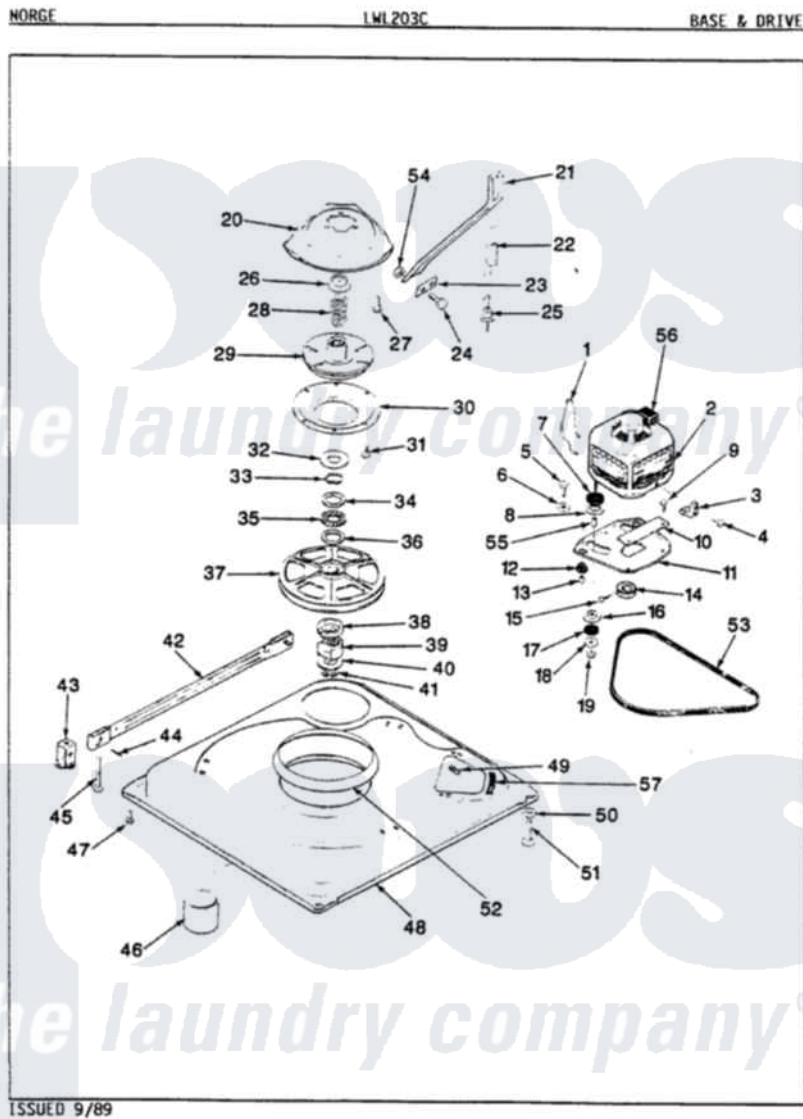

Norge LWL203HC 02 - BASE & DRIVE (REV. E-H)

Norge Residential Norge LWL203HC Washer Parts Parts Diagram 02 - BASE & DRIVE (REV. E-H)
 Click on the part number to view part

Item	Original Part Number	Replaced By	Status	Part Description
1	35-0235			Spring, Motor Pivot
2	LA-2002		Not Available	MOTOR KIT
"	35-2030		Not Available	MOTOR
3	33-9945			Slide, Foot
4	25-7418	33001178		Back, Tumbler
5	25-7833	21001977		Screw
6	25-7834			Washer, Motor/Base Screw
7	33-9946			Isolator, Motor
8	33-9944	35-3570		Washer, Motor Pivot
9	25-3083	212951		Screw, No.6-32 X 1/4 Inch
10	33-9947		Not Available	DBL.PIVOT SLIDE
11	35-2810	21001783		Plate And Screw Assembly
12	33-9941	35-3646		Isolator, Motor Plate
13	25-7831			Spacer, Mounting
14	35-2124	W10143344		Pulley
15	25-7117			Set Screw