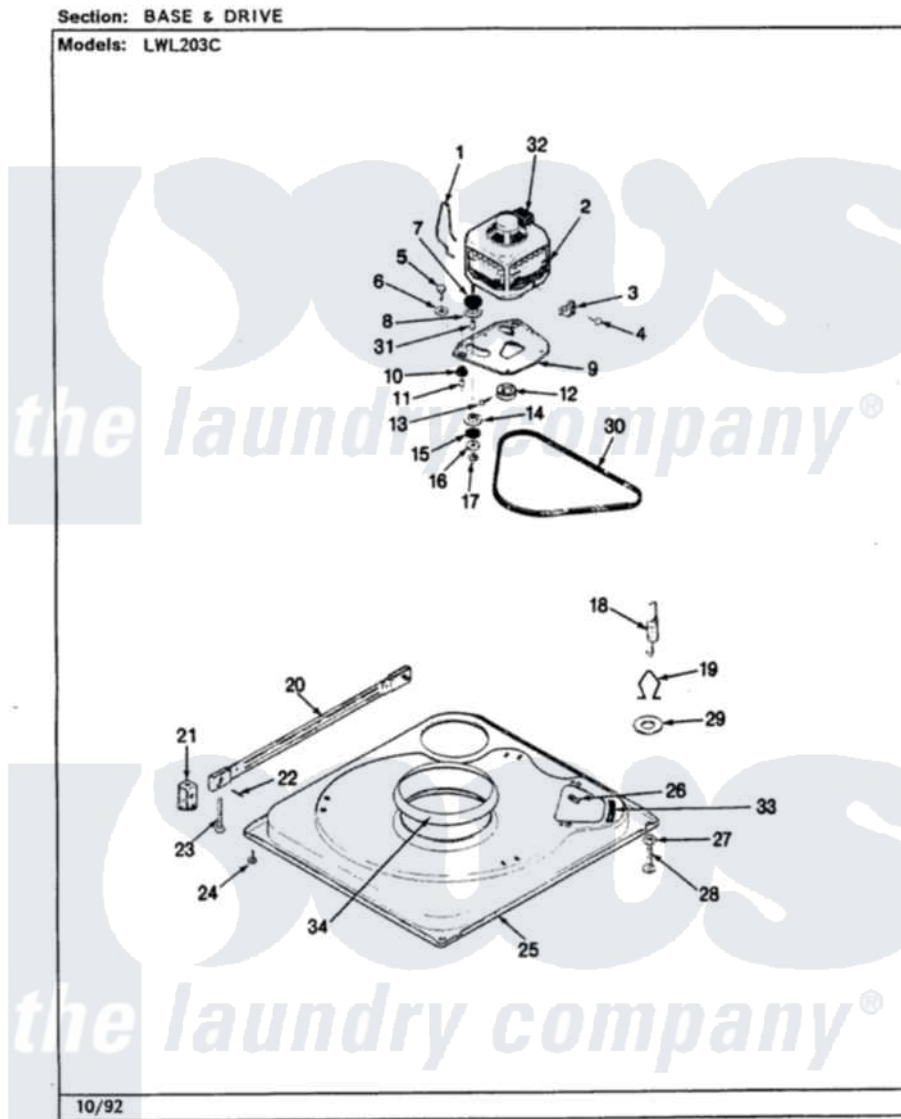

Norge LWL203HC 03 - BASE & DRIVE (REV. J-N)

Norge Residential Norge LWL203HC Washer Parts Parts Diagram 03 - BASE & DRIVE (REV. J-N)
Click on the part number to view part

Item	Original Part Number	Replaced By	Status	Part Description
1	35-0235			Spring, Motor Pivot
2	LA-2002		Not Available	MOTOR KIT
"	35-2030		Not Available	MOTOR
3	33-9945			Slide, Foot
4	25-7418	33001178		Back, Tumbler
5	25-7833	21001977		Screw
6	25-7834			Washer, Motor/Base Screw
7	33-9946			Isolator, Motor
8	33-9944	35-3570		Washer, Motor Pivot
9	35-2810	21001783		Plate And Screw Assembly
10	33-9941	35-3646		Isolator, Motor Plate
11	25-7831			Spacer, Mounting
12	35-2124	W10143344		Pulley
13	25-7117			Set Screw
14	33-9943	35-3571		Slide, Motor Pivot
15	33-9967			Washer, Motor Isolator

16	25-7047		Washer, Flat
17	25-7325	Y707702	Locknut
18	35-2681		Not Available SPRING, SUSPENSION
19	35-2976		Not Available HOOK, SUSPENSION SPRING
20	35-2049	21001881	Bar, Stabilizer
21	35-2046		Bracket, Stabilizer
22	35-2052		Pin, Stabilizer
23	35-2050	22004469	Leg And Foot Self Stabalizing
24	25-7828	489483	Screw 10-32 X 1/2
"	35-2039		Not Available PAD, FOOT
25	35-2984		Not Available BASE
26	25-7838	25-7845	Speednut, Motor
27	25-7915		Hex Nut
28	35-0772	25001119	Foot And Pad Assembly
"	35-0837	25001119	Foot And Pad Assembly
29	Y25-7951		Washer, Suspension Hook
30	35-2320	21352320	Belt, Drive
31	25-7830		Spacer
32	33-9765		Switch, Motor
33	35-2065		Pad, Motor Plate
34	35-2357	21002026	Snubber