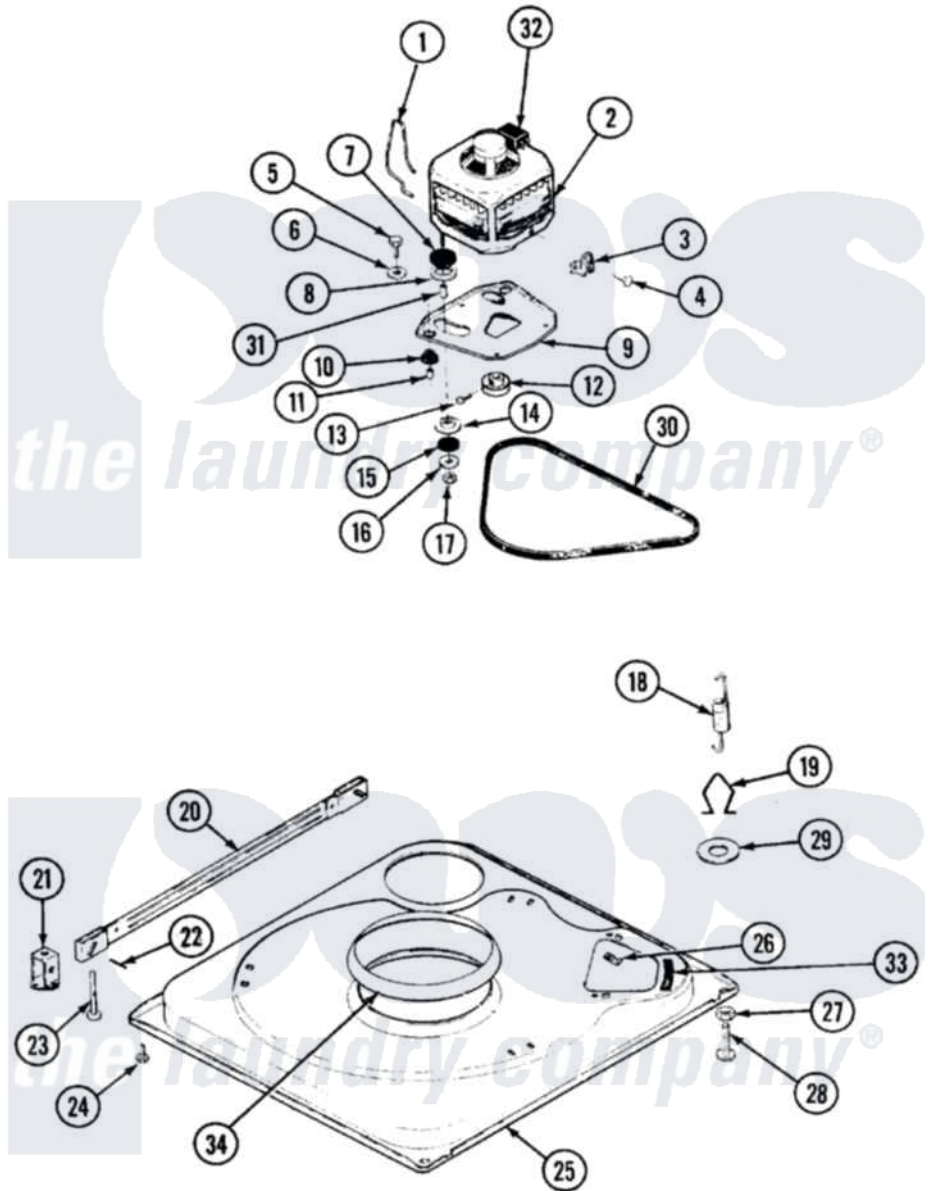

Norge LWL203HC 04 - BASE (REV. P)

Norge Residential Norge LWL203HC Washer Parts Parts Diagram 04 - BASE (REV. P)
 Click on the part number to view part

Item	Original Part Number	Replaced By	Status	Part Description
1	35-0235			Spring, Motor Pivot
2	LA-2002		Not Available	MOTOR KIT
"	35-2030		Not Available	MOTOR
3	33-9945			Slide, Foot
4	25-7418	33001178		Back, Tumbler
5	25-7833	21001977		Screw
6	25-7834			Washer, Motor/Base Screw
7	33-9946			Isolator, Motor
8	33-9944	35-3570		Washer, Motor Pivot
9	35-2810	21001783		Plate And Screw Assembly
10	33-9941	35-3646		Isolator, Motor Plate
11	25-7831			Spacer, Mounting
12	35-2124	W10143344		Pulley
13	25-7117			Set Screw
14	33-9943	35-3571		Slide, Motor Pivot
15	33-9967			Washer, Motor Isolator

16	25-7047		Washer, Flat
17	25-7325	Y707702	Locknut
18	35-3658		Spring, Suspension
19	35-2976	Not Available	HOOK, SUSPENSION SPRING
20	35-2049	21001881	Bar, Stabilizer
21	35-2046		Bracket, Stabilizer
22	35-2052		Pin, Stabilizer
23	35-2050	22004469	Leg And Foot Self Stabalizing
24	25-7828	489483	Screw 10-32 X 1/2
"	35-2039	Not Available	PAD, FOOT
25	35-2984	Not Available	BASE
26	25-7838	25-7845	Speednut, Motor
27	25-7915		Hex Nut
28	35-0772	25001119	Foot And Pad Assembly
"	35-0837	25001119	Foot And Pad Assembly
29	Y25-7951		Washer, Suspension Hook
30	35-2320	21352320	Belt, Drive
31	25-7830		Spacer
32	33-9765		Switch, Motor
33	35-2065		Pad, Motor Plate
34	35-2357	21002026	Snubber