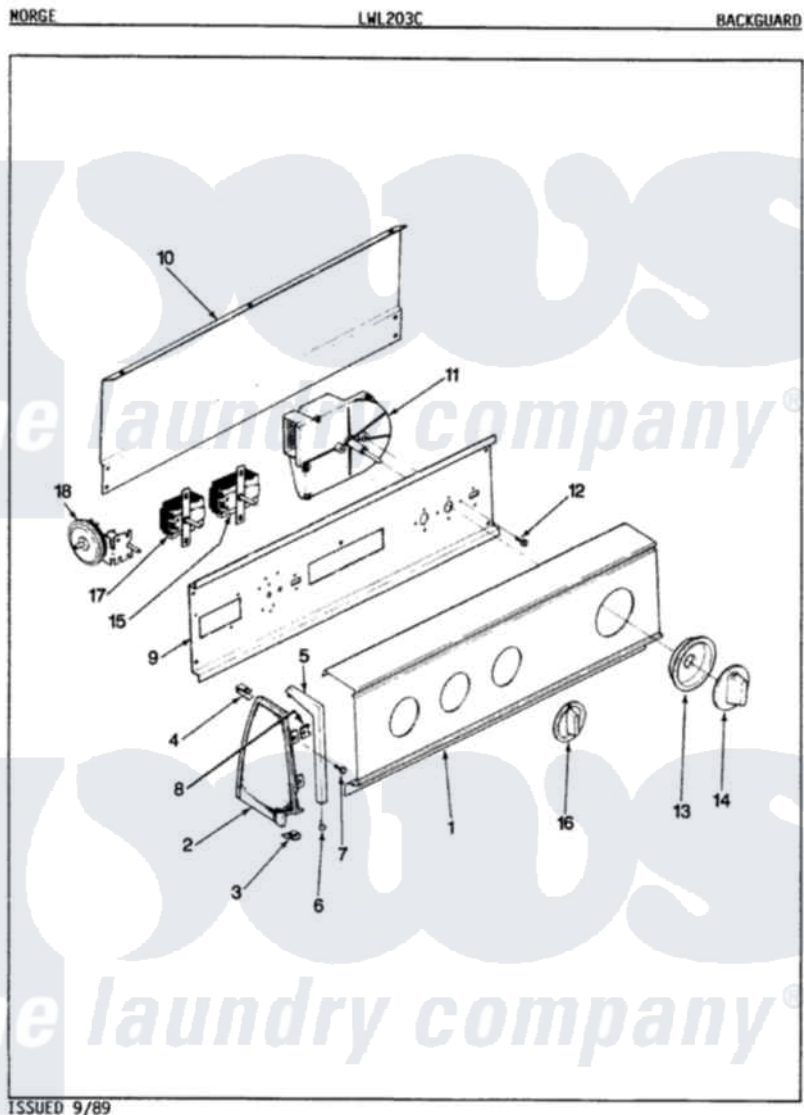

Norge LWL203HC 05 - CONTROL PANEL (ORIG. REV. A-D)

Norge Residential Norge LWL203HC Washer Parts Parts Diagram 05 - CONTROL PANEL (ORIG. REV. A-D)
 Click on the part number to view part

Item	Original Part Number	Replaced By	Status	Part Description
1	25-7702			Speedclip, End Cap To Control Panel
"	35-2178		Not Available	CONTROL PANEL
"	25-7649	910187		Screw
2	35-2487	21001451		Cap- End
"	35-2488	21001452		Cap- End
"	53-0264			RH Endcap
"	53-0265			LH Endcap
3	25-7697	25-2219		Screw
"	34-9487		Not Available	PLATE, REINFORCEMENT
"	25-7851			Speedclip, End Cap To Top
4	25-7435	33002917		Screw, No.10-16
"	25-7852			Speedclip, Rr Shld To End Cap
5	53-0277		Not Available	TRIM, END CAP (RT)
"	53-0278		Not Available	TRIM, END CAP (LT)
6	25-7760			Screw

7	25-3092	90767		Screw, 8A X 3/8 HeX Washer Head Tapping
8	25-7702			Speedclip, End Cap To Control Panel
9	53-0365	53-1676		Shield, Control
"	53-1676			Shield, Control
10	25-7853	25-7933		Ring, Retaining
"	25-3457			Screw, Sems
"	25-3092	90767		Screw, 8A X 3/8 HeX Washer Head Tapping
"	35-2688	21001460		Shield, Rear
"	53-0268	21001460		Shield, Rear
11	35-2211		Not Available	TIMER
12	25-0205	216412		Screw, Bracket To Timer
13	35-2255	21001497		Skirt Ri
14	35-2188	12500058		Knob Ski
15	25-3092	90767		Screw, 8A X 3/8 HeX Washer Head Tapping
"	35-0114		Not Available	TEMP SWITCH
16	35-2186		Not Available	KNOB, SELECTOR
17	25-3092	90767		Screw, 8A X 3/8 HeX Washer Head Tapping
"	35-2193		Not Available	SWITCH, ROTARY SPEED
18	25-3092	90767		Screw, 8A X 3/8 HeX Washer Head Tapping
"	35-2145	21001554		Switch, Water Level
"	33-8304		Not Available	MANUAL, USE & CARE