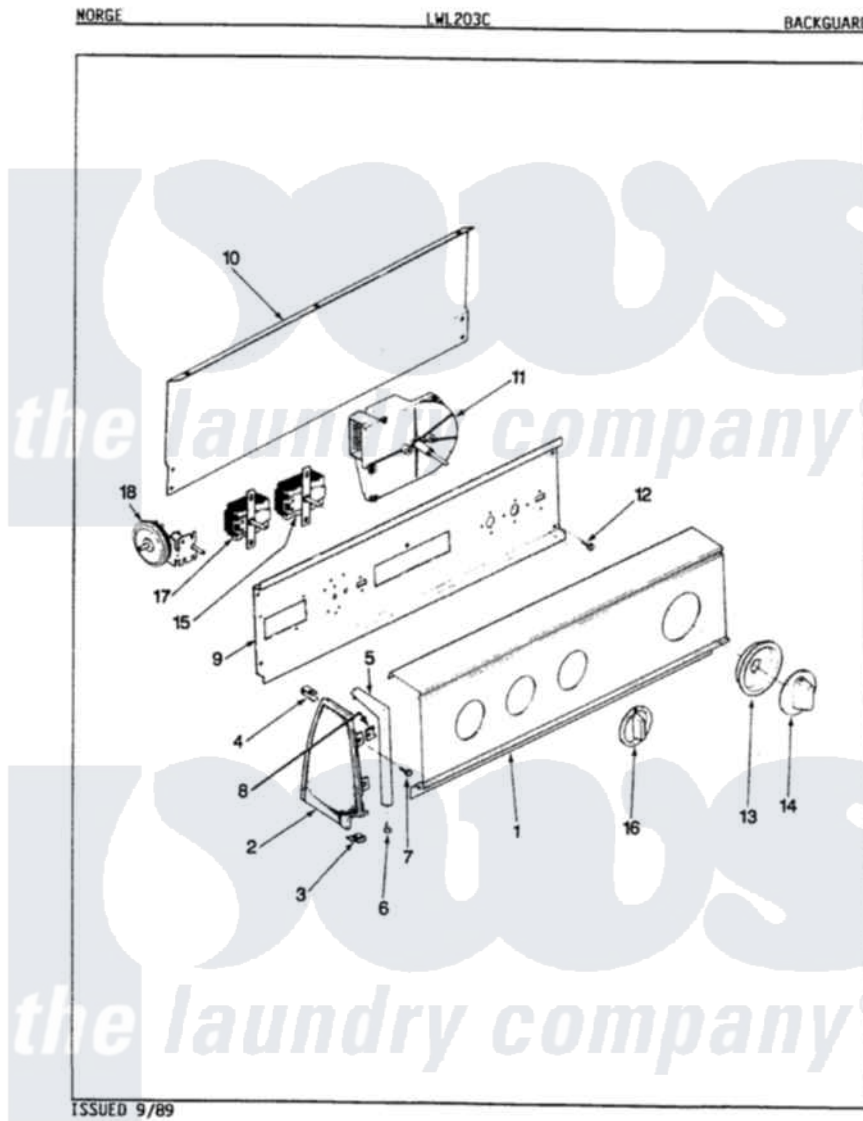

Norge LWL203HC 06 - CONTROL PANEL (REV. E-H)

Norge Residential Norge LWL203HC Washer Parts Parts Diagram 06 - CONTROL PANEL (REV. E-H)
 Click on the part number to view part

Item	Original Part Number	Replaced By	Status	Part Description
1	25-7649	910187		Screw
"	25-7702			Speedclip, End Cap To Control Panel
"	35-2178		Not Available	CONTROL PANEL
2	35-2488	21001452		Cap- End
"	35-2487	21001451		Cap- End
3	25-7697	25-2219		Screw
"	25-7851			Speedclip, End Cap To Top
"	34-9487		Not Available	PLATE, REINFORCEMENT
4	25-7435	33002917		Screw, No.10-16
5	53-0277		Not Available	TRIM, END CAP (RT)
"	53-0278		Not Available	TRIM, END CAP (LT)
6	25-7760			Screw
7	25-3092	90767		Screw, 8A X 3/8 HeX Washer Head Tapping
8	25-7702			Speedclip, End Cap To Control Panel

9	53-1676		Shield, Control
10	25-3092	90767	Screw, 8A X 3/8 HeX Washer Head Tapping
"	25-3457		Screw, Sems
"	25-7853	25-7933	Ring, Retaining
"	35-2688	21001460	Shield, Rear
11	35-2211	Not Available	TIMER
12	25-0205	216412	Screw, Bracket To Timer
13	35-2255	21001497	Skirt Ri
14	35-2188	12500058	Knob Ski
15	35-0114	Not Available	TEMP SWITCH
"	25-3092	90767	Screw, 8A X 3/8 HeX Washer Head Tapping
16	35-2186	Not Available	KNOB, SELECTOR
17	35-2193	Not Available	SWITCH, ROTARY SPEED
"	25-3092	90767	Screw, 8A X 3/8 HeX Washer Head Tapping
18	35-2145	21001554	Switch, Water Level
"	25-3092	90767	Screw, 8A X 3/8 HeX Washer Head Tapping
19	33-8304	Not Available	MANUAL, USE & CARE