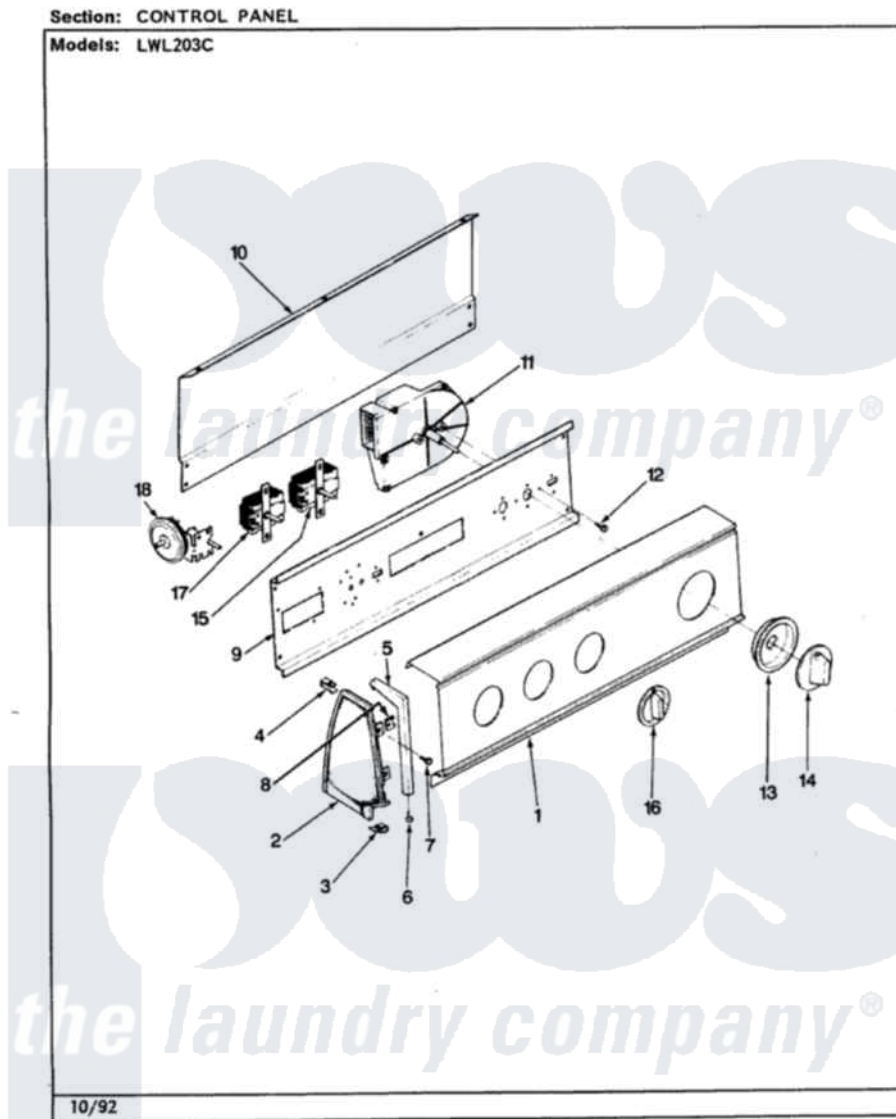

# Norge LWL203HC 07 - CONTROL PANEL (REV. J-N)

Norge [Residential Norge LWL203HC Washer Parts](#) Parts Diagram 07 - CONTROL PANEL (REV. J-N)  
Click on the part number to view part

Item	Original Part Number	Replaced By	Status	Part Description
1	<a href="#">25-7793</a>			Screw
"	35-2178		Not Available	CONTROL PANEL
"	<a href="#">25-7702</a>			Speedclip, End Cap To Control Panel
"	35-3077		Not Available	CONTROL PANEL
2	35-2487	<a href="#">21001451</a>		Cap- End
"	35-2488	<a href="#">21001452</a>		Cap- End
3	<a href="#">25-7851</a>			Speedclip, End Cap To Top
"	25-7697	<a href="#">25-2219</a>		Screw
"	34-9487		Not Available	PLATE, REINFORCEMENT
4	<a href="#">25-7852</a>			Speedclip, Rr Shld To End Cap
"	25-7435	<a href="#">33002917</a>		Screw, No.10-16
5	53-0277		Not Available	TRIM, END CAP (RT)
"	53-0278		Not Available	TRIM, END CAP (LT)
6	<a href="#">25-7760</a>			Screw
7	25-3002	<a href="#">00767</a>		Screw, 8A X 3/8 HeX Washer

7	25-3092	<a href="#">90767</a>		Head Tapping
8	<a href="#">25-7702</a>			Speedclip, End Cap To Control Panel
9	<a href="#">53-1676</a>			Shield, Control
10	<a href="#">25-3457</a>			Screw, Sems
"	25-3092	<a href="#">90767</a>		Screw, 8A X 3/8 HeX Washer Head Tapping
"	25-7853	<a href="#">25-7933</a>		Ring, Retaining
"	35-2688	<a href="#">21001460</a>		Shield, Rear
11	35-2211		Not Available	TIMER
12	25-0205	<a href="#">216412</a>		Screw, Bracket To Timer
13	35-2255	<a href="#">21001497</a>		Skirt Ri
14	35-2188	<a href="#">12500058</a>		Knob Ski
15	25-3092	<a href="#">90767</a>		Screw, 8A X 3/8 HeX Washer Head Tapping
"	35-0114		Not Available	TEMP SWITCH
16	35-2186		Not Available	KNOB, SELECTOR
17	35-2193		Not Available	SWITCH, ROTARY SPEED
"	25-3092	<a href="#">90767</a>		Screw, 8A X 3/8 HeX Washer Head Tapping
18	35-2145	<a href="#">21001554</a>		Switch, Water Level
"	25-3092	<a href="#">90767</a>		Screw, 8A X 3/8 HeX Washer Head Tapping
"	35-3079		Not Available	MANUAL, USE & CARE
"	35-3283	<a href="#">21001554</a>		Switch, Water Level