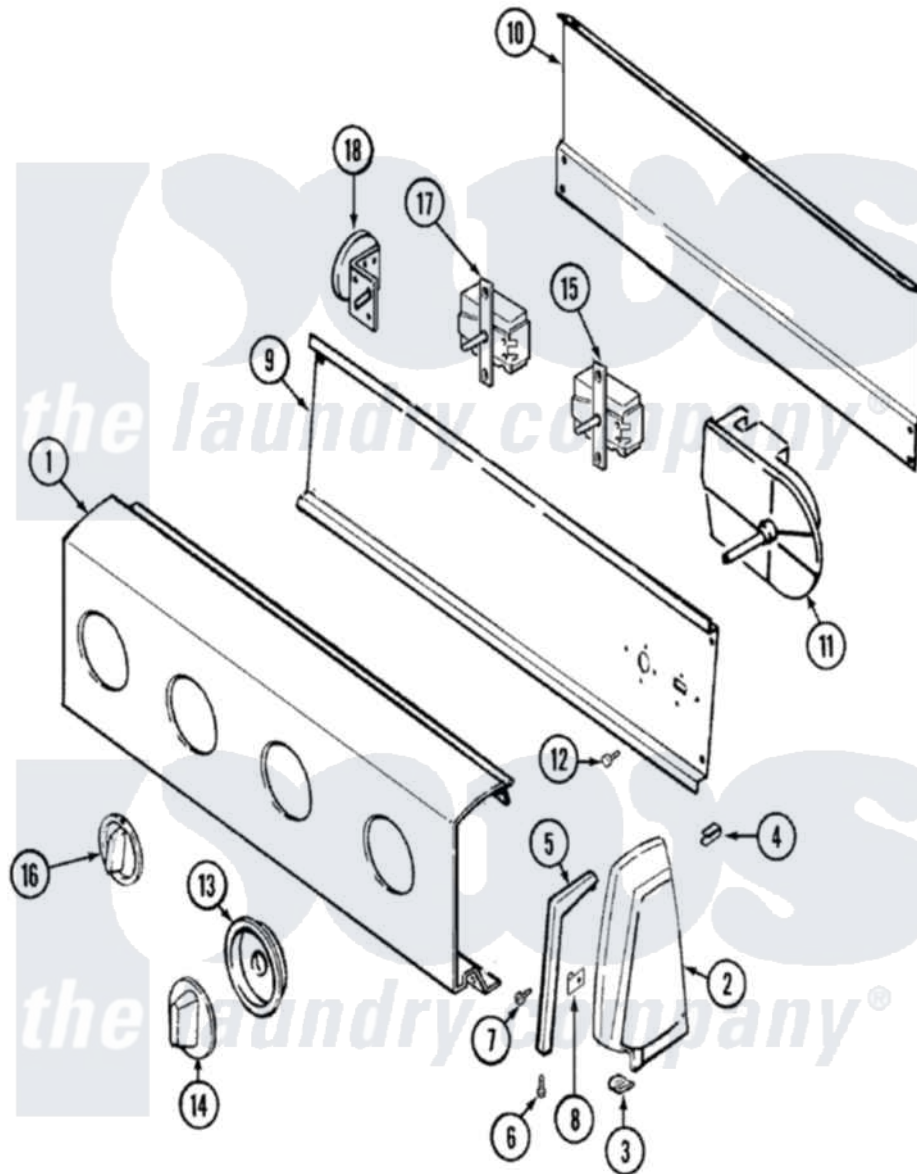

Norge LWL203HC 08 - CONTROL PANEL (REV. P)

Norge [Residential Norge LWL203HC Washer Parts](#) Parts Diagram 08 - CONTROL PANEL (REV. P)
 Click on the part number to view part

Item	Original Part Number	Replaced By	Status	Part Description
1	25-7702			Speedclip, End Cap To Control Panel
"	25-7793			Screw
"	35-3077		Not Available	CONTROL PANEL
2	35-2488	21001452		Cap- End
"	35-2487	21001451		Cap- End
3	34-9487		Not Available	PLATE, REINFORCEMENT
"	25-7697	25-2219		Screw
"	25-7851			Speedclip, End Cap To Top
4	25-7435	33002917		Screw, No.10-16
"	25-7852			Speedclip, Rr Shld To End Cap
5	53-0278		Not Available	TRIM, END CAP (LT)
"	53-0277		Not Available	TRIM, END CAP (RT)
6	25-7760			Screw
7	25-3092	90767		Screw, 8A X 3/8 HeX Washer Head Tapping

8	25-7702		Speedclip, End Cap To Control Panel
9	53-1676		Shield, Control
10	25-7853	25-7933	Ring, Retaining
"	35-2688	21001460	Shield, Rear
"	25-3092	90767	Screw, 8A X 3/8 HeX Washer Head Tapping
"	25-3457		Screw, Sems
11	35-2211	Not Available	TIMER
12	25-0205	216412	Screw, Bracket To Timer
13	35-2255	21001497	Skirt Ri
14	35-2188	12500058	Knob Ski
15	35-0114	Not Available	TEMP SWITCH
"	25-3092	90767	Screw, 8A X 3/8 HeX Washer Head Tapping
16	35-2186	Not Available	KNOB, SELECTOR
17	25-3092	90767	Screw, 8A X 3/8 HeX Washer Head Tapping
"	35-2193	Not Available	SWITCH, ROTARY SPEED
18	35-3283	21001554	Switch, Water Level
"	25-3092	90767	Screw, 8A X 3/8 HeX Washer Head Tapping
19	35-3079	Not Available	MANUAL, USE & CARE