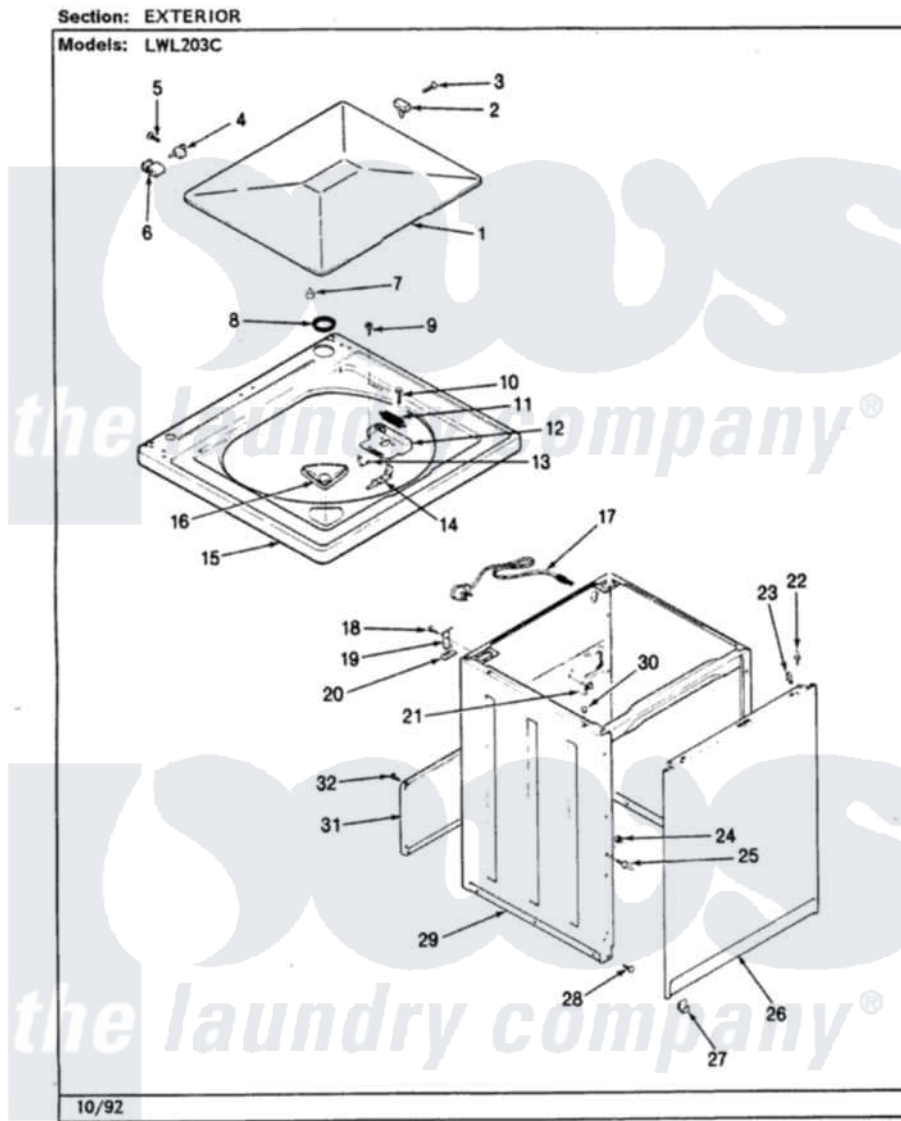

Norge LWL203HC 09 - EXTERIOR (REV. J-N)

Norge Residential Norge LWL203HC Washer Parts Parts Diagram 09 - EXTERIOR (REV. J-N)
Click on the part number to view part

Item	Original Part Number	Replaced By	Status	Part Description
1	35-2342-25		Not Available	DOOR (HARV. WHEAT)
"	35-3078-25		Not Available	CLOTHES DOOR
2	25-7436			Nylite Washer
"	43-0057			Actuator, Door Switch
3	25-7438			Screw
4	25-7086	Y0308025		Washer, Stainless Steel
"	35-2045			Pin, Hinge
5	25-7893			Screw
6	35-2044			Hinge, Lid
7	35-0581			Bumper, Door
8	35-2063			Bushing, Insulator
9	25-7463	7101P012-60		Screw
10	25-7437	40040701		Screw, Tapping No.6b-20
11	35-2814	12001187		Kit, Lid Switch Assembly
12	35-2795	12001187		Kit, Lid Switch Assembly
13	25-7878			Clip

14	35-2805	12001187		Kit, Lid Switch Assembly
15	35-2739-25		Not Available	TOP, CABINET (HARV.WT)
16	33-9906	21001167		Dispenser, Bleach
17	35-0680		Not Available	CORD, POWER
18	25-7893			Screw
19	33-7450	35-2846		Hinge, Cabinet Top
20	33-0930			Pad, Top Hinge
21	33-6099			Clamp
22	53-0643			Pin, Locator
23	25-7220			Clip, Cabinet Top
24	25-0224	3400029		Nut, Adapter Plate
25	53-0643			Pin, Locator
26	35-2084-25		Not Available	PANEL, FRONT
27	53-0120			Clip, Front Panel
28	33-2653			Bumper, Cabinet
29	35-2106-25		Not Available	CABINET ASSY. (HW)
30	33-2653			Bumper, Cabinet
31	35-2108	21001871		Cabinet
32	25-7733	681414		Screw, 10AB X 1/2