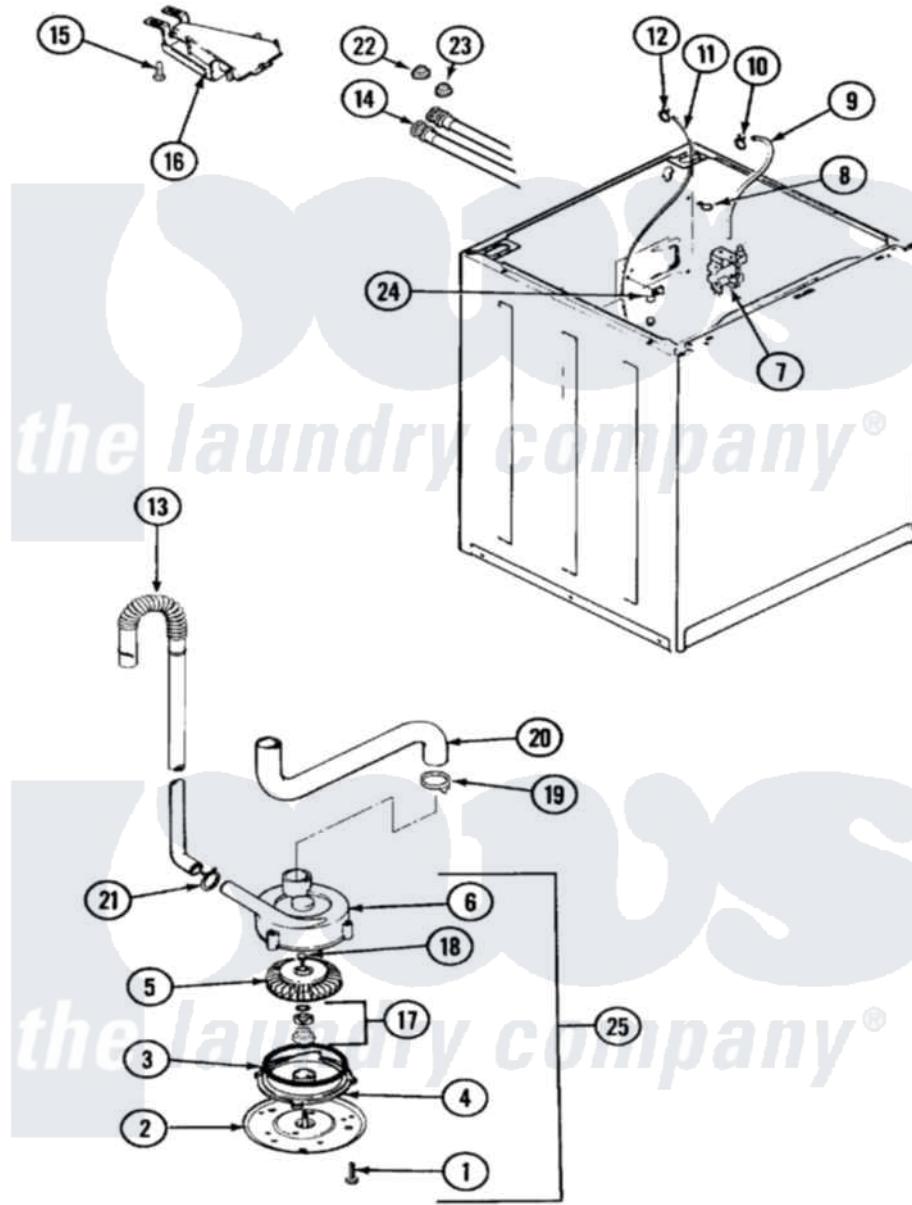

Norge LWL203HC 10 - MOTOR & PUMP (REV. P)

Norge [Residential Norge LWL203HC Washer Parts](#) Parts Diagram 10 - MOTOR & PUMP (REV. P)
 Click on the part number to view part

Item	Original Part Number	Replaced By	Status	Part Description
1	25-7405	3196164		Screw
2	33-6035		Not Available	PLATE & PULLEY ASSY.
3	33-6032			Gasket
4	35-2058			Base, Pump
5	35-2057	35-6465		Pump Assem
6	35-2056		Not Available	HOUSING, PUMP
7	25-7220			Clip, Cabinet Top
"	35-2374	35-2374N		Valve, Water
8	25-7867	596669		Clamp, Manifold
9	35-2378	12002749		Hose, Flume Kit
10	25-7867	596669		Clamp, Manifold
11	35-2322	21001748		Hose, Pressure Switch
"	35-2261		Not Available	PAD, PRESSURE SWITCH HOSE
12	33-6099			Clamp
13	33-9537	22003814		Retainer, Drain Hose
"	35-2896	211704		Hose, Drain

14	33-7046	89503	Hose-Inlet
"	35-0873	76313	Hosefill
15	25-3092	90767	Screw, 8A X 3/8 HeX Washer Head Tapping
16	35-2051	21001760	Flume Assembly / Water Diverter
17	35-0707		Seal, Seat And "O" Ring
18	25-7894	W10001180	Screw
19	25-6068	285655	Clamp, Hose
20	35-3584	21001915	Hose, Tub To Pump
21	25-7080	285655	Clamp, Hose
22	25-7048		Washer
23	33-7313	33-4264N	Strainer And Washer Kit
24	25-7796	596669	Clamp, Manifold
25	35-2099	35-6465	Pump Assem
"	35-2344		Restrictor, Flow