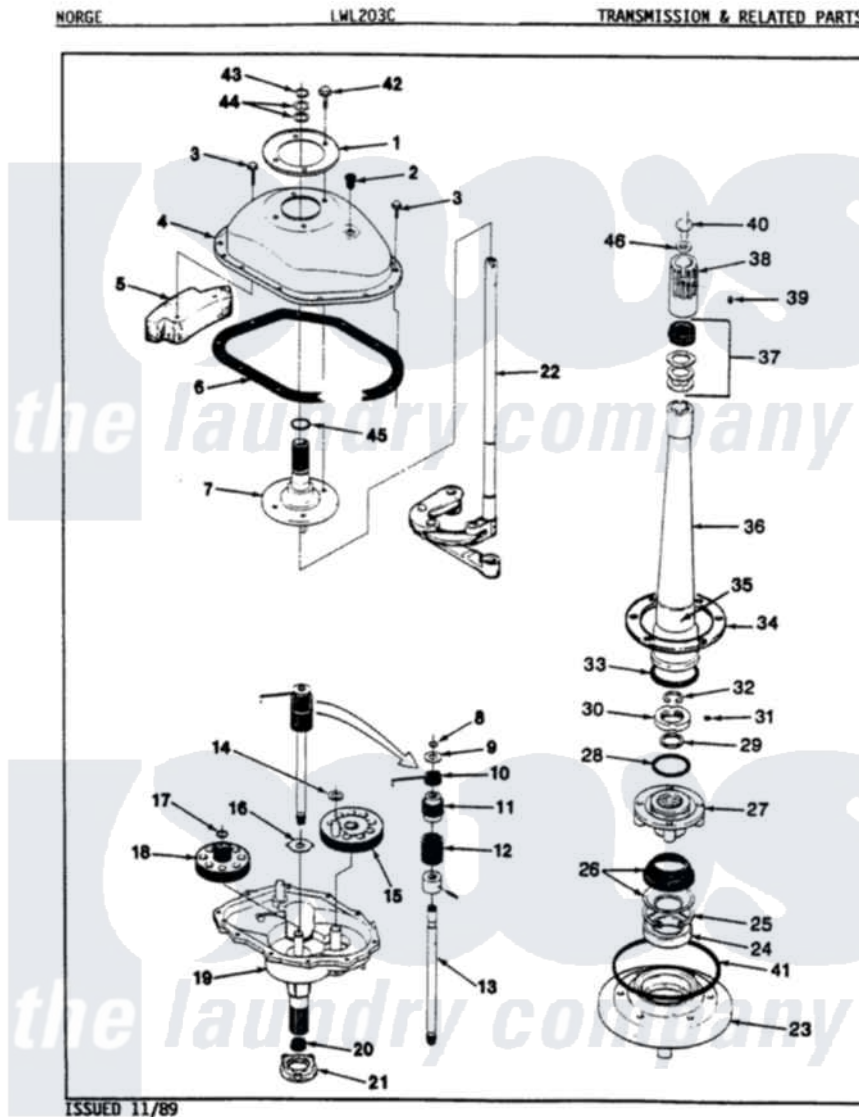

Norge LWL203HC 13 - TRANSMISSION (REV. E-H)

Norge Residential Norge LWL203HC Washer Parts Parts Diagram 13 - TRANSMISSION (REV. E-H)
 Click on the part number to view part

Item	Original Part Number	Replaced By	Status	Part Description
1	33-9893	33-7187		Covr Reinforcmt
2	35-2621			Plug, Oil Fill
"	33-9373		Not Available	OIL FILL PLUG
3	25-7916			Bolt
4	33-4286N			Transmission Cover Kit
"	35-2620		Not Available	COVER, TRANSMISSION
5	35-2130		Not Available	COUNTER WEIGHT
"	35-2642			Counterweight
6	35-1030		Not Available	GASKET, TRANSMISSION HOUSING
7	35-2654			Drive Tube Assembly
"	33-8763	33-4286N		Transmission Cover Kit
8	25-7847			Ring, Retaining
9	25-7416		Not Available	WASHER, FLAT
10	33-6114	33-6463		Spring
11	35-2001			Pinion, Drive
12	33-3195		Not Available	SPRING