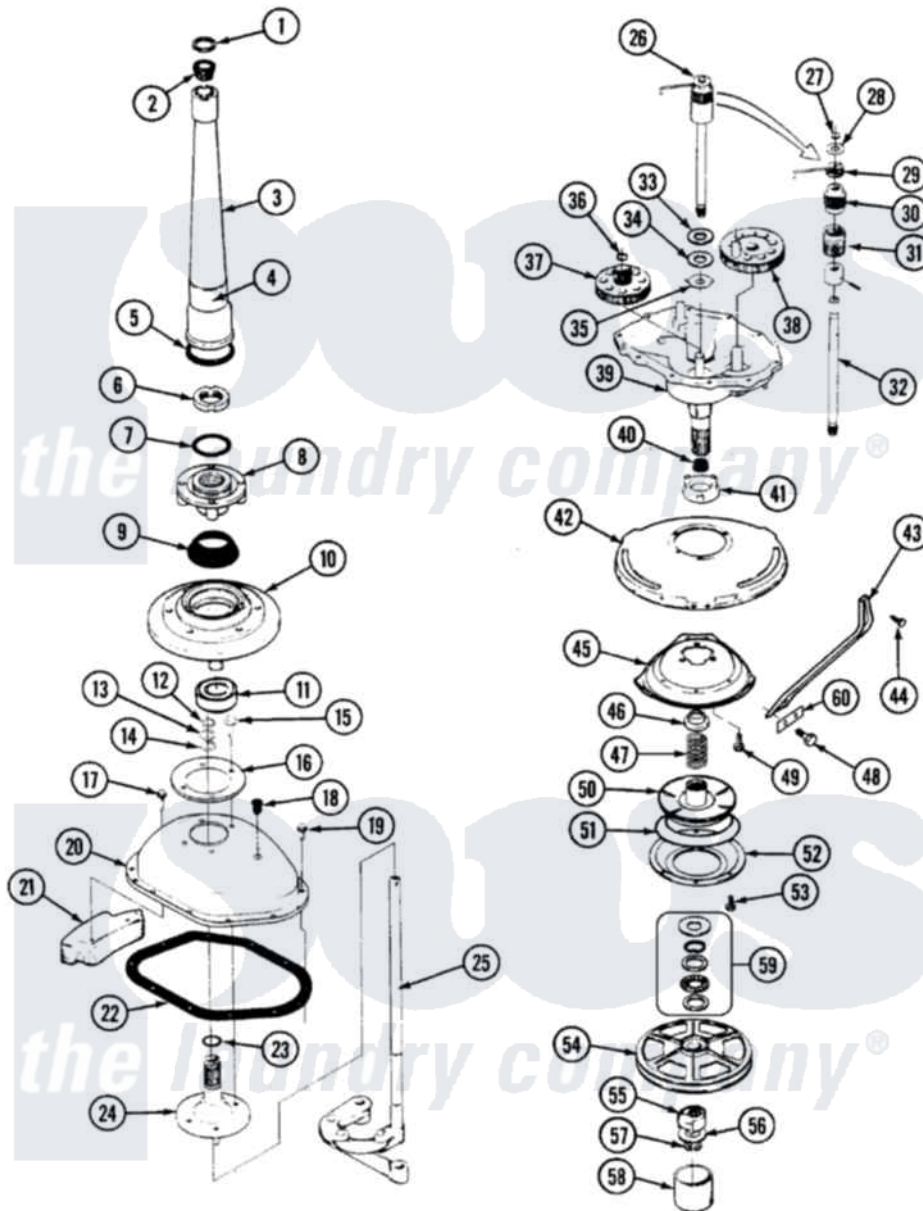

Norge LWL203HC 14 - TRANSMISSION (REV. P)

Norge [Residential Norge LWL203HC Washer Parts](#) Parts Diagram 14 - TRANSMISSION (REV. P)
 Click on the part number to view part

Item	Original Part Number	Replaced By	Status	Part Description
1	25-7941			"O" Ring, Agr Drive Shaft
2	35-2835	21001066		Bearing, Centerpost
3	35-2792	21001401		Center Pos
4	35-2983		Not Available	CENTERPOST ASSY.
"	35-3214	33-6790		Bearing, Agitator
5	35-2906			Seal, Centerpost Bottom
6	35-2791			Nut, Spin Tube
7	25-7938			"O" Ring, Basket Drive Hub
8	35-3647	W10219156		Tub Seal
9	35-2974			Tub Seal/Hub Assembly
10	35-2716	12001561		Bearing And Seal Housing Assembly
11	35-2205			Bearing, Spin
"	35-2972	12001561		Bearing And Seal Housing Assembly
12	25-7949		Not Available	RING, RETAINING (AG. SHAFT)