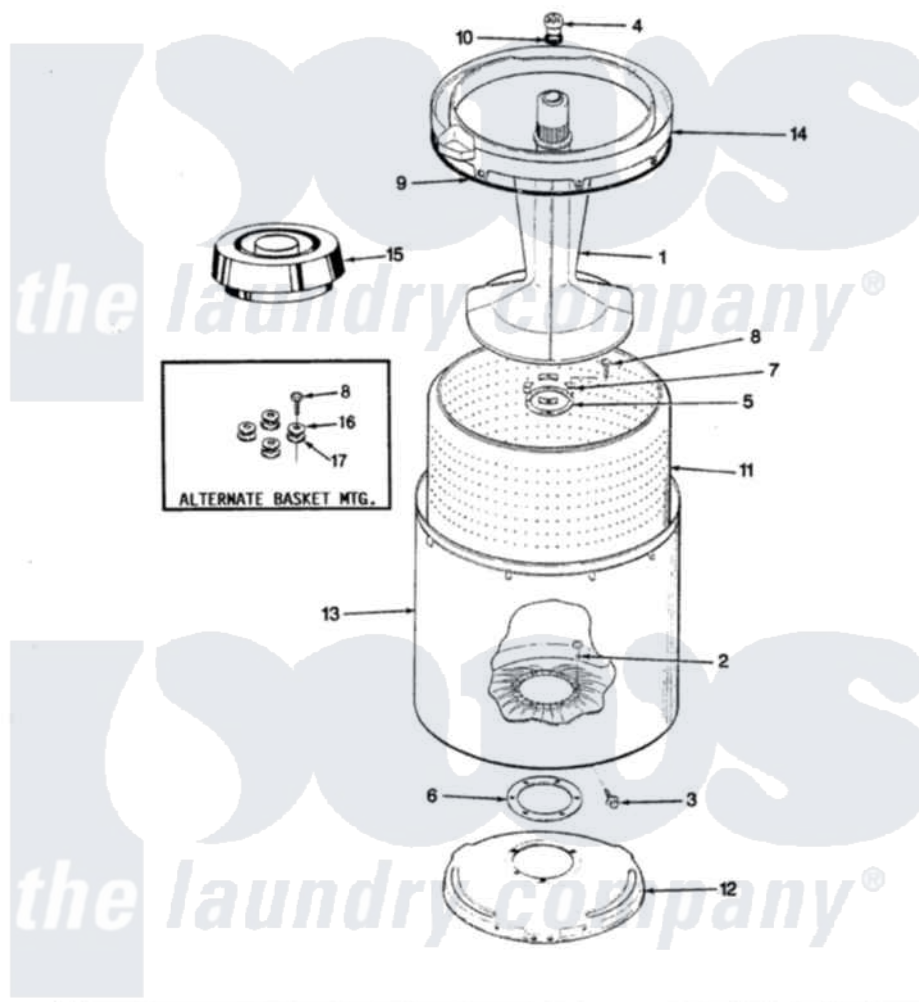

Norge LWL203HC 15 - TUB (ORIG. REV. A-D)

SECTION: TUB
MODEL: LWL203C

Issue Date: 6/90

Norge [Residential Norge LWL203HC Washer Parts](#) Parts Diagram 15 - TUB (ORIG. REV. A-D)
Click on the part number to view part

Item	Original Part Number	Replaced By	Status	Part Description
1	35-2371	33-4352		Agitator
2	35-2062	21001063		Screw, Shoulder
3	25-7914	22002933		Screw
4	33-6241			Cap
5	33-8959			Gasket
6	35-2061			Gasket, Tub To Housing
7	35-8799		Not Available	REINFORCEMENT PLATE
8	25-7783	4356852		Screw
9	35-2328			Seal, Tub Top
10	25-7330			Rubber Washer
11	35-2381		Not Available	BASKET ASSY-WHITE
12	35-2023			Tub Support
"	35-2529		Not Available	TUB SUPPORT
13	35-2038			Tub
"	35-2262		Not Available	SHIELD, TUB TOP
14	35-2034		Not Available	TOP, TUB

15 33-9827

[35-2550](#)

Dispenser, Rinse

16 25-7921

Not Available

STEEL WASHER

17 [25-7922](#)

Cork Washer