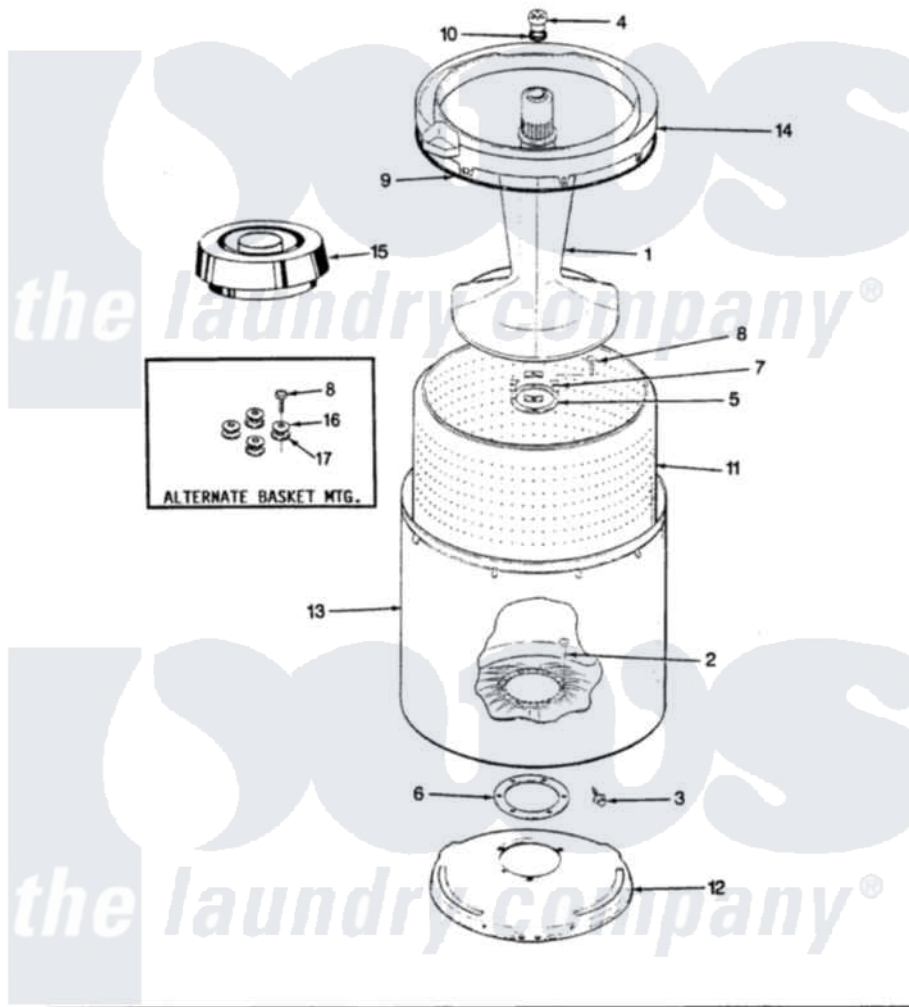

Norge LWL203HC 16 - TUB (REV. E-H)

SECTION: TUB
MODEL: LWL203C

Issue Date: 6/90

Norge [Residential Norge LWL203HC Washer Parts](#) Parts Diagram 16 - TUB (REV. E-H)
Click on the part number to view part

Item	Original Part Number	Replaced By	Status	Part Description
1	35-2371	33-4352		Agitator
2	35-2062	21001063		Screw, Shoulder
3	25-7914	22002933		Screw
4	33-6241			Cap
5	35-2060			Seal, Tub To Housing
6	35-2061			Gasket, Tub To Housing
7	35-8799		Not Available	REINFORCEMENT PLATE
8	25-7783	4356852		Screw
9	35-2328			Seal, Tub Top
10	25-7330			Rubber Washer
11	35-2381		Not Available	BASKET ASSY-WHITE
12	35-2529		Not Available	TUB SUPPORT
13	35-2038			Tub
"	35-2262		Not Available	SHIELD, TUB TOP
14	35-2034		Not Available	TOP, TUB
15	33-9827	35-2550		Dispenser, Rinse