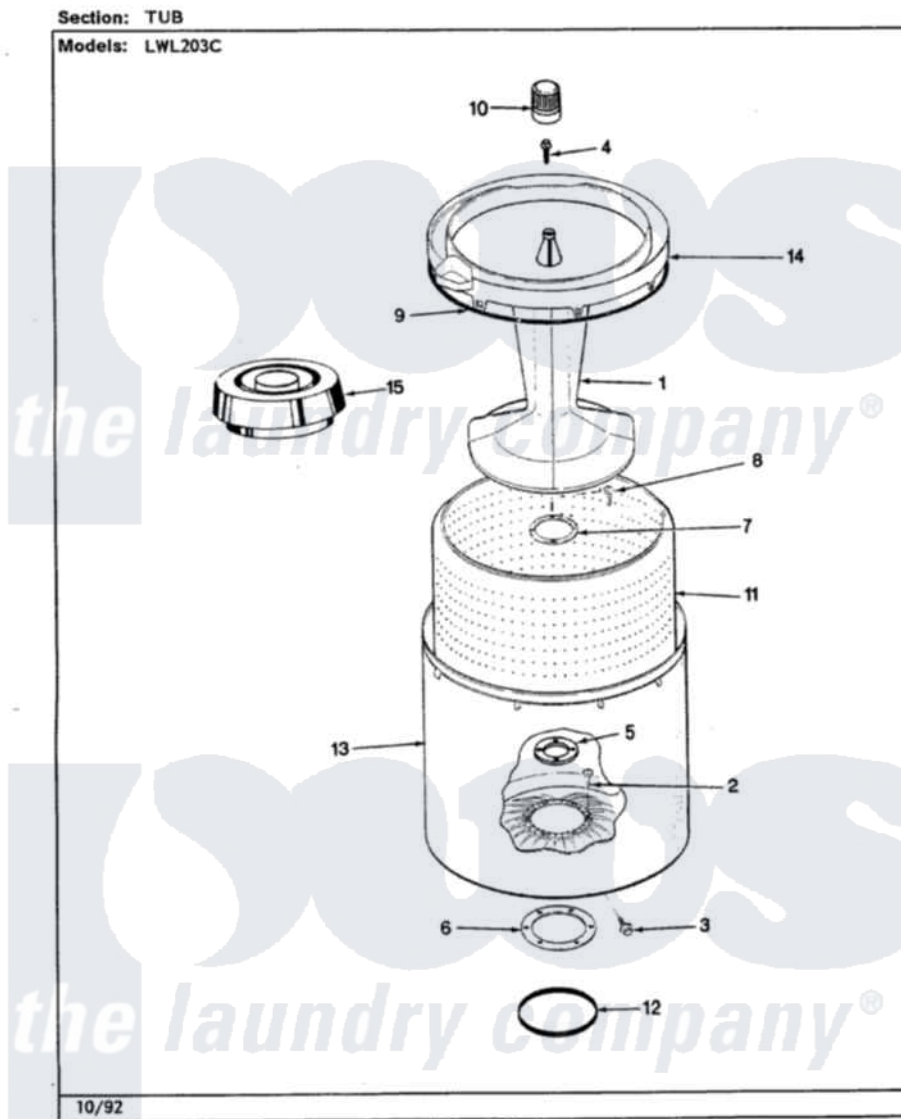

Norge LWL203HC 17 - TUB (REV. J-N)

Norge [Residential Norge LWL203HC Washer Parts](#) Parts Diagram 17 - TUB (REV. J-N)
Click on the part number to view part

Item	Original Part Number	Replaced By	Status	Part Description
1	35-2717	35-3580		Agitator
2	25-7947	21001063		Screw, Shoulder
3	25-7953	22002933		Screw
4	25-7948	W10309247		Screw
5	35-2980	35-3685		Gasket, Basket To Centerpost
6	35-2979			Gasket, Tub/Hsg
7	35-3014			Gasket And Reinf. Plate Assembly
8	25-7783	4356852		Screw
9	35-2328			Seal, Tub Top
10	35-2733			Cap, Agitator
11	35-3016		Not Available	BASKET ASSY
12	35-2978			Seal, Tub/Housing
13	35-2952	35-3700		Tub Assembly
14	35-2262		Not Available	SHIELD, TUB TOP
"	35-2034		Not Available	TOP, TUB
15	35-2550			Dispenser, Rinse