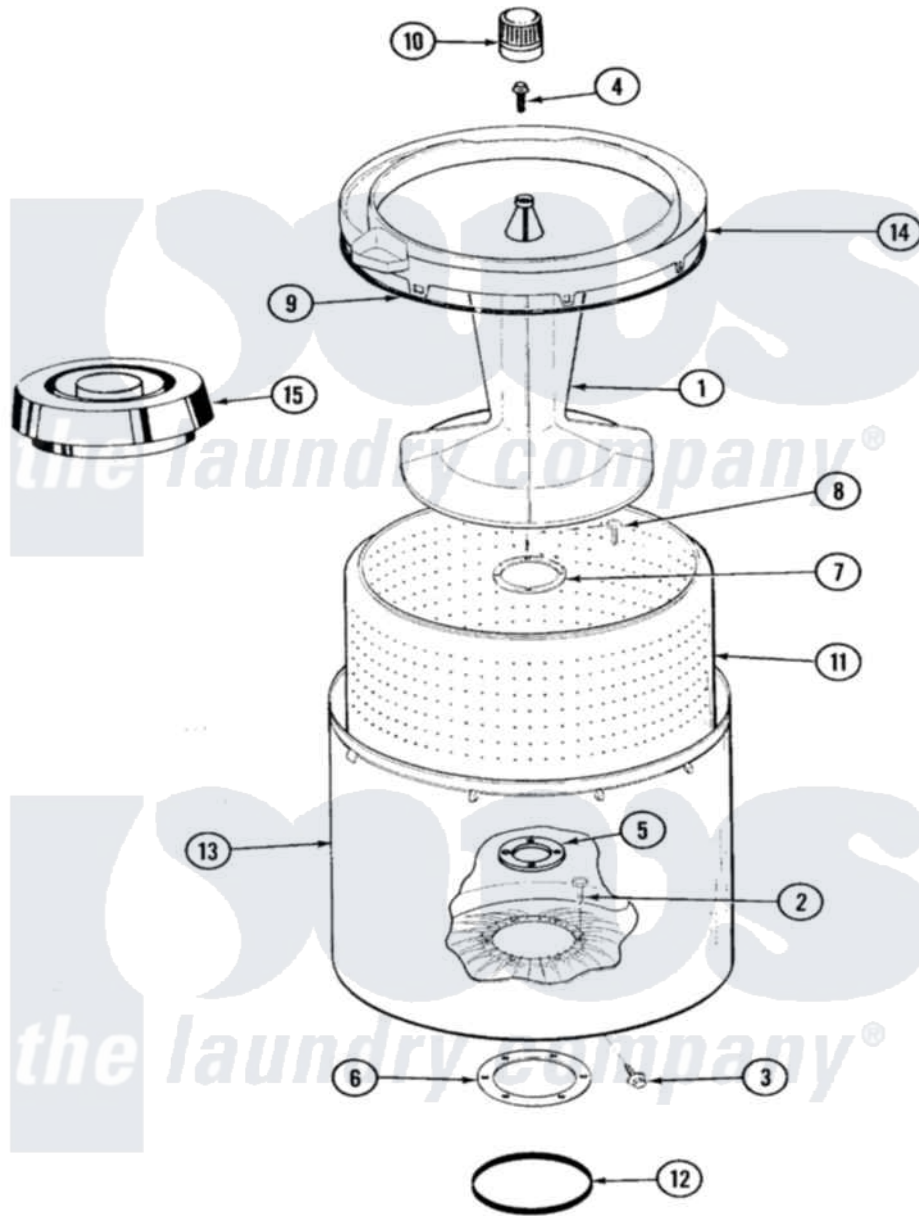

Norge LWL203HC 18 - TUB (REV. P)

Norge Residential Norge LWL203HC Washer Parts Parts Diagram 18 - TUB (REV. P)
 Click on the part number to view part

Item	Original Part Number	Replaced By	Status	Part Description
1	35-3580			Agitator
2	25-7947	21001063		Screw, Shoulder
3	25-7953	22002933		Screw
4	25-7948	W10309247		Screw
5	35-3685			Gasket, Basket To Centerpost
6	35-3686			Gasket, Tub To Housing
7	35-3014			Gasket And Reinf. Plate Assembly
8	25-7783	4356852		Screw
9	35-2328			Seal, Tub Top
10	35-2733			Cap, Agitator
11	35-3016		Not Available	BASKET ASSY
12	35-2978			Seal, Tub/Housing
13	35-3700			Tub Assembly
14	35-2262		Not Available	SHIELD, TUB TOP
"	35-3578		Not Available	TOP, TUB
15	35-2550			Dispenser, Rinse