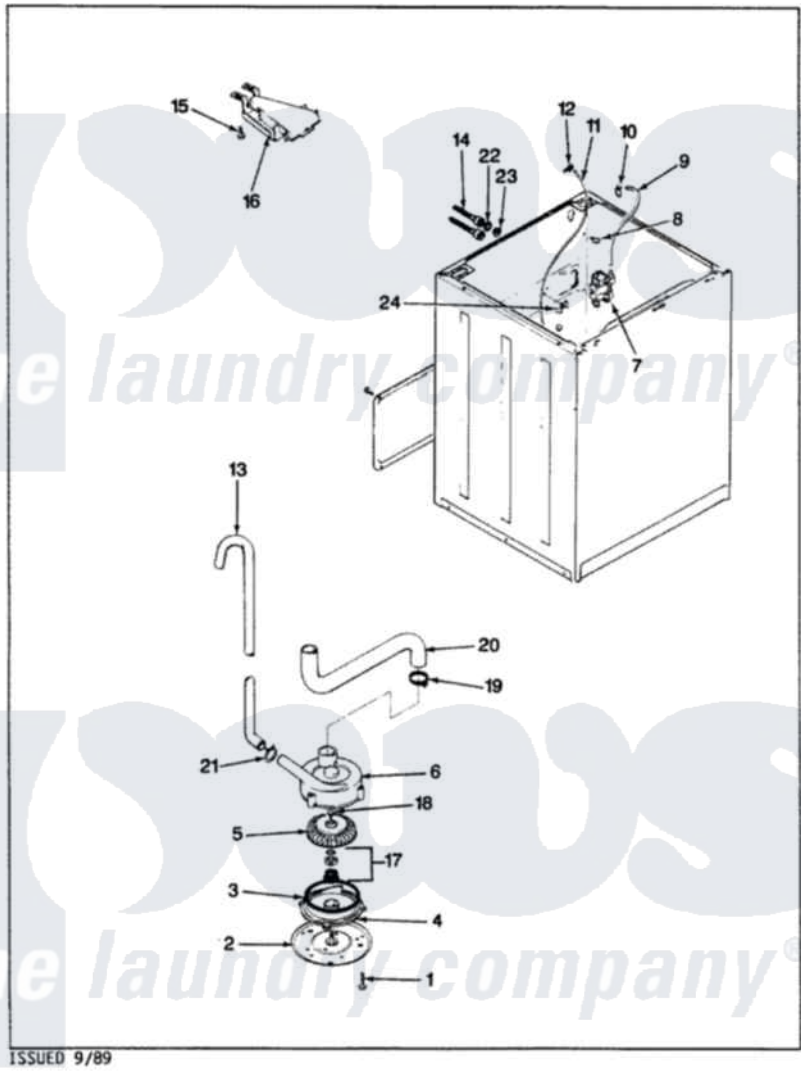

Norge LWL203HC 19 - WATER CARRYING & PUMP ASSY. (REV. A-D)

NORGE LWL203C WATER CARRYING & PUMP ASSEMBLY

Norge Residential Norge LWL203HC Washer Parts Parts Diagram 19 - WATER CARRYING & PUMP ASSY. (REV. A-D)
 Click on the part number to view part

Item	Original Part Number	Replaced By	Status	Part Description
1	25-7405	3196164		Screw
2	33-6035		Not Available	PLATE & PULLEY ASSY.
3	33-6032			Gasket
4	35-2058			Base, Pump
5	35-2057	35-6465		Pump Assem
6	35-2099	35-6465		Pump Assem
"	35-2056		Not Available	HOUSING, PUMP
7	25-7220			Clip, Cabinet Top
"	35-2374	35-2374N		Valve, Water
8	25-7867	596669		Clamp, Manifold
9	35-2378	12002749		Hose, Flume Kit
10	25-7867	596669		Clamp, Manifold
11	35-2261		Not Available	PAD, PRESSURE SWITCH HOSE
"	35-2322	21001748		Hose, Pressure Switch
12	33-6099			Clamp
13	33-9436	211704		Hose, Drain

14	33-7046	89503	Hose-Inlet
"	35-0873	76313	Hosefill
15	25-3092	90767	Screw, 8A X 3/8 HeX Washer Head Tapping
16	35-2051	21001760	Flume Assembly / Water Diverter
17	35-0707		Seal, Seat And "O" Ring
18	25-7894	W10001180	Screw
19	25-6069	Not Available	CORBIN CLAMP
20	35-2131	Not Available	HOSE, SUMP TO PUMP
21	25-7796	596669	Clamp, Manifold
22	25-7048		Washer
23	33-7313	33-4264N	Strainer And Washer Kit
24	25-7796	596669	Clamp, Manifold