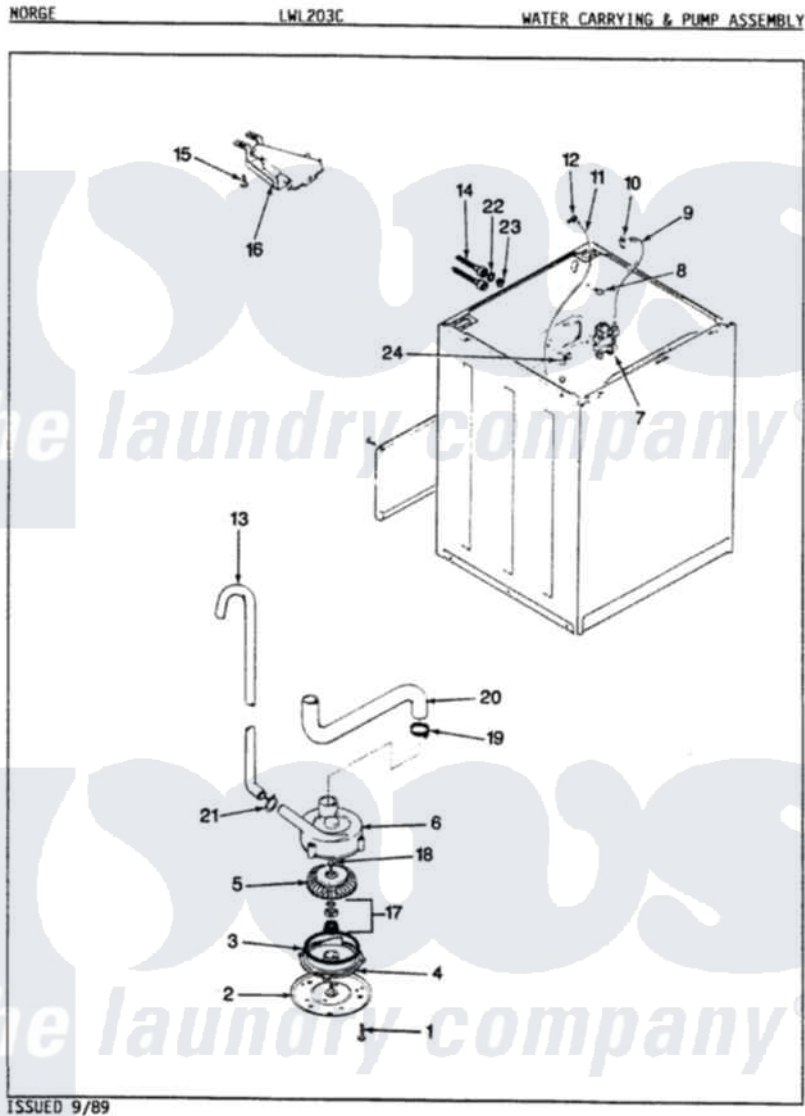

# Norge LWL203HC 20 - WATER CARRYING & PUMP ASSY. (REV. E-H)

Norge Residential Norge LWL203HC Washer Parts Parts Diagram 20 - WATER CARRYING & PUMP ASSY. (REV. E-H)  
 Click on the part number to view part

Item	Original Part Number	Replaced By	Status	Part Description
1	25-7405	<a href="#">3196164</a>		Screw
2	33-6035		Not Available	PLATE & PULLEY ASSY.
3	<a href="#">33-6032</a>			Gasket
4	<a href="#">35-2058</a>			Base, Pump
5	35-2057	<a href="#">35-6465</a>		Pump Assem
6	35-2099	<a href="#">35-6465</a>		Pump Assem
"	35-2056		Not Available	HOUSING, PUMP
7	35-2374	<a href="#">35-2374N</a>		Valve, Water
"	<a href="#">25-7220</a>			Clip, Cabinet Top
8	25-7867	<a href="#">596669</a>		Clamp, Manifold
9	35-2378	<a href="#">12002749</a>		Hose, Flume Kit
10	25-7867	<a href="#">596669</a>		Clamp, Manifold
11	35-2322	<a href="#">21001748</a>		Hose, Pressure Switch
"	35-2261		Not Available	PAD, PRESSURE SWITCH HOSE
12	<a href="#">33-6099</a>			Clamp
13	33-9436	<a href="#">211704</a>		Hose, Drain

14	33-7046	<a href="#">89503</a>	Hose-Inlet
"	35-0873	<a href="#">76313</a>	Hosefill
15	25-3092	<a href="#">90767</a>	Screw, 8A X 3/8 HeX Washer Head Tapping
16	35-2051	<a href="#">21001760</a>	Flume Assembly / Water Diverter
17	<a href="#">35-0707</a>		Seal, Seat And "O" Ring
18	25-7894	<a href="#">W10001180</a>	Screw
19	25-6099	<a href="#">33-6099</a>	Clamp
20	35-2131	Not Available	HOSE, SUMP TO PUMP
21	25-7796	<a href="#">596669</a>	Clamp, Manifold
22	<a href="#">25-7048</a>		Washer
23	33-7313	<a href="#">33-4264N</a>	Strainer And Washer Kit
24	<a href="#">33-6099</a>		Clamp