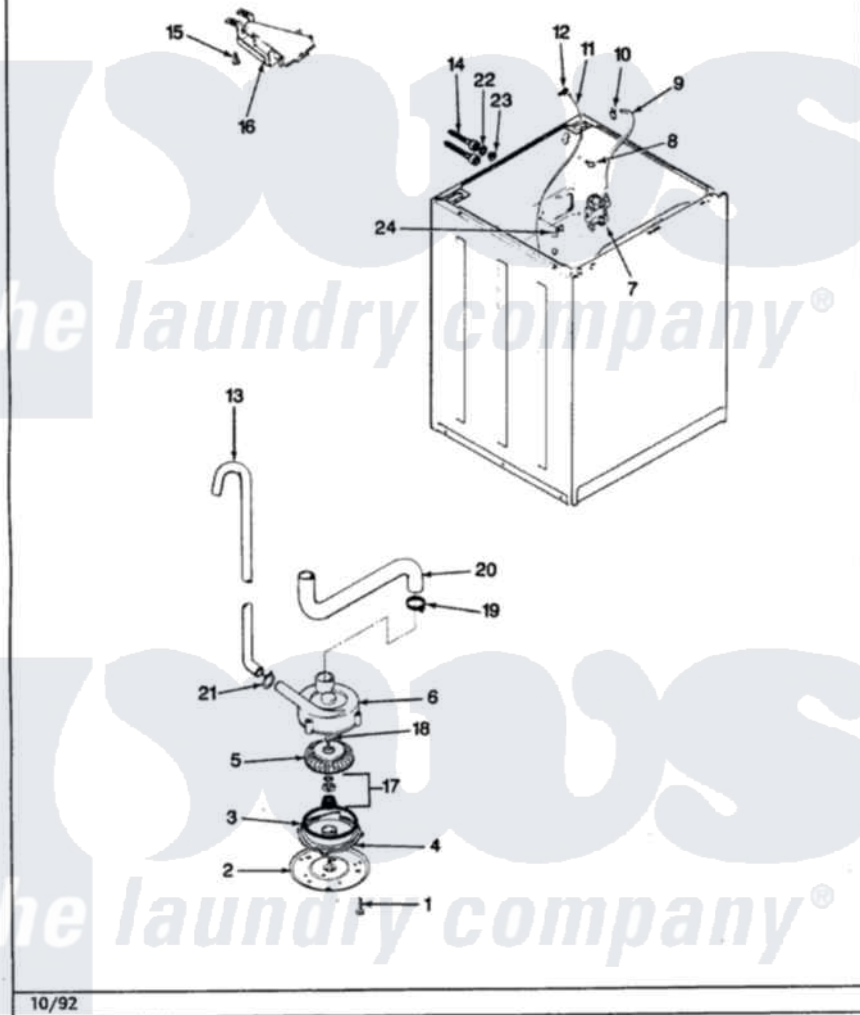

Norge LWL203HC 21 - WATER CARRYING (REV. J-N)

Section: WATER CARRYING PARTS

Models: LWL203C

Norge Residential Norge LWL203HC Washer Parts Parts Diagram 21 - WATER CARRYING (REV. J-N)

[Click on the part number to view part](#)

Item	Original Part Number	Replaced By	Status	Part Description
1	25-7405	3196164		Screw
2	33-6035		Not Available	PLATE & PULLEY ASSY.
3	33-6032			Gasket
4	35-2058			Base, Pump
5	35-2057	35-6465		Pump Assem
6	35-2056		Not Available	HOUSING, PUMP
"	35-2099	35-6465		Pump Assem
7	35-2374	35-2374N		Valve, Water
"	25-7220			Clip, Cabinet Top
8	25-7867	596669		Clamp, Manifold
9	35-2378	12002749		Hose, Flume Kit
10	25-7867	596669		Clamp, Manifold
11	35-2322	21001748		Hose, Pressure Switch
"	35-2261		Not Available	PAD, PRESSURE SWITCH HOSE
12	33-6099			Clamp
13	35-2896	211704		Hose, Drain

14	33-7046	89503	Hose-Inlet
"	35-0873	76313	Hosefill
15	25-3092	90767	Screw, 8A X 3/8 HeX Washer Head Tapping
16	35-2051	21001760	Flume Assembly / Water Diverter
17	35-0707		Seal, Seat And "O" Ring
18	25-7894	W10001180	Screw
19	25-6069	Not Available	CORBIN CLAMP
"	25-6068	285655	Clamp, Hose
20	35-3584	21001915	Hose, Tub To Pump
"	35-2982		Hose Tub To Pump
21	25-7080	285655	Clamp, Hose
22	25-7048		Washer
23	33-7313	33-4264N	Strainer And Washer Kit
24	25-7796	596669	Clamp, Manifold