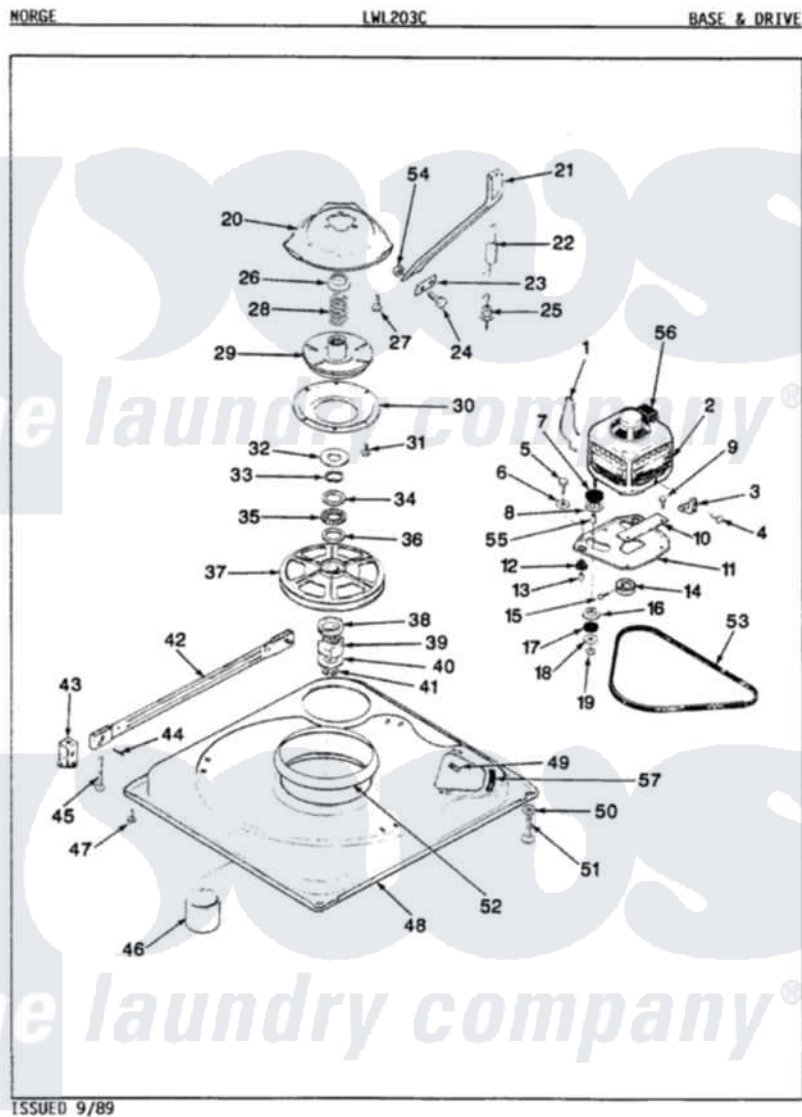

Norge LWL203WC 01 - BASE & DRIVE (ORIG. REV. A-D)

Norge Residential Norge LWL203WC Washer Parts Parts Diagram 01 - BASE & DRIVE (ORIG. REV. A-D)
 Click on the part number to view part

Item	Original Part Number	Replaced By	Status	Part Description
1	35-0235			Spring, Motor Pivot
2	35-2030		Not Available	MOTOR
"	LA-2002		Not Available	MOTOR KIT
3	33-9945			Slide, Foot
4	25-7418	33001178		Back, Tumbler
5	25-7833	21001977		Screw
6	25-7834			Washer, Motor/Base Screw
7	33-9946			Isolator, Motor
8	33-9944	35-3570		Washer, Motor Pivot
9	25-3083	212951		Screw, No.6-32 X 1/4 Inch
10	33-9947		Not Available	DBL.PIVOT SLIDE
11	35-2810	21001783		Plate And Screw Assembly
"	35-2021	21001783		Plate And Screw Assembly
12	33-9941	35-3646		Isolator, Motor Plate
13	25-7831			Spacer, Mounting
14	35-2124	W10143344		Pulley