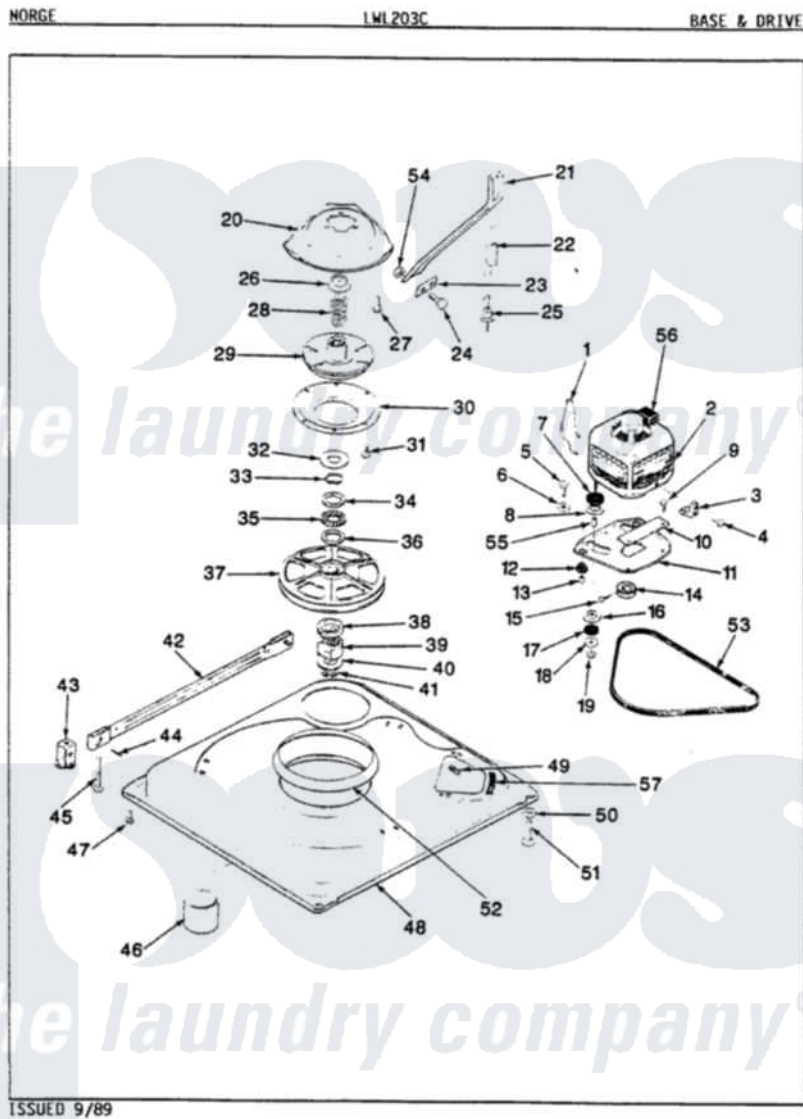

# Norge LWL203WC 02 - BASE & DRIVE (REV. E-H)

Norge Residential Norge LWL203WC Washer Parts Parts Diagram 02 - BASE & DRIVE (REV. E-H)  
 Click on the part number to view part

Item	Original Part Number	Replaced By	Status	Part Description
1	<a href="#">35-0235</a>			Spring, Motor Pivot
2	LA-2002		Not Available	MOTOR KIT
"	35-2030		Not Available	MOTOR
3	<a href="#">33-9945</a>			Slide, Foot
4	25-7418	<a href="#">33001178</a>		Back, Tumbler
5	25-7833	<a href="#">21001977</a>		Screw
6	<a href="#">25-7834</a>			Washer, Motor/Base Screw
7	<a href="#">33-9946</a>			Isolator, Motor
8	33-9944	<a href="#">35-3570</a>		Washer, Motor Pivot
9	25-3083	<a href="#">212951</a>		Screw, No.6-32 X 1/4 Inch
10	33-9947		Not Available	DBL.PIVOT SLIDE
11	35-2810	<a href="#">21001783</a>		Plate And Screw Assembly
12	33-9941	<a href="#">35-3646</a>		Isolator, Motor Plate
13	<a href="#">25-7831</a>			Spacer, Mounting
14	35-2124	<a href="#">W10143344</a>		Pulley
15	<a href="#">25-7117</a>			Set Screw