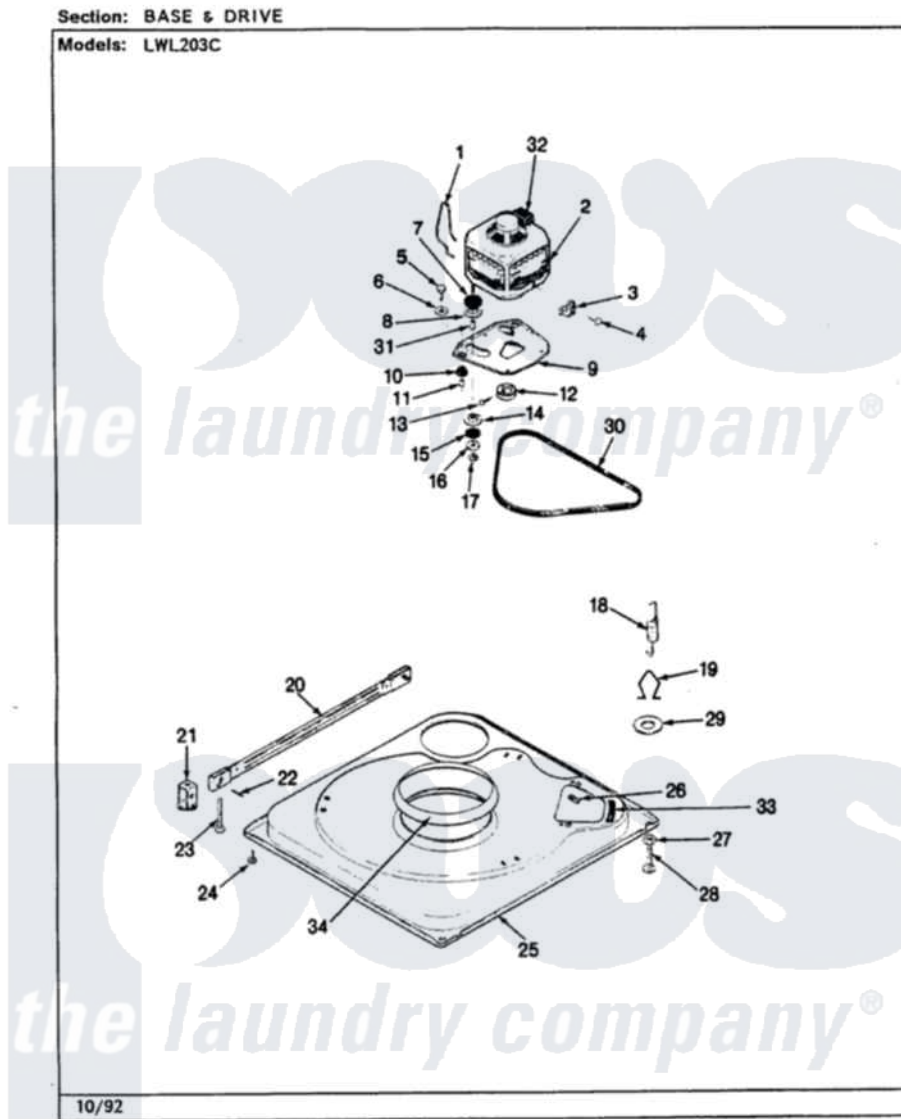

Norge LWL203WC 03 - BASE & DRIVE (REV. J-N)

Norge Residential Norge LWL203WC Washer Parts Parts Diagram 03 - BASE & DRIVE (REV. J-N)
Click on the part number to view part

Item	Original Part Number	Replaced By	Status	Part Description
1	35-0235			Spring, Motor Pivot
2	LA-2002		Not Available	MOTOR KIT
"	35-2030		Not Available	MOTOR
3	33-9945			Slide, Foot
4	25-7418	33001178		Back, Tumbler
5	25-7833	21001977		Screw
6	25-7834			Washer, Motor/Base Screw
7	33-9946			Isolator, Motor
8	33-9944	35-3570		Washer, Motor Pivot
9	35-2810	21001783		Plate And Screw Assembly
10	33-9941	35-3646		Isolator, Motor Plate
11	25-7831			Spacer, Mounting
12	35-2124	W10143344		Pulley
13	25-7117			Set Screw
14	33-9943	35-3571		Slide, Motor Pivot
15	33-9967			Washer, Motor Isolator

16	25-7047		Washer, Flat
17	25-7325	Y707702	Locknut
18	35-2681		Not Available SPRING, SUSPENSION
19	35-2976		Not Available HOOK, SUSPENSION SPRING
20	35-2049	21001881	Bar, Stabilizer
21	35-2046		Bracket, Stabilizer
22	35-2052		Pin, Stabilizer
23	35-2050	22004469	Leg And Foot Self Stabalizing
24	25-7828	489483	Screw 10-32 X 1/2
"	35-2039		Not Available PAD, FOOT
25	35-2984		Not Available BASE
26	25-7838	25-7845	Speednut, Motor
27	25-7915		Hex Nut
28	35-0772	25001119	Foot And Pad Assembly
"	35-0837	25001119	Foot And Pad Assembly
29	Y25-7951		Washer, Suspension Hook
30	35-2320	21352320	Belt, Drive
31	25-7830		Spacer
32	33-9765		Switch, Motor
33	35-2065		Pad, Motor Plate
34	35-2357	21002026	Snubber