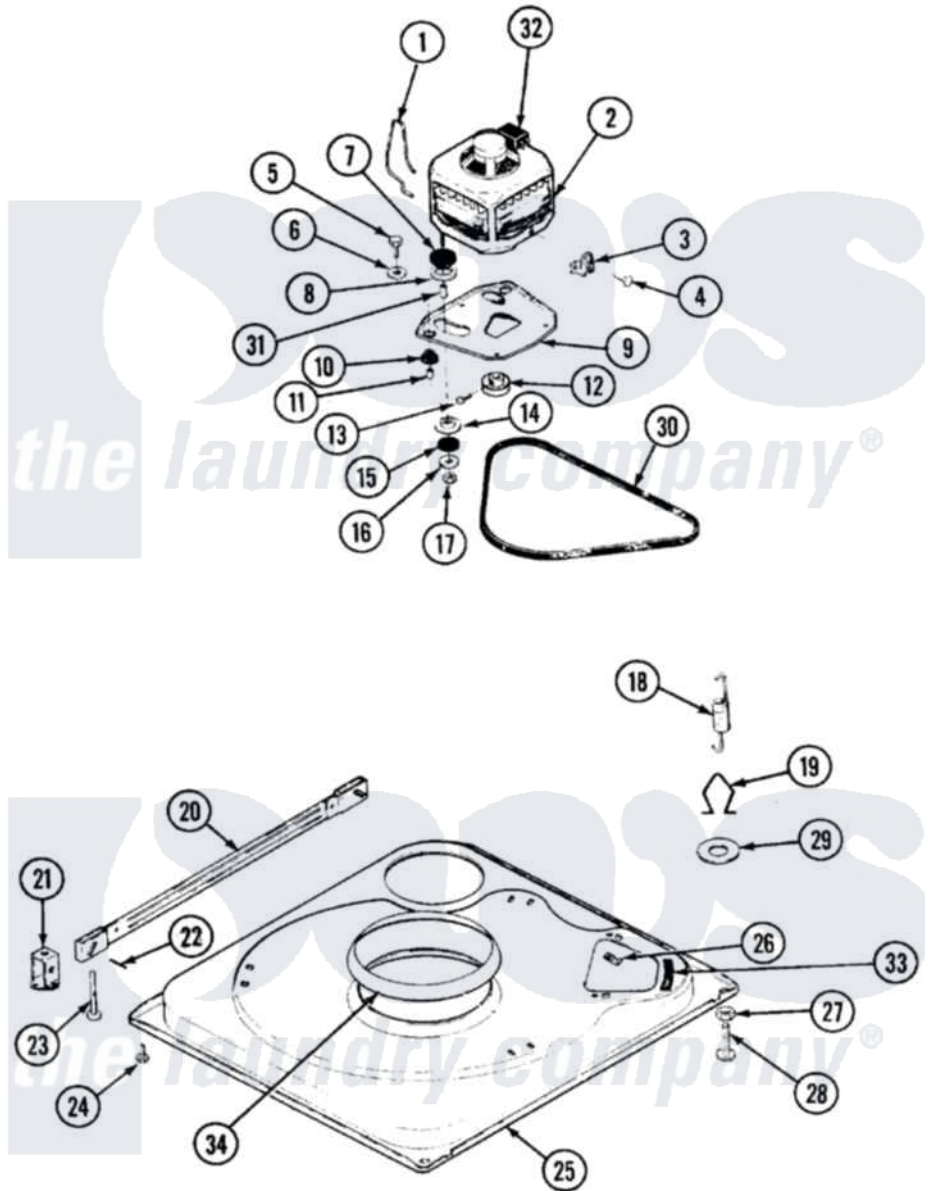

Norge LWL203WC 04 - BASE (REV. P)

Norge Residential Norge LWL203WC Washer Parts Parts Diagram 04 - BASE (REV. P)
 Click on the part number to view part

Item	Original Part Number	Replaced By	Status	Part Description
1	35-0235			Spring, Motor Pivot
2	LA-2002		Not Available	MOTOR KIT
"	35-2030		Not Available	MOTOR
3	33-9945			Slide, Foot
4	25-7418	33001178		Back, Tumbler
5	25-7833	21001977		Screw
6	25-7834			Washer, Motor/Base Screw
7	33-9946			Isolator, Motor
8	33-9944	35-3570		Washer, Motor Pivot
9	35-2810	21001783		Plate And Screw Assembly
10	33-9941	35-3646		Isolator, Motor Plate
11	25-7831			Spacer, Mounting
12	35-2124	W10143344		Pulley
13	25-7117			Set Screw
14	33-9943	35-3571		Slide, Motor Pivot
15	33-9967			Washer, Motor Isolator

16	25-7047		Washer, Flat
17	25-7325	Y707702	Locknut
18	35-3658		Spring, Suspension
19	35-2976	Not Available	HOOK, SUSPENSION SPRING
20	35-2049	21001881	Bar, Stabilizer
21	35-2046		Bracket, Stabilizer
22	35-2052		Pin, Stabilizer
23	35-2050	22004469	Leg And Foot Self Stabalizing
24	25-7828	489483	Screw 10-32 X 1/2
"	35-2039	Not Available	PAD, FOOT
25	35-2984	Not Available	BASE
26	25-7838	25-7845	Speednut, Motor
27	25-7915		Hex Nut
28	35-0772	25001119	Foot And Pad Assembly
"	35-0837	25001119	Foot And Pad Assembly
29	Y25-7951		Washer, Suspension Hook
30	35-2320	21352320	Belt, Drive
31	25-7830		Spacer
32	33-9765		Switch, Motor
33	35-2065		Pad, Motor Plate
34	35-2357	21002026	Snubber