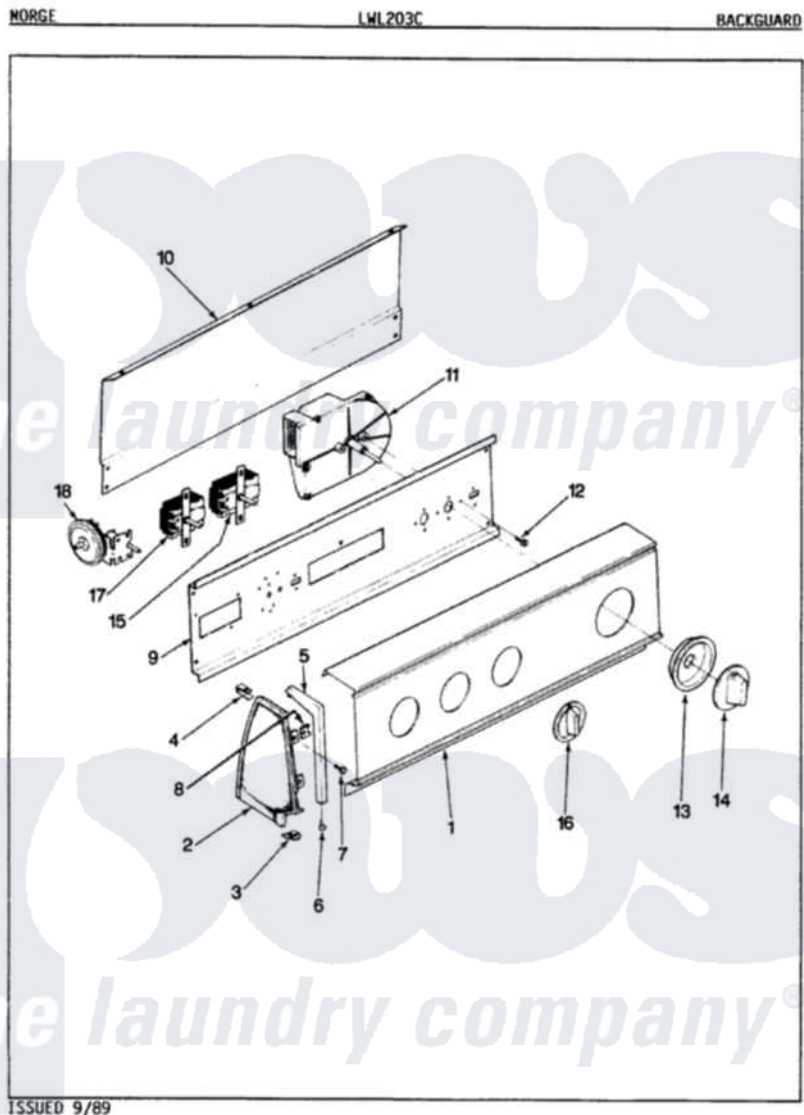

Norge LWL203WC 05 - CONTROL PANEL (ORIG. REV. A-D)

ISSUED 9/89

Norge Residential Norge LWL203WC Washer Parts Parts Diagram 05 - CONTROL PANEL (ORIG. REV. A-D)
 Click on the part number to view part

Item	Original Part Number	Replaced By	Status	Part Description
1	25-7702			Speedclip, End Cap To Control Panel
"	35-2178		Not Available	CONTROL PANEL
"	25-7649	910187		Screw
2	35-2487	21001451		Cap- End
"	35-2488	21001452		Cap- End
"	53-0264			RH Endcap
"	53-0265			LH Endcap
3	25-7697	25-2219		Screw
"	34-9487		Not Available	PLATE, REINFORCEMENT
"	25-7851			Speedclip, End Cap To Top
4	25-7435	33002917		Screw, No.10-16
"	25-7852			Speedclip, Rr Shld To End Cap
5	53-0277		Not Available	TRIM, END CAP (RT)
"	53-0278		Not Available	TRIM, END CAP (LT)
6	25-7760			Screw

7	25-3092	90767		Screw, 8A X 3/8 HeX Washer Head Tapping
8	25-7702			Speedclip, End Cap To Control Panel
9	53-0365	53-1676		Shield, Control
"	53-1676			Shield, Control
10	25-7853	25-7933		Ring, Retaining
"	25-3457			Screw, Sems
"	25-3092	90767		Screw, 8A X 3/8 HeX Washer Head Tapping
"	35-2688	21001460		Shield, Rear
"	53-0268	21001460		Shield, Rear
11	35-2211		Not Available	TIMER
12	25-0205	216412		Screw, Bracket To Timer
13	35-2255	21001497		Skirt Ri
14	35-2188	12500058		Knob Ski
15	25-3092	90767		Screw, 8A X 3/8 HeX Washer Head Tapping
"	35-0114		Not Available	TEMP SWITCH
16	35-2186		Not Available	KNOB, SELECTOR
17	25-3092	90767		Screw, 8A X 3/8 HeX Washer Head Tapping
"	35-2193		Not Available	SWITCH, ROTARY SPEED
18	25-3092	90767		Screw, 8A X 3/8 HeX Washer Head Tapping
"	35-2145	21001554		Switch, Water Level
"	33-8304		Not Available	MANUAL, USE & CARE