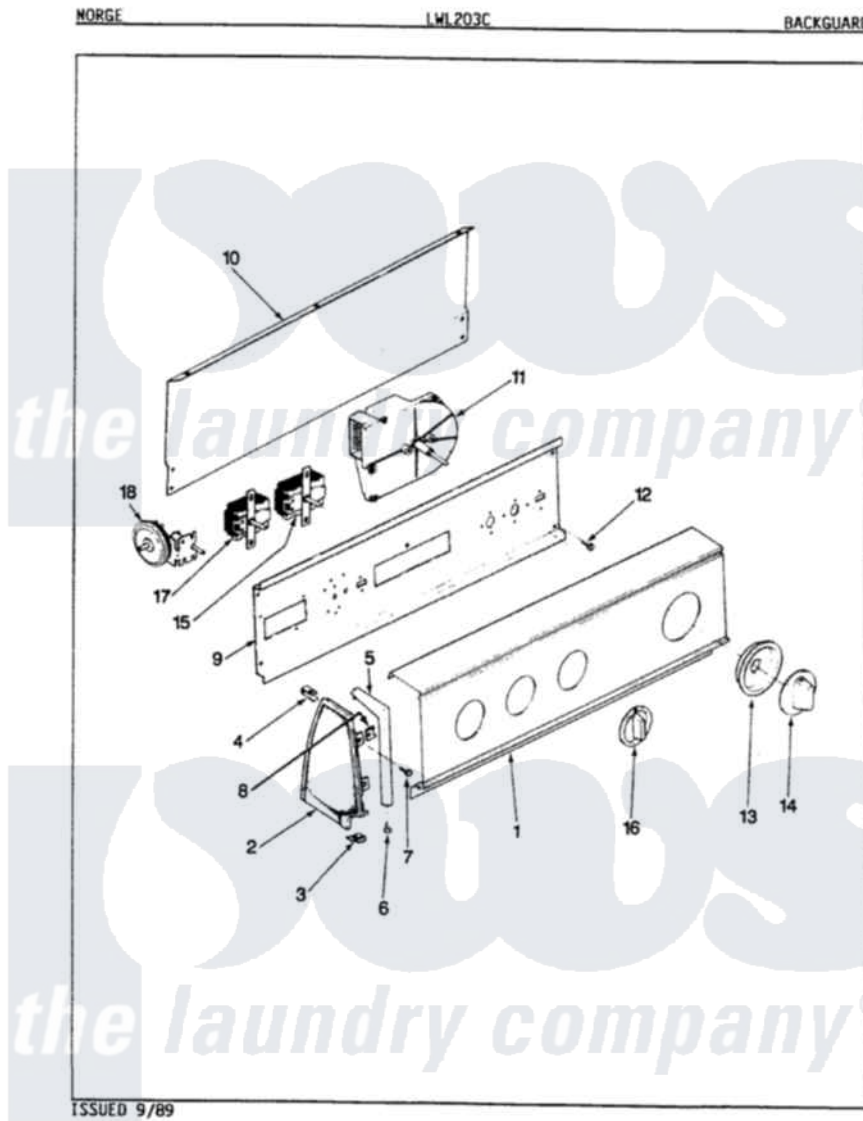

Norge LWL203WC 06 - CONTROL PANEL (REV. E-H)

Norge Residential Norge LWL203WC Washer Parts Parts Diagram 06 - CONTROL PANEL (REV. E-H)
 Click on the part number to view part

Item	Original Part Number	Replaced By	Status	Part Description
1	25-7649	910187		Screw
"	25-7702			Speedclip, End Cap To Control Panel
"	35-2178		Not Available	CONTROL PANEL
2	35-2488	21001452		Cap- End
"	35-2487	21001451		Cap- End
3	25-7697	25-2219		Screw
"	25-7851			Speedclip, End Cap To Top
"	34-9487		Not Available	PLATE, REINFORCEMENT
4	25-7435	33002917		Screw, No.10-16
5	53-0277		Not Available	TRIM, END CAP (RT)
"	53-0278		Not Available	TRIM, END CAP (LT)
6	25-7760			Screw
7	25-3092	90767		Screw, 8A X 3/8 HeX Washer Head Tapping
8	25-7702			Speedclip, End Cap To Control Panel

9	53-1676		Shield, Control
10	25-3092	90767	Screw, 8A X 3/8 HeX Washer Head Tapping
"	25-3457		Screw, Sems
"	25-7853	25-7933	Ring, Retaining
"	35-2688	21001460	Shield, Rear
11	35-2211	Not Available	TIMER
12	25-0205	216412	Screw, Bracket To Timer
13	35-2255	21001497	Skirt Ri
14	35-2188	12500058	Knob Ski
15	35-0114	Not Available	TEMP SWITCH
"	25-3092	90767	Screw, 8A X 3/8 HeX Washer Head Tapping
16	35-2186	Not Available	KNOB, SELECTOR
17	35-2193	Not Available	SWITCH, ROTARY SPEED
"	25-3092	90767	Screw, 8A X 3/8 HeX Washer Head Tapping
18	35-2145	21001554	Switch, Water Level
"	25-3092	90767	Screw, 8A X 3/8 HeX Washer Head Tapping
19	33-8304	Not Available	MANUAL, USE & CARE