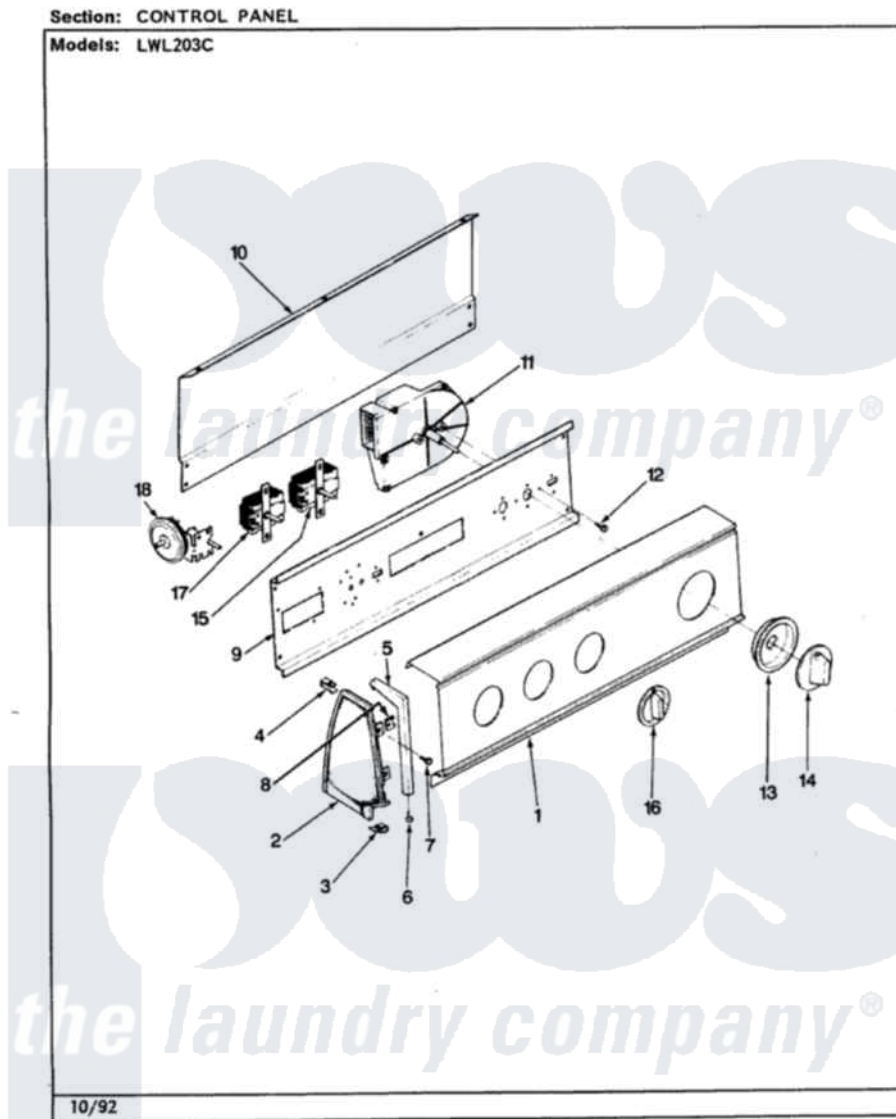

# Norge LWL203WC 07 - CONTROL PANEL (REV. J-N)

Norge Residential Norge LWL203WC Washer Parts Parts Diagram 07 - CONTROL PANEL (REV. J-N)  
 Click on the part number to view part

Item	Original Part Number	Replaced By	Status	Part Description
1	<a href="#">25-7793</a>			Screw
"	35-2178		Not Available	CONTROL PANEL
"	<a href="#">25-7702</a>			Speedclip, End Cap To Control Panel
"	35-3077		Not Available	CONTROL PANEL
2	35-2487	<a href="#">21001451</a>		Cap- End
"	35-2488	<a href="#">21001452</a>		Cap- End
3	<a href="#">25-7851</a>			Speedclip, End Cap To Top
"	25-7697	<a href="#">25-2219</a>		Screw
"	34-9487		Not Available	PLATE, REINFORCEMENT
4	<a href="#">25-7852</a>			Speedclip, Rr Shld To End Cap
"	25-7435	<a href="#">33002917</a>		Screw, No.10-16
5	53-0277		Not Available	TRIM, END CAP (RT)
"	53-0278		Not Available	TRIM, END CAP (LT)
6	<a href="#">25-7760</a>			Screw
7	25-3002	<a href="#">00767</a>		Screw, 8A X 3/8 HeX Washer

7	25-3092	<a href="#">90767</a>		Head Tapping
8	<a href="#">25-7702</a>			Speedclip, End Cap To Control Panel
9	<a href="#">53-1676</a>			Shield, Control
10	<a href="#">25-3457</a>			Screw, Sems
"	25-3092	<a href="#">90767</a>		Screw, 8A X 3/8 HeX Washer Head Tapping
"	25-7853	<a href="#">25-7933</a>		Ring, Retaining
"	35-2688	<a href="#">21001460</a>		Shield, Rear
11	35-2211		Not Available	TIMER
12	25-0205	<a href="#">216412</a>		Screw, Bracket To Timer
13	35-2255	<a href="#">21001497</a>		Skirt Ri
14	35-2188	<a href="#">12500058</a>		Knob Ski
15	25-3092	<a href="#">90767</a>		Screw, 8A X 3/8 HeX Washer Head Tapping
"	35-0114		Not Available	TEMP SWITCH
16	35-2186		Not Available	KNOB, SELECTOR
17	35-2193		Not Available	SWITCH, ROTARY SPEED
"	25-3092	<a href="#">90767</a>		Screw, 8A X 3/8 HeX Washer Head Tapping
18	35-2145	<a href="#">21001554</a>		Switch, Water Level
"	25-3092	<a href="#">90767</a>		Screw, 8A X 3/8 HeX Washer Head Tapping
"	35-3079		Not Available	MANUAL, USE & CARE
"	35-3283	<a href="#">21001554</a>		Switch, Water Level