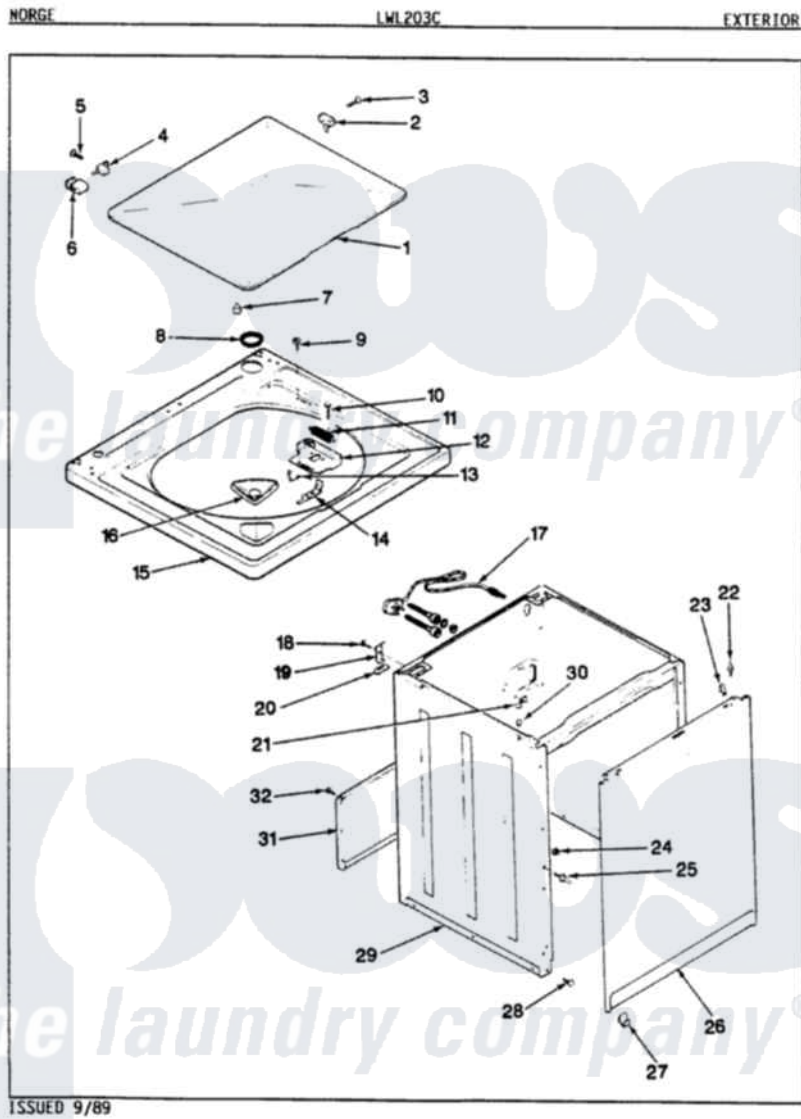

Norge LWL203WC 10 - EXTERIOR (REV. E-H)

Norge Residential Norge LWL203WC Washer Parts Parts Diagram 10 - EXTERIOR (REV. E-H)
 Click on the part number to view part

Item	Original Part Number	Replaced By	Status	Part Description
1	35-2026			Lid
2	25-7436			Nylite Washer
"	43-0057			Actuator, Door Switch
3	25-7438			Screw
4	35-2045			Pin, Hinge
5	25-7893			Screw
6	35-2044			Hinge, Lid
7	35-0581			Bumper, Door
8	35-2063			Bushing, Insulator
9	25-7463	7101P012-60		Screw
10	25-7437	40040701		Screw, Tapping No.6b-20
11	33-9064	12001187		Kit, Lid Switch Assembly
"	33-8911	12001187		Kit, Lid Switch Assembly
12	33-8289	12001187		Kit, Lid Switch Assembly
13	25-7878			Clip
14	33-9063	12001187		Kit, Lid Switch Assembly

15	35-2739		Top, Cabinet
16	33-9906	21001167	Dispenser, Bleach
17	35-0680		Not Available CORD, POWER
18	25-7893		Screw
19	33-7450	35-2846	Hinge, Cabinet Top
20	33-0930		Pad, Top Hinge
21	33-6099		Clamp
22	53-0643		Pin, Locator
23	34-9701		Guide, Cabinet
24	25-0224	3400029	Nut, Adapter Plate
25	53-0643		Pin, Locator
26	35-2084		Panel, Front
27	53-0120		Clip, Front Panel
28	33-2653		Bumper, Cabinet
29	35-2106	21001871	Cabinet
30	33-2653		Bumper, Cabinet
31	35-2108	21001871	Cabinet
32	25-7733	681414	Screw, 10AB X 1/2