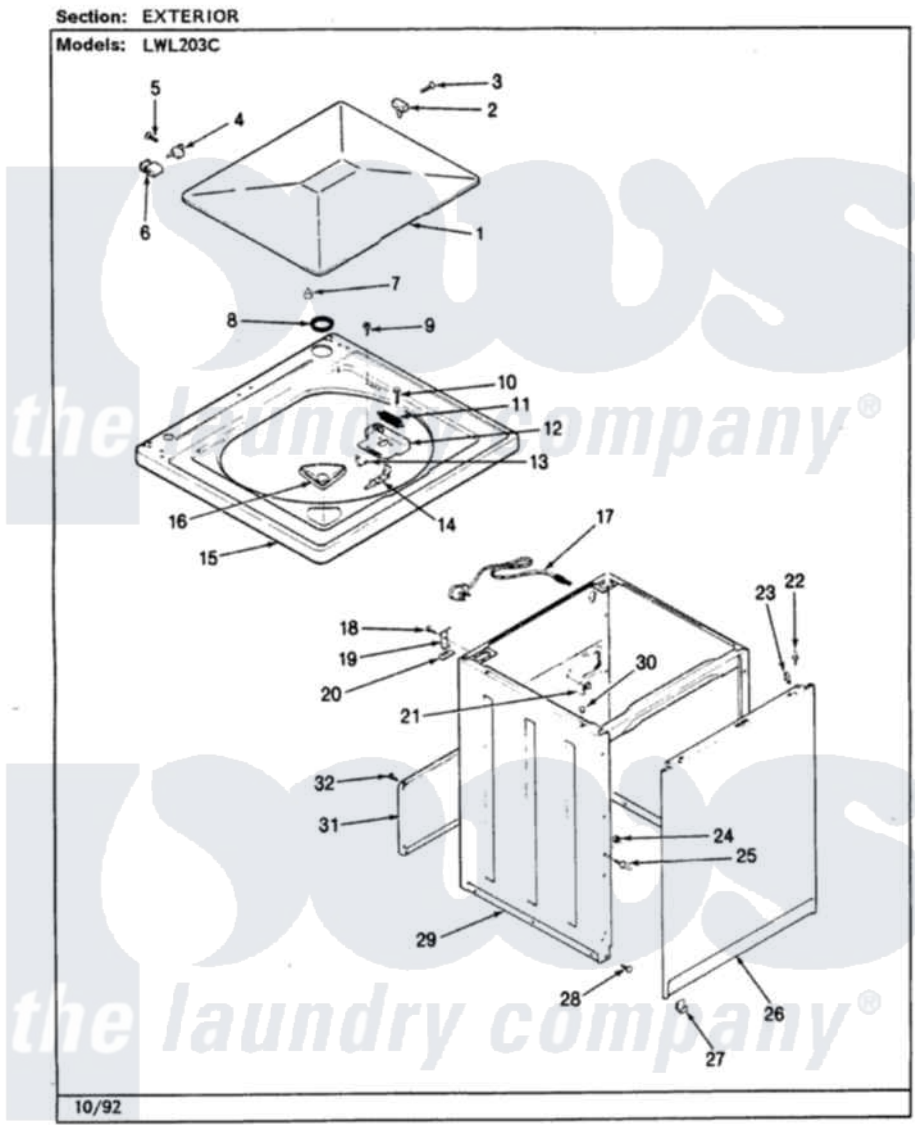

Norge LWL203WC 11 - EXTERIOR (REV. J-N)

Norge Residential Norge LWL203WC Washer Parts Parts Diagram 11 - EXTERIOR (REV. J-N)
Click on the part number to view part

Item	Original Part Number	Replaced By	Status	Part Description
1	35-2342	35-2026		Lid
"	35-3078	35-2026		Lid
2	25-7436			Nylite Washer
"	43-0057			Actuator, Door Switch
3	25-7438			Screw
4	25-7086	Y0308025		Washer, Stainless Steel
"	35-2045			Pin, Hinge
5	25-7893			Screw
6	35-2044			Hinge, Lid
7	35-0581			Bumper, Door
8	35-2063			Bushing, Insulator
9	25-7463	7101P012-60		Screw
10	25-7437	40040701		Screw, Tapping No.6b-20
11	35-2814	12001187		Kit, Lid Switch Assembly
12	35-2795	12001187		Kit, Lid Switch Assembly
13	25-7878			Clip

14	35-2805	12001187	Kit, Lid Switch Assembly
15	35-2739		Top, Cabinet
16	33-9906	21001167	Dispenser, Bleach
17	35-0680		Not Available
18	25-7893		CORD, POWER
19	33-7450	35-2846	Screw
20	33-0930		Hinge, Cabinet Top
21	33-6099		Pad, Top Hinge
22	53-0643		Clamp
23	25-7220		Pin, Locator
24	25-0224	3400029	Clip, Cabinet Top
25	53-0643		Nut, Adapter Plate
26	35-2084		Pin, Locator
27	53-0120		Panel, Front
28	33-2653		Clip, Front Panel
29	35-2106	21001871	Bumper, Cabinet
30	33-2653		Cabinet
31	35-2108	21001871	Bumper, Cabinet
32	25-7733	681414	Cabinet
			Screw, 10AB X 1/2