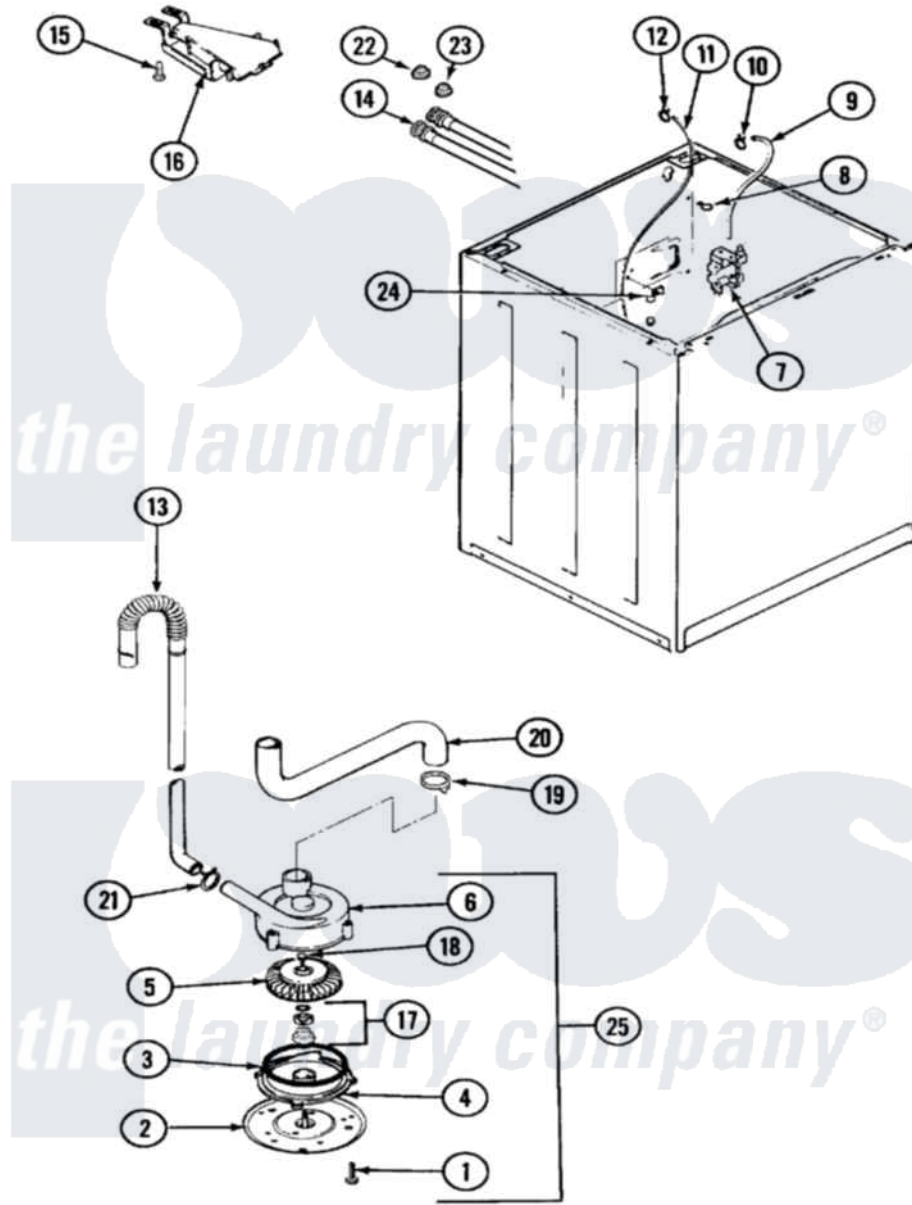

Norge LWL203WC 12 - MOTOR & PUMP (REV. P)

Norge Residential Norge LWL203WC Washer Parts Parts Diagram 12 - MOTOR & PUMP (REV. P)
 Click on the part number to view part

Item	Original Part Number	Replaced By	Status	Part Description
1	25-7405	3196164		Screw
2	33-6035		Not Available	PLATE & PULLEY ASSY.
3	33-6032			Gasket
4	35-2058			Base, Pump
5	35-2057	35-6465		Pump Assem
6	35-2056		Not Available	HOUSING, PUMP
7	25-7220			Clip, Cabinet Top
"	35-2374	35-2374N		Valve, Water
8	25-7867	596669		Clamp, Manifold
9	35-2378	12002749		Hose, Flume Kit
10	25-7867	596669		Clamp, Manifold
11	35-2322	21001748		Hose, Pressure Switch
"	35-2261		Not Available	PAD, PRESSURE SWITCH HOSE
12	33-6099			Clamp
13	33-9537	22003814		Retainer, Drain Hose
"	35-2896	211704		Hose, Drain

14	33-7046	89503	Hose-Inlet
"	35-0873	76313	Hosefill
15	25-3092	90767	Screw, 8A X 3/8 HeX Washer Head Tapping
16	35-2051	21001760	Flume Assembly / Water Diverter
17	35-0707		Seal, Seat And "O" Ring
18	25-7894	W10001180	Screw
19	25-6068	285655	Clamp, Hose
20	35-3584	21001915	Hose, Tub To Pump
21	25-7080	285655	Clamp, Hose
22	25-7048		Washer
23	33-7313	33-4264N	Strainer And Washer Kit
24	25-7796	596669	Clamp, Manifold
25	35-2099	35-6465	Pump Assem
"	35-2344		Restrictor, Flow