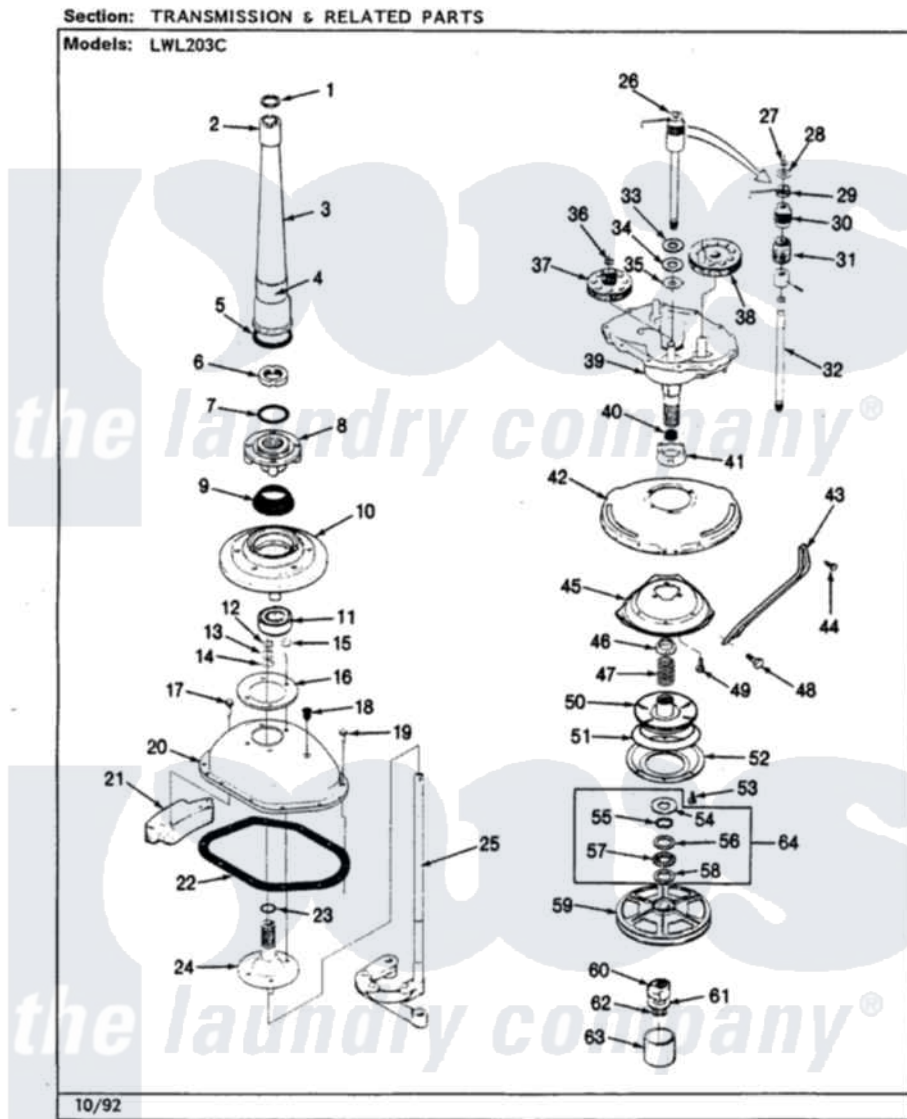

Norge LWL203WC 14 - TRANSMISSION & RELATED PARTS (REV. J-N)

Norge Residential Norge LWL203WC Washer Parts Parts Diagram 14 - TRANSMISSION & RELATED PARTS (REV. J-N)

Click on the part number to view part

Item	Original Part Number	Replaced By	Status	Part Description
1	25-7941			"O" Ring, Agtr Drive Shaft
2	35-2835	21001066		Bearing, Centerpost
3	35-2792	21001401		Center Pos
4	33-6790			Bearing, Agitator
"	35-2983		Not Available	CENTERPOST ASSY.
5	35-2906			Seal, Centerpost Bottom
6	35-2791			Nut, Spin Tube
7	25-7938			"O" Ring, Basket Drive Hub
8	35-2715		Not Available	BASKET DRIVE HUB ASSY
9	35-2974			Tub Seal/Hub Assembly
10	35-2716	12001561		Bearing And Seal Housing Assembly
11	35-2205			Bearing, Spin
"	35-2972	12001561		Bearing And Seal Housing Assembly
12	25-7949		Not Available	RING, RETAINING (AG. SHAFT)